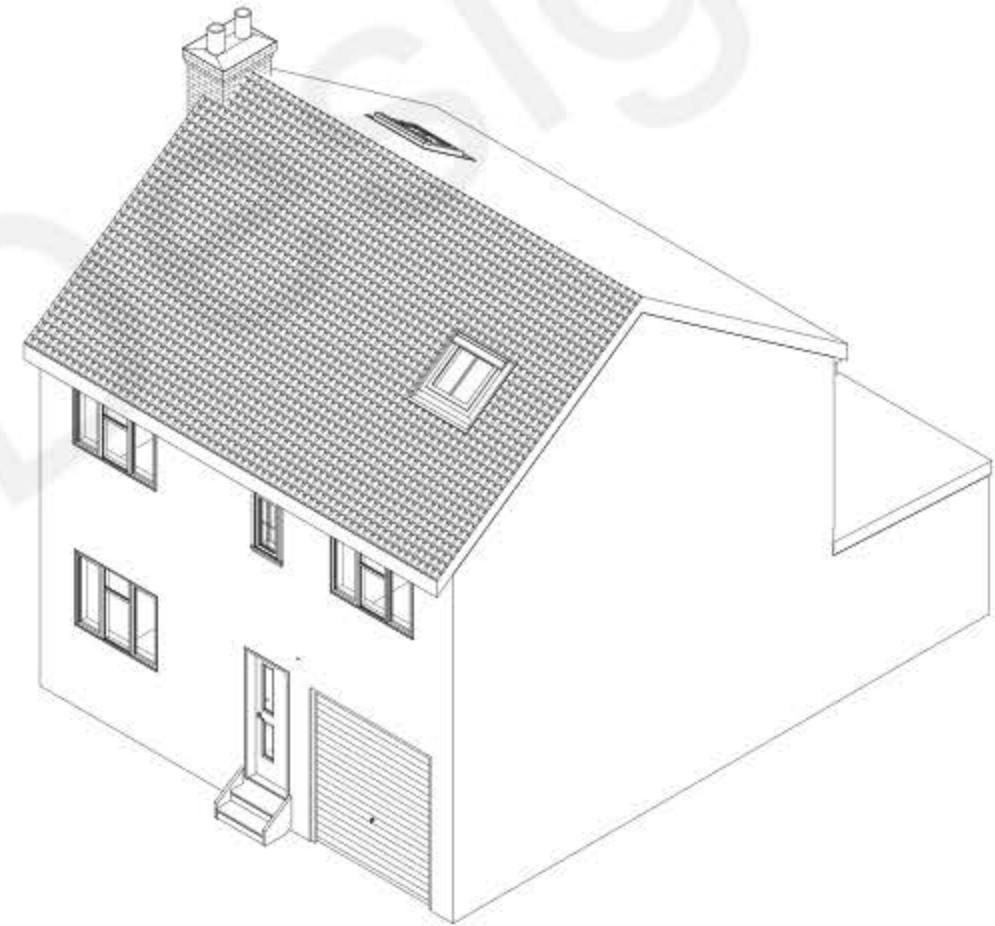

Rear & Side Elevation

Front & Sde Elevation

NextIdea2Design

Email - nextidea2design@mail.com

Mobile - 07574273310

Office - Kennington SE11 4ET

Planning Application	X
Building Regulation Drawings	

Client: Mr R Redrouthu

Address:
203 Ridge Road
Sutton
SM3 9LS

Existing 3D

Project number	-	92055/06
Date	26/04/2021	
Drawn by	KRW	
Checked by	KRW	Scale