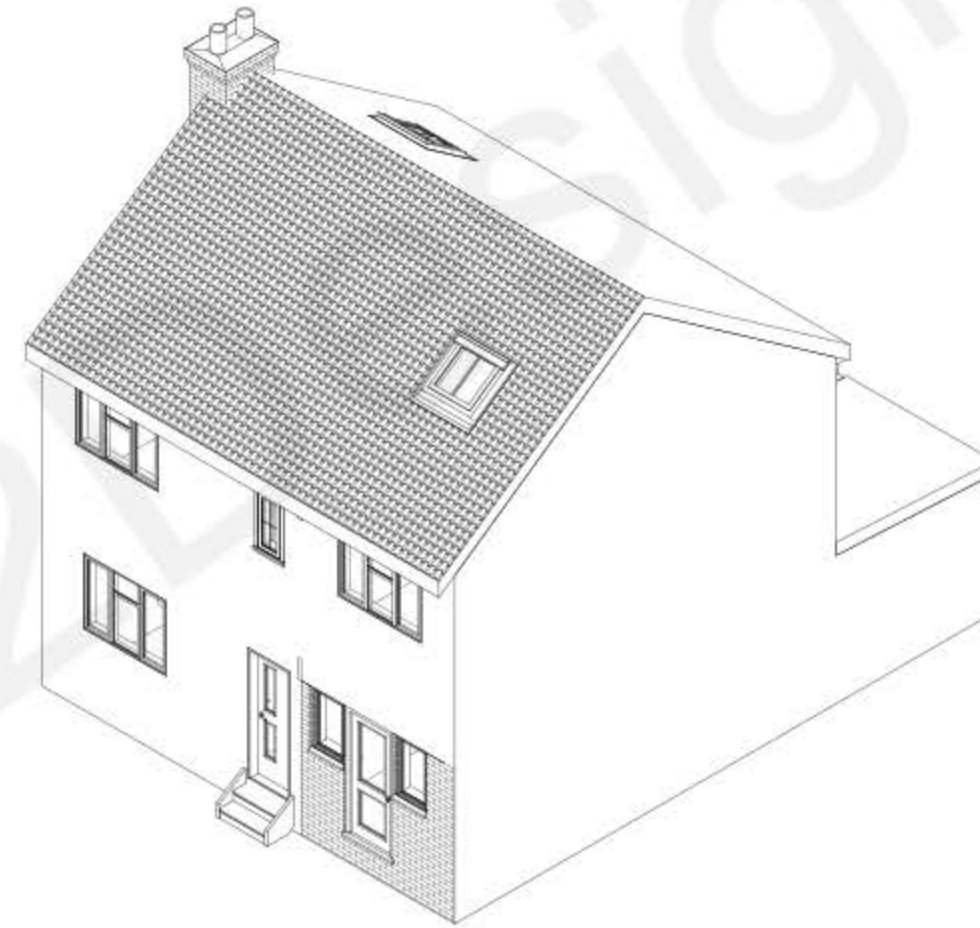

**Rear & Side Elevation**

**Front & Sde Elevation**

**NextIdea2Design**

Email - [nextidea2design@mail.com](mailto:nextidea2design@mail.com)

Mobile - 07574273310

Office - Kennington SE11 4ET

Planning Application	X
Building Regulation Drawings	

Client: Mr R Redrouthu

Address:  
203 Ridge Road  
Sutton  
SM3 9LS

**Proposed 3D**

Project number	-	<b>92055/11</b>
Date	26/04/2021	
Drawn by	KRW	
Checked by	KRW	Scale