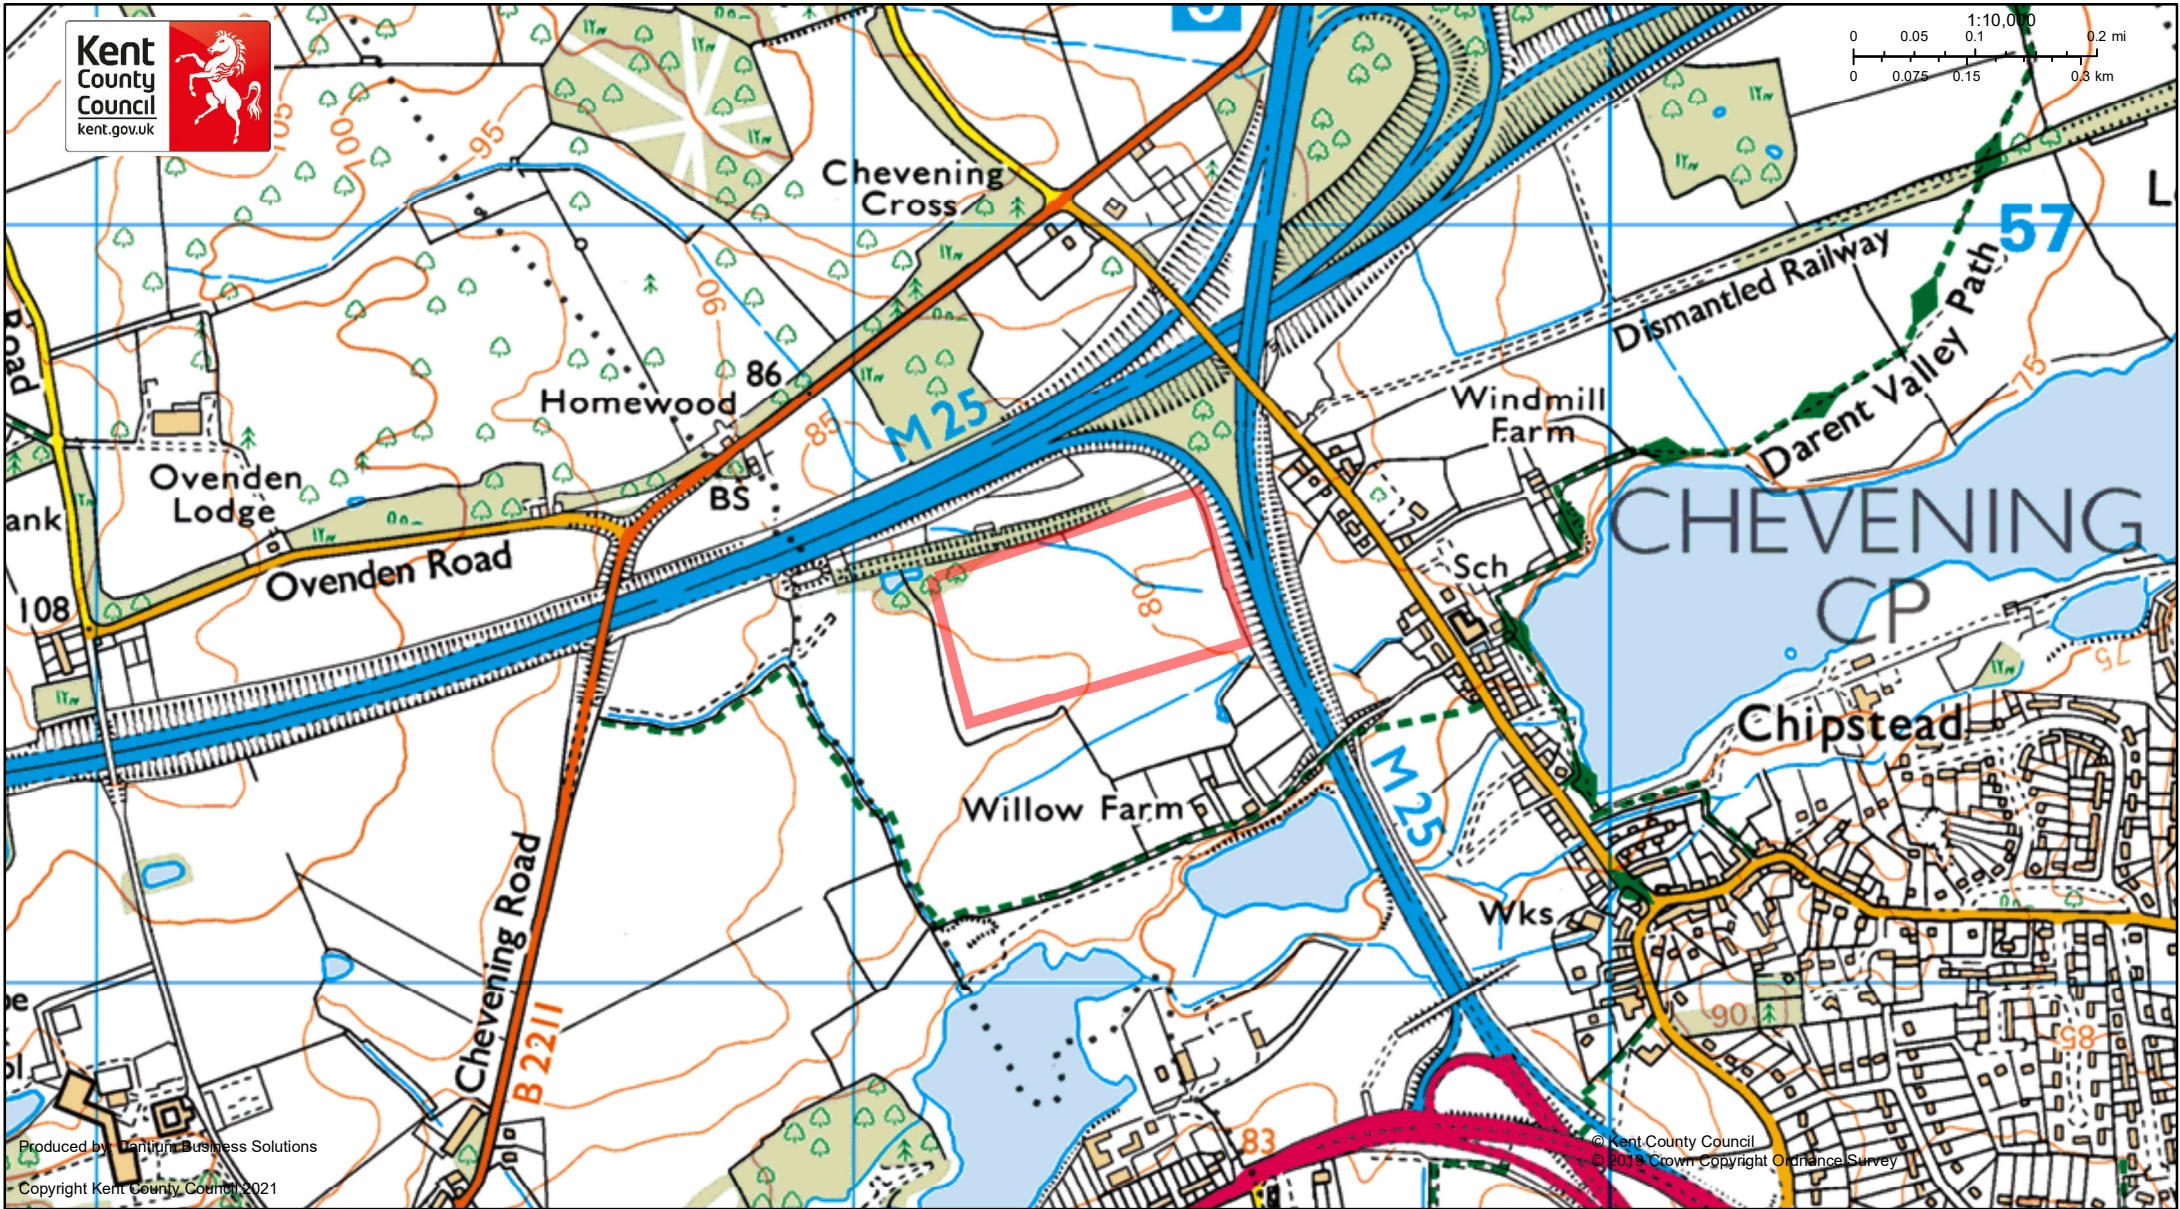

Chipstead lagoon NFM Location Map

May 11, 2021

Legend
— Custom lines

Produced by: Danifun Business Solutions
Copyright Kent County Council 2021

© Kent County Council
© 2019 Crown Copyright Ordnance Survey