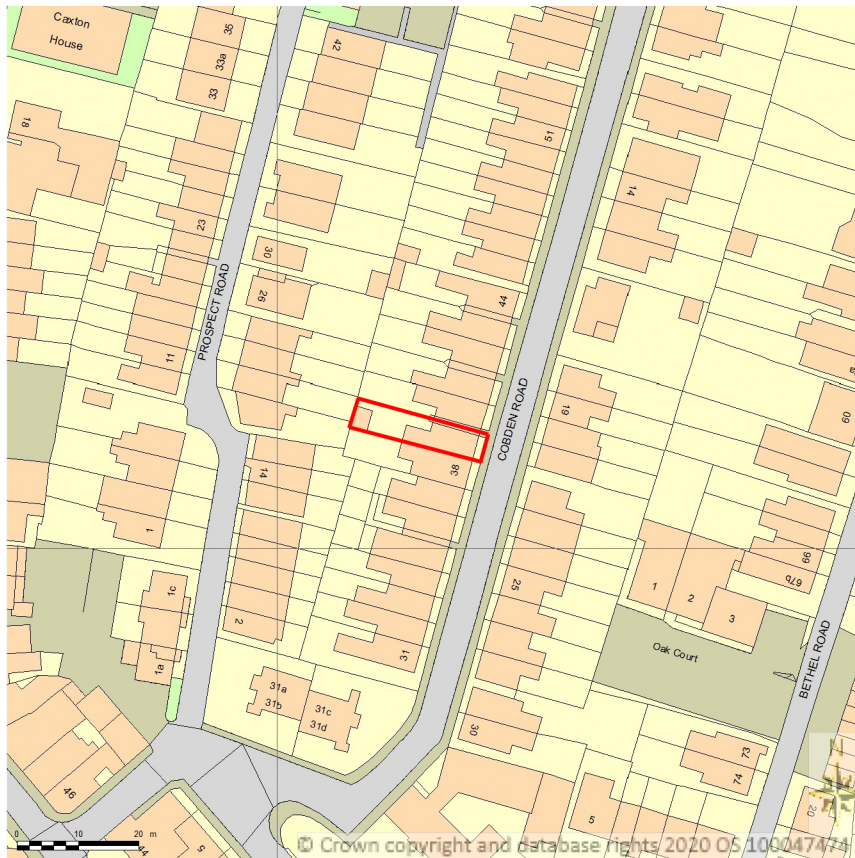

SITE LOCATION PLAN
AREA 2 HA
SCALE: 1:1250 on A4
CENTRE COORDINATES: 553226 , 155919

Supplied by Streetwise Maps Ltd
www.streetwise.net
Licence No: 100047474
18:31:15 26/10/2020