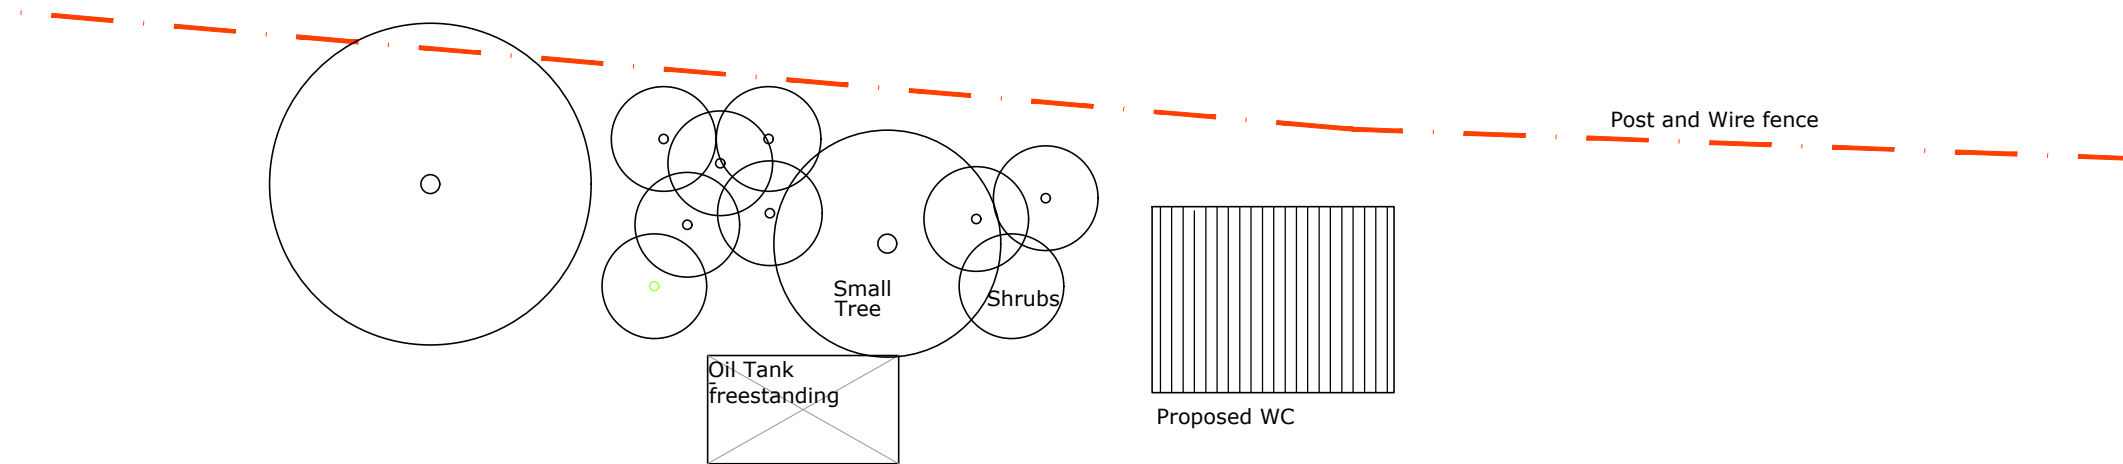

OPEN FIELD

• Wall mounted Security Light As product data sheet.	
With reference to 'Bats and artificial light' 08/18 guidance.	
• LED fitting	✓
• Adjustable lux level (0 - 1000) to suit site	✓
• Motion sensor operation & short timed operation	✓
• Warm Light spectrum	✓
• Located local to building/ door away from dark zone of field boundary to north.	✓

CHURCHYARD

REVISIONS

ST MARY'S CHURCH - BURFORD

NEW WC FACILITY

PROPOSED LIGHTING