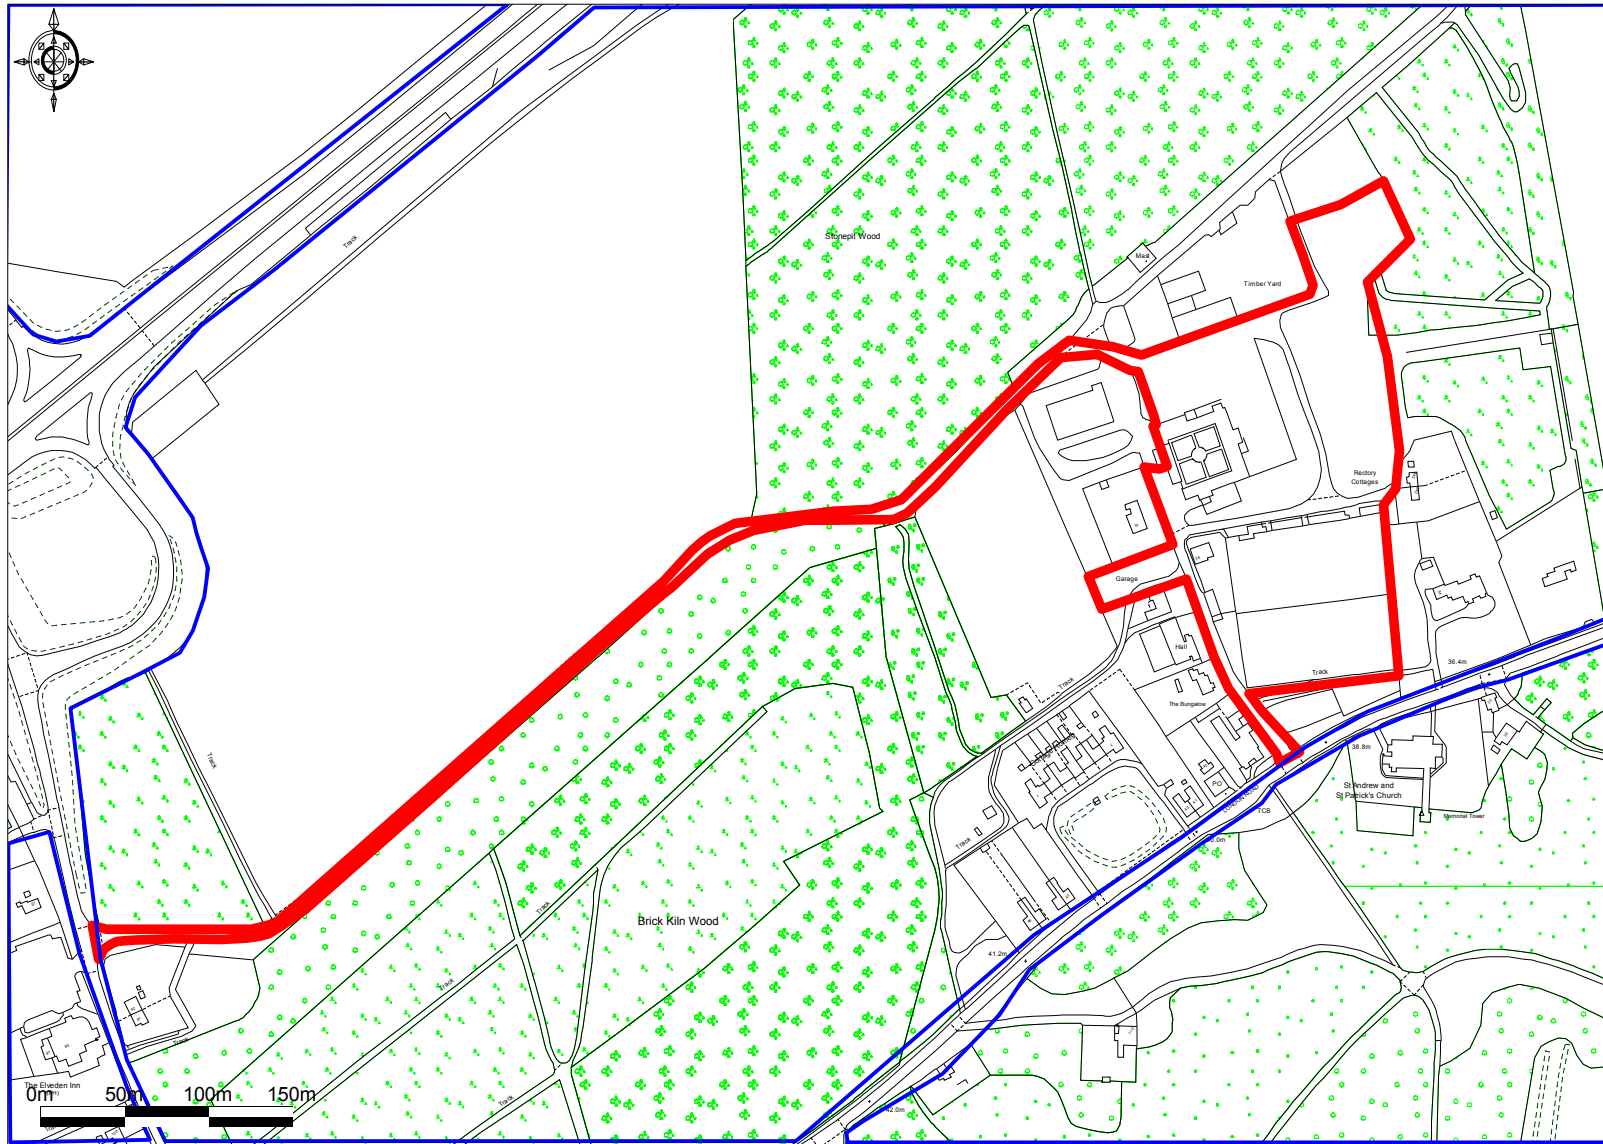

Site Location Plan

Ordnance Survey © Crown Copyright 2018. All rights reserved. Licence number 100022432. Plotted Scale - 1:4500