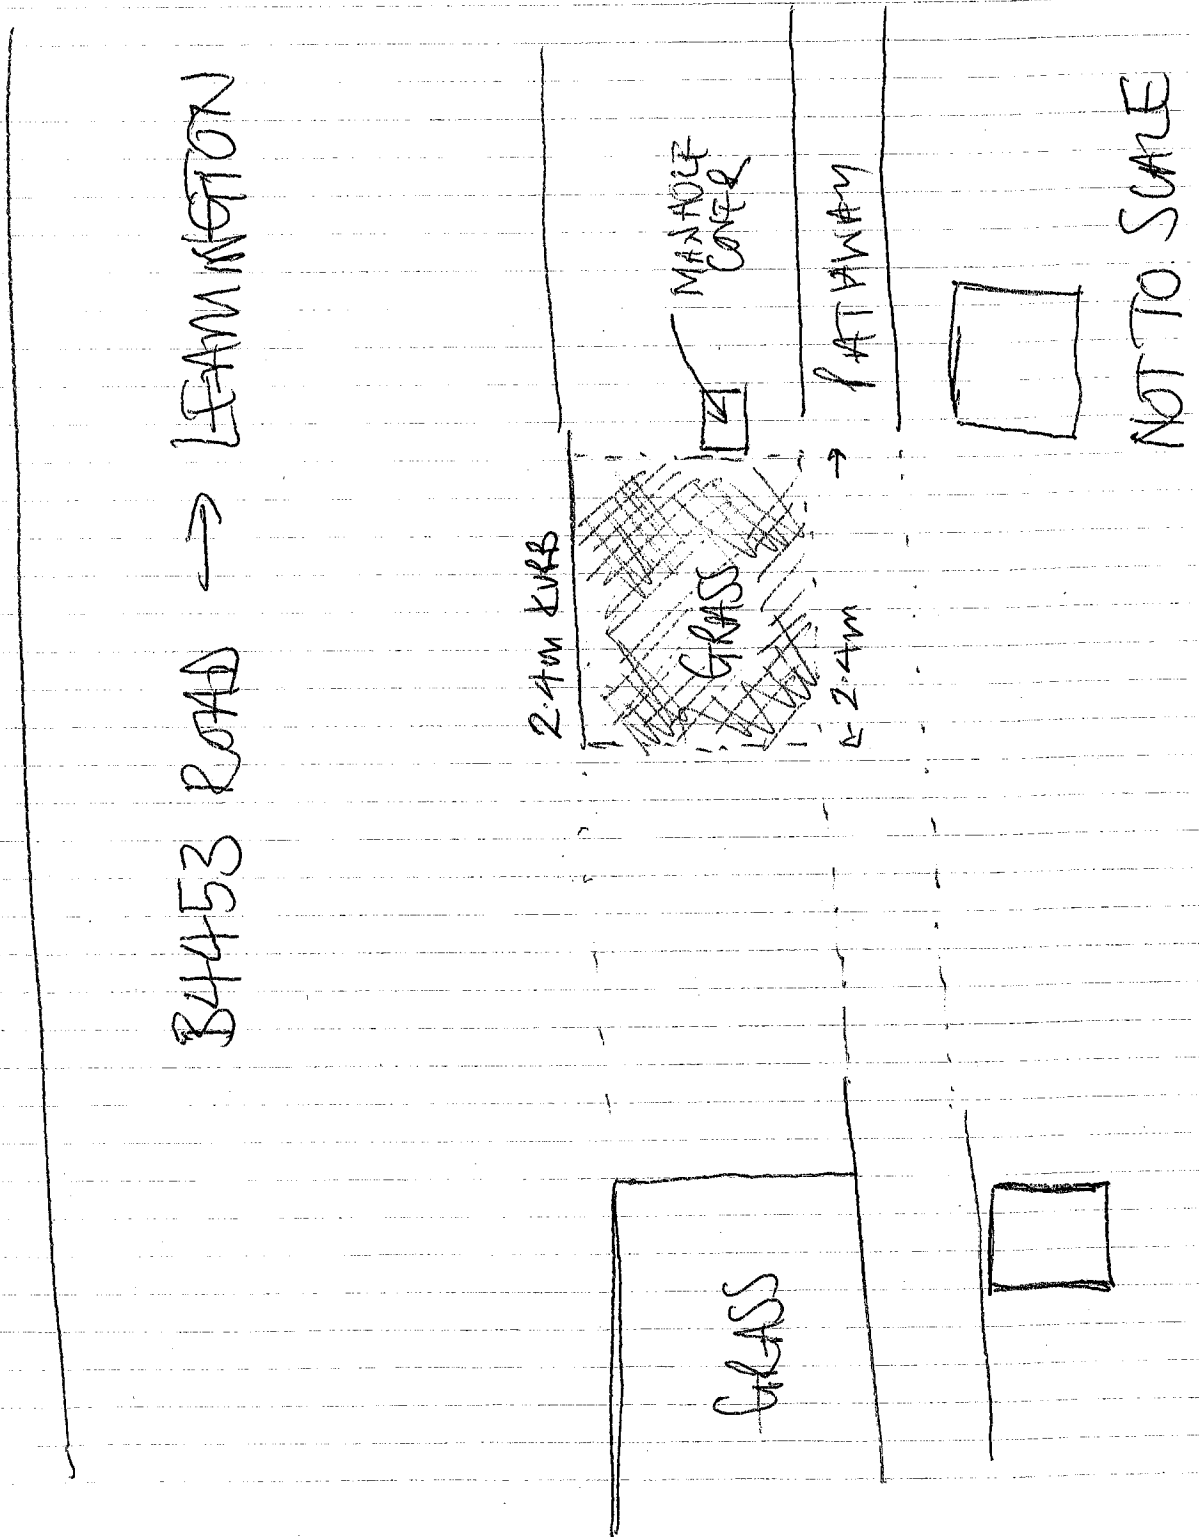

europe

MORE THAN JUST
MATTING

DATE	/ /
TIME	am/pm
PROJECT / MEETING	
VENUE	
ATTENDEES	

United Kingdom

COBA Europe Ltd
Marlborough Drive,
Fleckney,
Leicester LE8 8UR

☎ +44 (0)116 240 1088
✉ sales@coba-europe.com
🌐 www.coba-europe.com