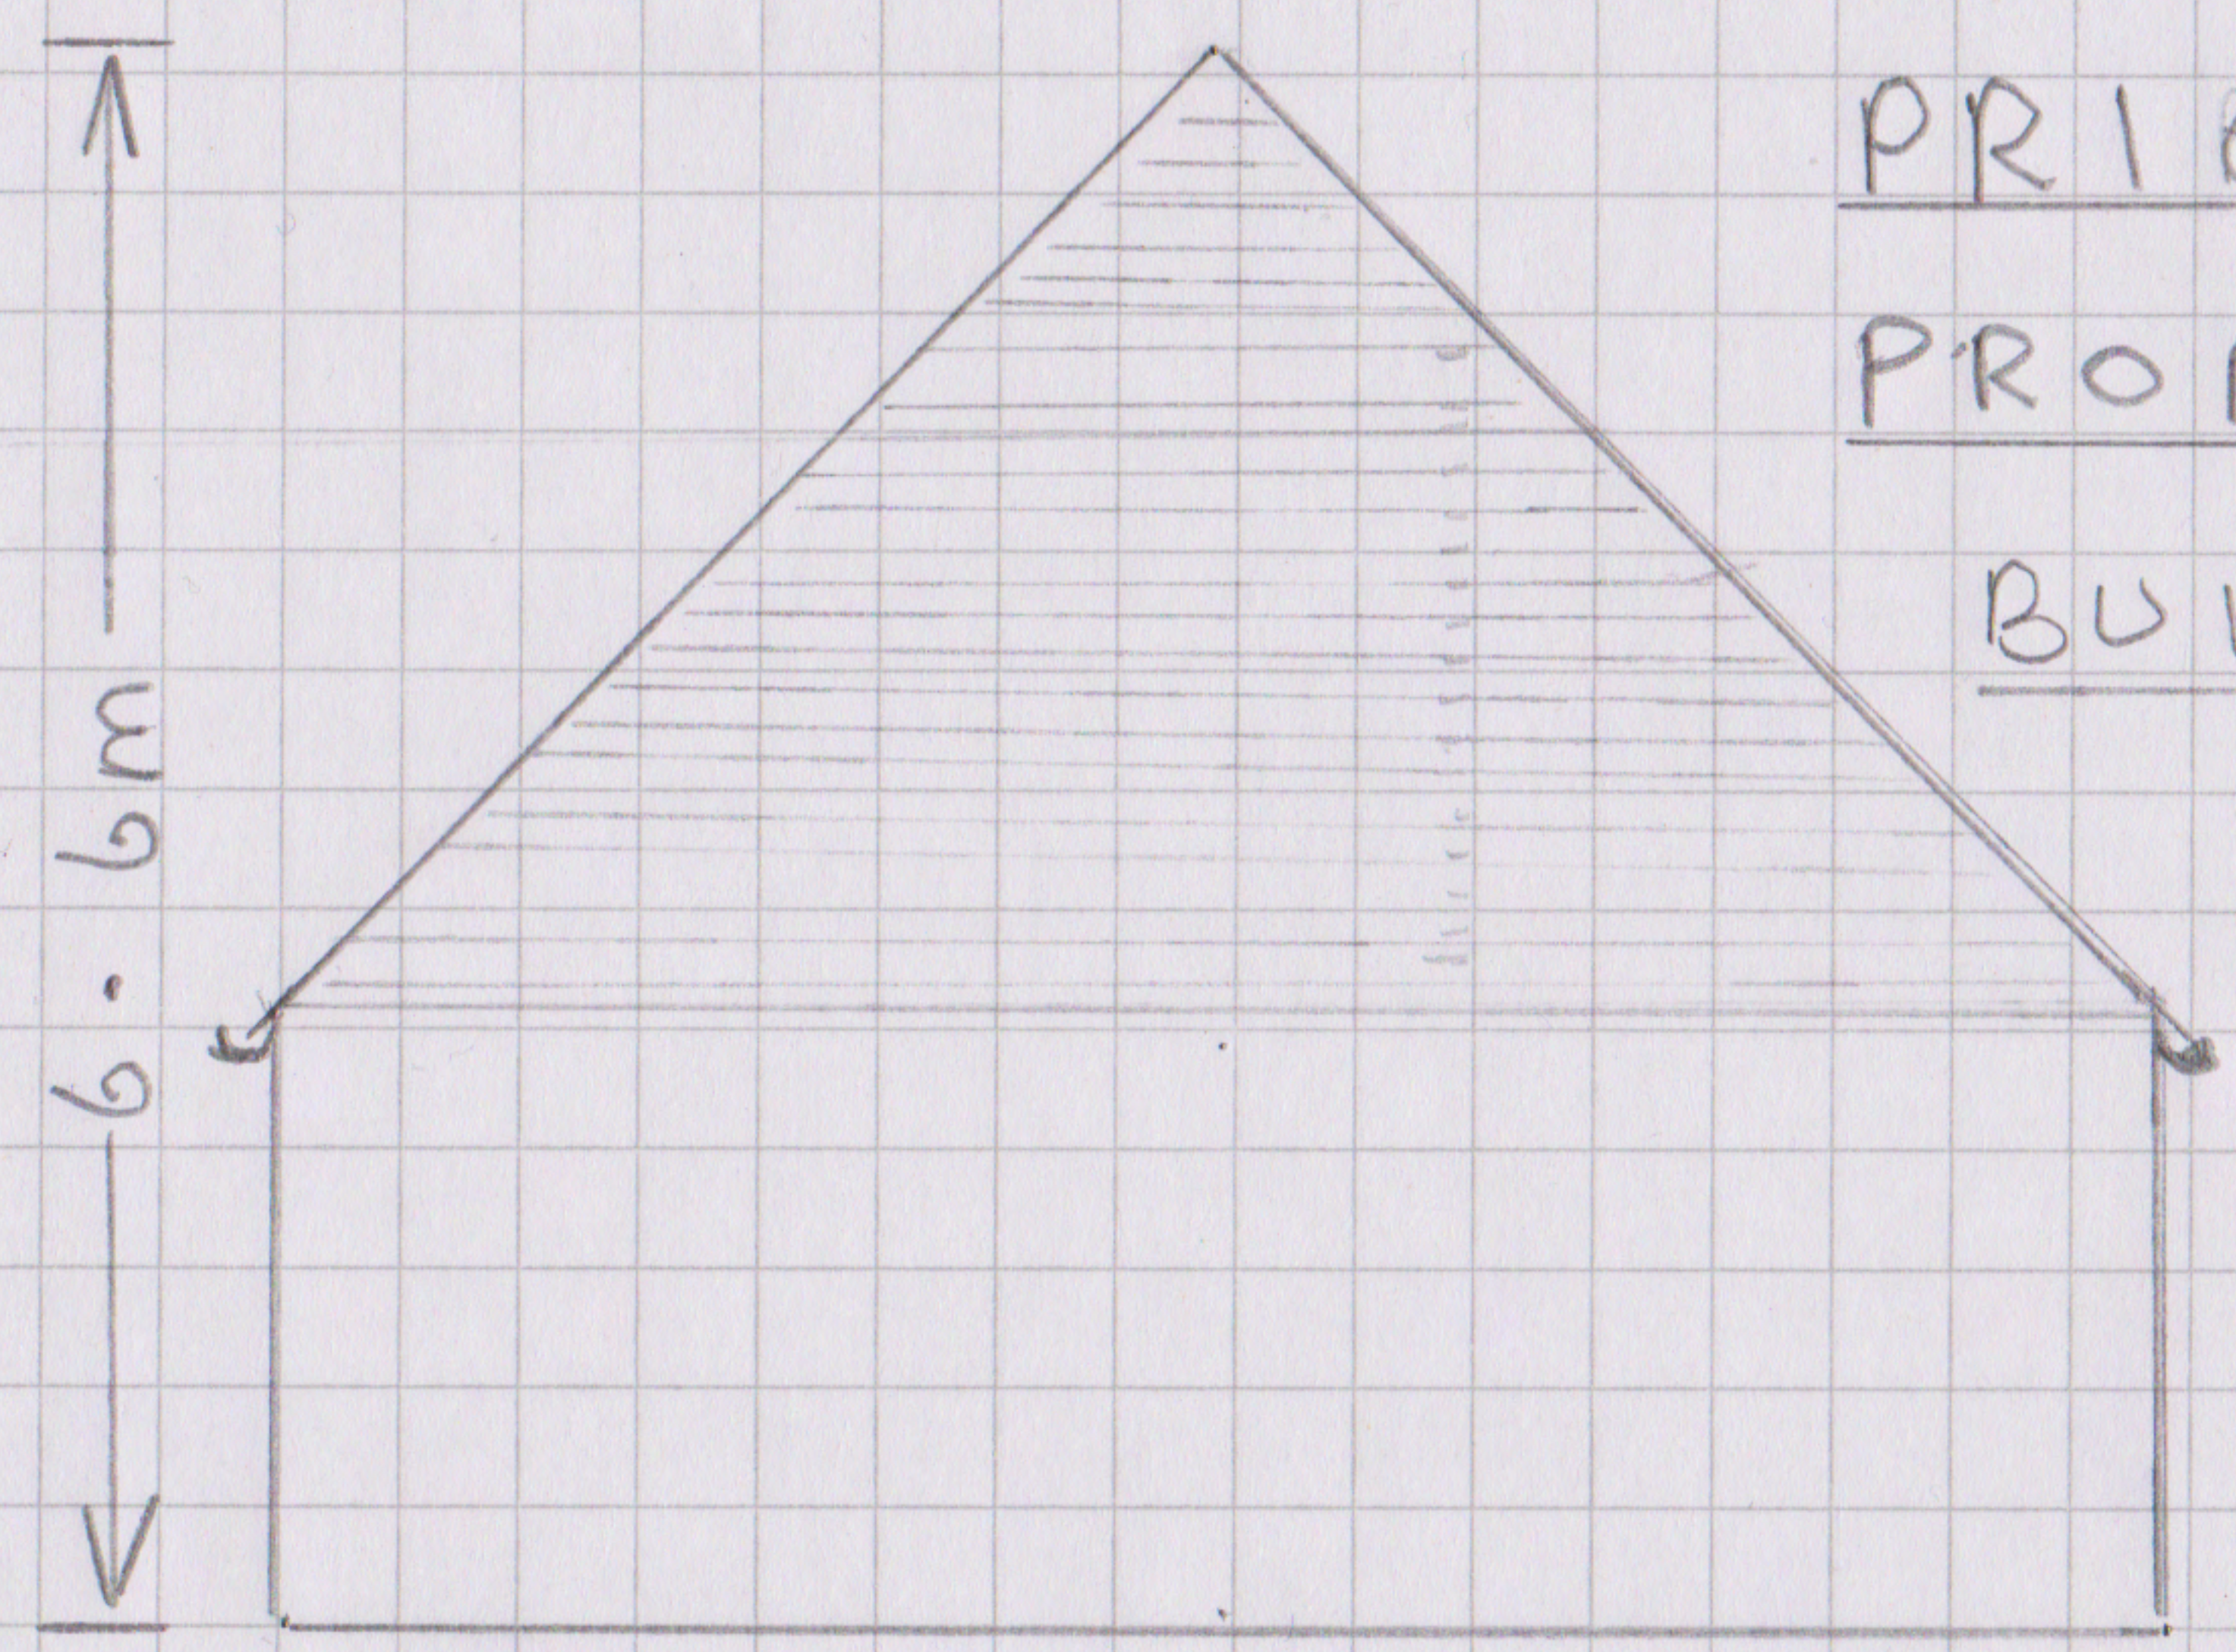

TARCH  
CLADDING

WEST ELEVATION

← 17.9m →

SOUTH ELEVATION

EAST ELEVATION

← 12.5m →

NORTH ELEVATION

PRIOR NOTIFICATION  
PROPOSED AGRICULTURAL  
BUILDING

THE AULD CROFT  
LITTLE CLINTERTY