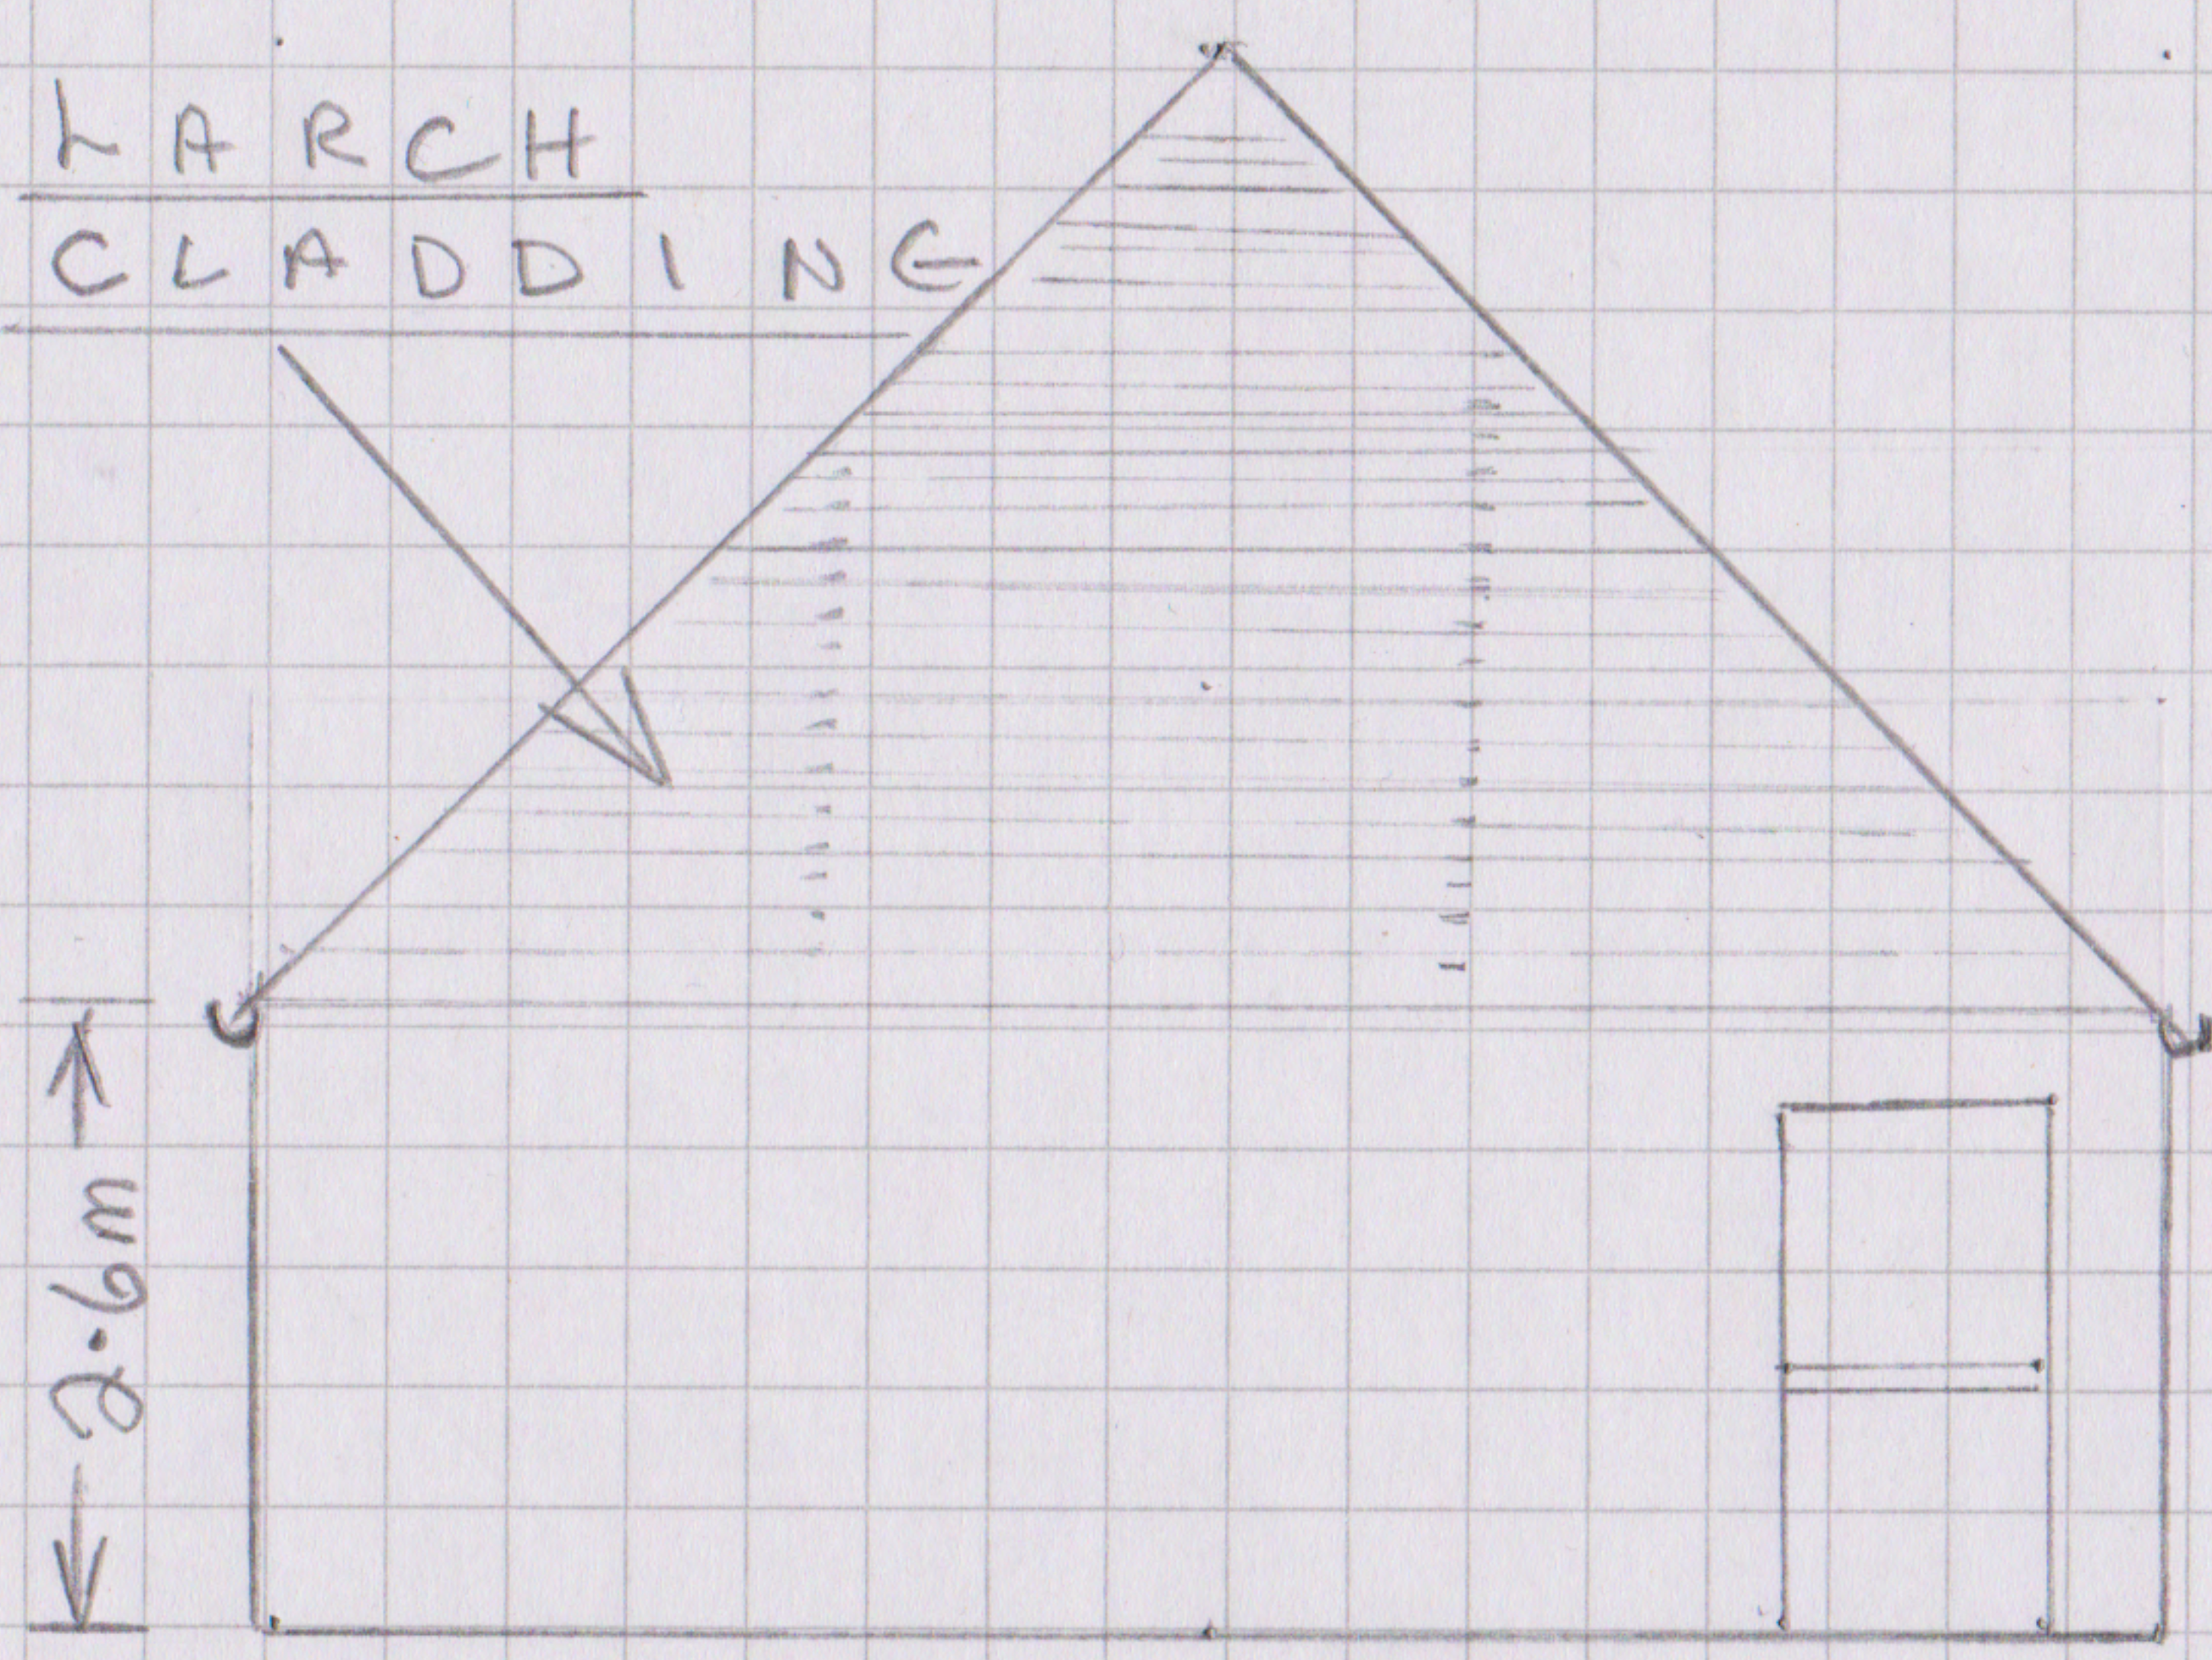

TARCH  
CLADDING

WEST ELEVATION

← 17.9m →

SOUTH ELEVATION

EAST ELEVATION

← 12.5m →

NORTH ELEVATION

PRIOR NOTIFICATION  
PROPOSED AGRICULTURAL  
BUILDING

THE AULD CROFT  
LITTLE CLINTERTY