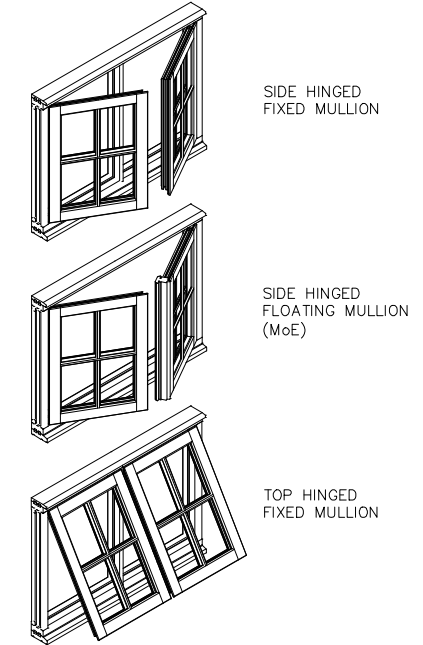

RevNo	Revision note	Date
01	Drawing issued	..

EXAMPLES OF OPENING AND MULLION OPTIONS.

THE MULLION IS AN UPRIGHT PIECE THAT SEPARATES TWO WINDOWS. IT CAN BE FIXED OR FLOATING.

FLOATING MULLIONS OFFER AN EFFECTIVE 'MEANS OF ESCAPE' (MoE)

SECTION B-B

DOUBLE OPENING WINDOW (AS VIEWED FROM OUTSIDE)

SECTION A-A

Title
002 REBATE CASEMENT WINDOW
(DOUBLE OPENING)

Client

Date Scale
DO NOT SCALE

Fyntons, Period Homes Supplies Centre
Station Road, Nr Pampisford
Cambridgeshire CB22 3HB
Telephone 01223 837106 fyntons.co.uk