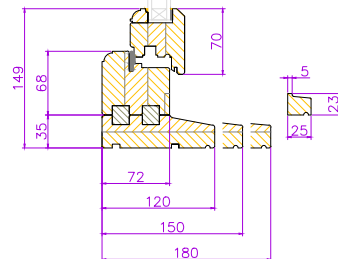

SECTION B-B

DOUBLE OPENING WINDOW (AS VIEWED FROM OUTSIDE)

SECTION A-A

Title
002 REBATE CASEMENT WINDOW
(DOUBLE OPENING)

Client

Date Scale
DO NOT SCALE

Fyntons, Period Homes Supplies Centre
Station Road, Nr Pampisford
Cambridgeshire CB22 3HB
Telephone 01223 837106 fyntons.co.uk

Drawing No.