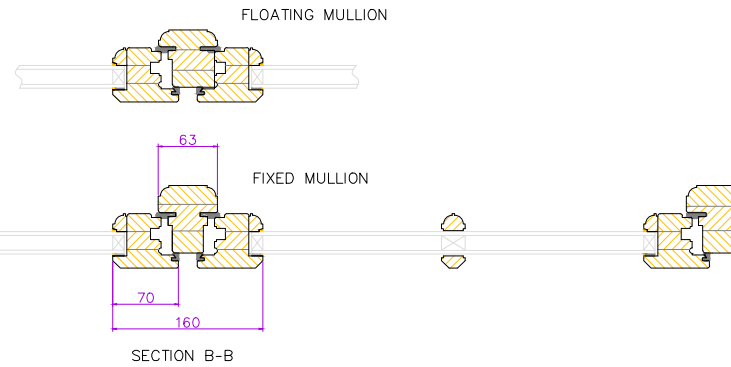

RevNo	Revision note	Date
01	Drawing issued	..

EXAMPLES OF OPENING AND MULLION OPTIONS.

THE MULLION IS AN UPRIGHT PIECE THAT SEPARATES TWO WINDOWS. IT CAN BE FIXED OR FLOATING.

FLOATING MULLIONS OFFER AN EFFECTIVE 'MEANS OF ESCAPE' (MoE)

SECTION B-B

DOUBLE OPENING WINDOW (AS VIEWED FROM OUTSIDE)

SECTION A-A

Title
002 REBATE CASEMENT WINDOW
(DOUBLE OPENING)

Client

Date Scale
DO NOT SCALE

Fyntons, Period Homes Supplies Centre
Station Road, Nr Pampisford
Cambridgeshire CB22 3HB
Telephone 01223 837106 fyntons.co.uk

Drawing No.