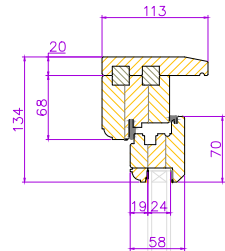

SECTION B-B

DOUBLE OPENING WINDOW (AS VIEWED FROM OUTSIDE)

SECTION A-A

Title
002 REBATE CASEMENT WINDOW
(DOUBLE OPENING)

Client

Date Scale
DO NOT SCALE

Fyntons, Period Homes Supplies Centre
Station Road, Nr Pampisford
Cambridgeshire CB22 3HB
Telephone 01223 837106 fyntons.co.uk

Drawing No.