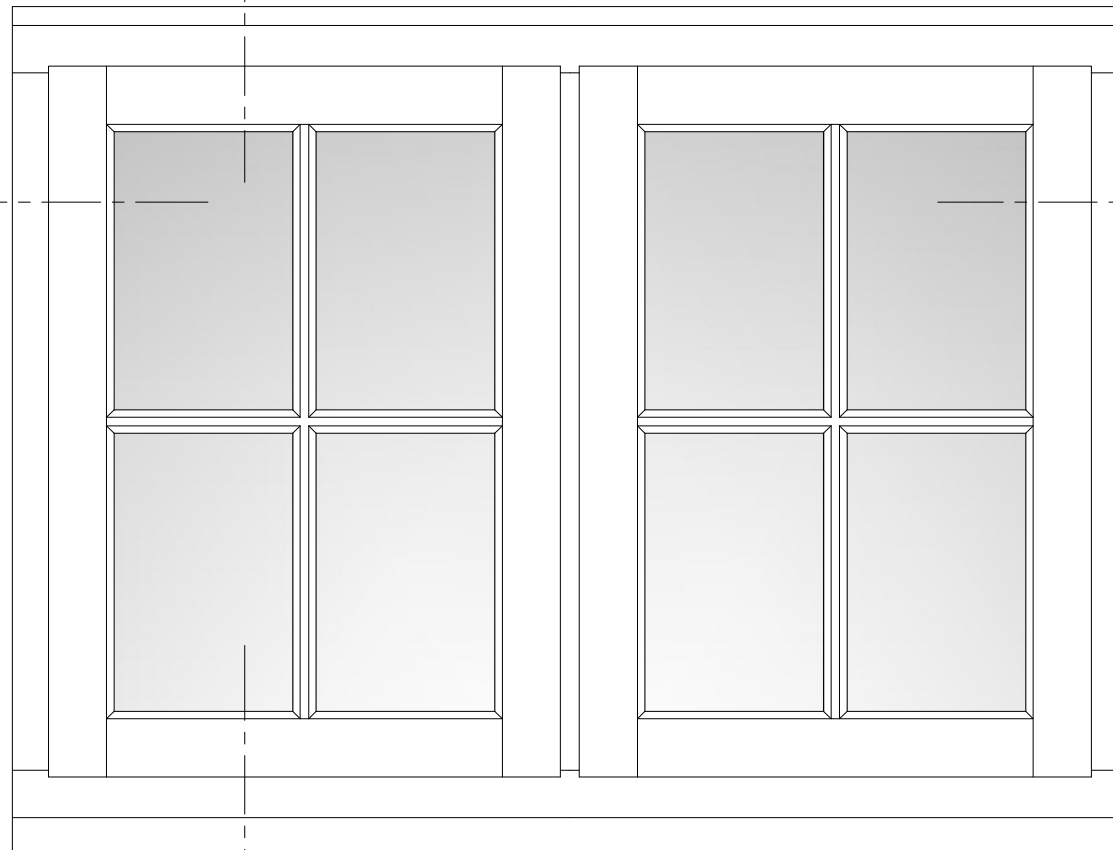

RevNo	Revision note	Date
01	Drawing issued	..

EXAMPLES OF OPENING AND MULLION OPTIONS.

THE MULLION IS AN UPRIGHT PIECE THAT SEPARATES TWO WINDOWS. IT CAN BE FIXED OR FLOATING.

FLOATING MULLIONS OFFER AN EFFECTIVE 'MEANS OF ESCAPE' (MoE)

SECTION B-B

DOUBLE OPENING WINDOW (AS VIEWED FROM OUTSIDE)

SECTION A-A

Title
002 REBATE CASEMENT WINDOW
(DOUBLE OPENING)

Client

Date Scale
DO NOT SCALE

Fyntons, Period Homes Supplies Centre
Station Road, Nr Pampisford
Cambridgeshire CB22 3HB
Telephone 01223 837106 fyntons.co.uk

Drawing No.