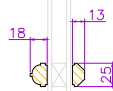

RevNo	Revision note	Date
01	Drawing issued	..

EXAMPLES OF OPENING AND MULLION OPTIONS.

THE MULLION IS AN UPRIGHT PIECE THAT SEPARATES TWO WINDOWS. IT CAN BE FIXED OR FLOATING.

FLOATING MULLIONS OFFER AN EFFECTIVE 'MEANS OF ESCAPE' (MoE)

SECTION A-A

Title
002 REBATE CASEMENT WINDOW
(DOUBLE OPENING)

Client

Date Scale
DO NOT SCALE

Fyntons, Period Homes Supplies Centre
Station Road, Nr Pampisford
Cambridgeshire CB22 3HB
Telephone 01223 837106 fyntons.co.uk

Drawing No.