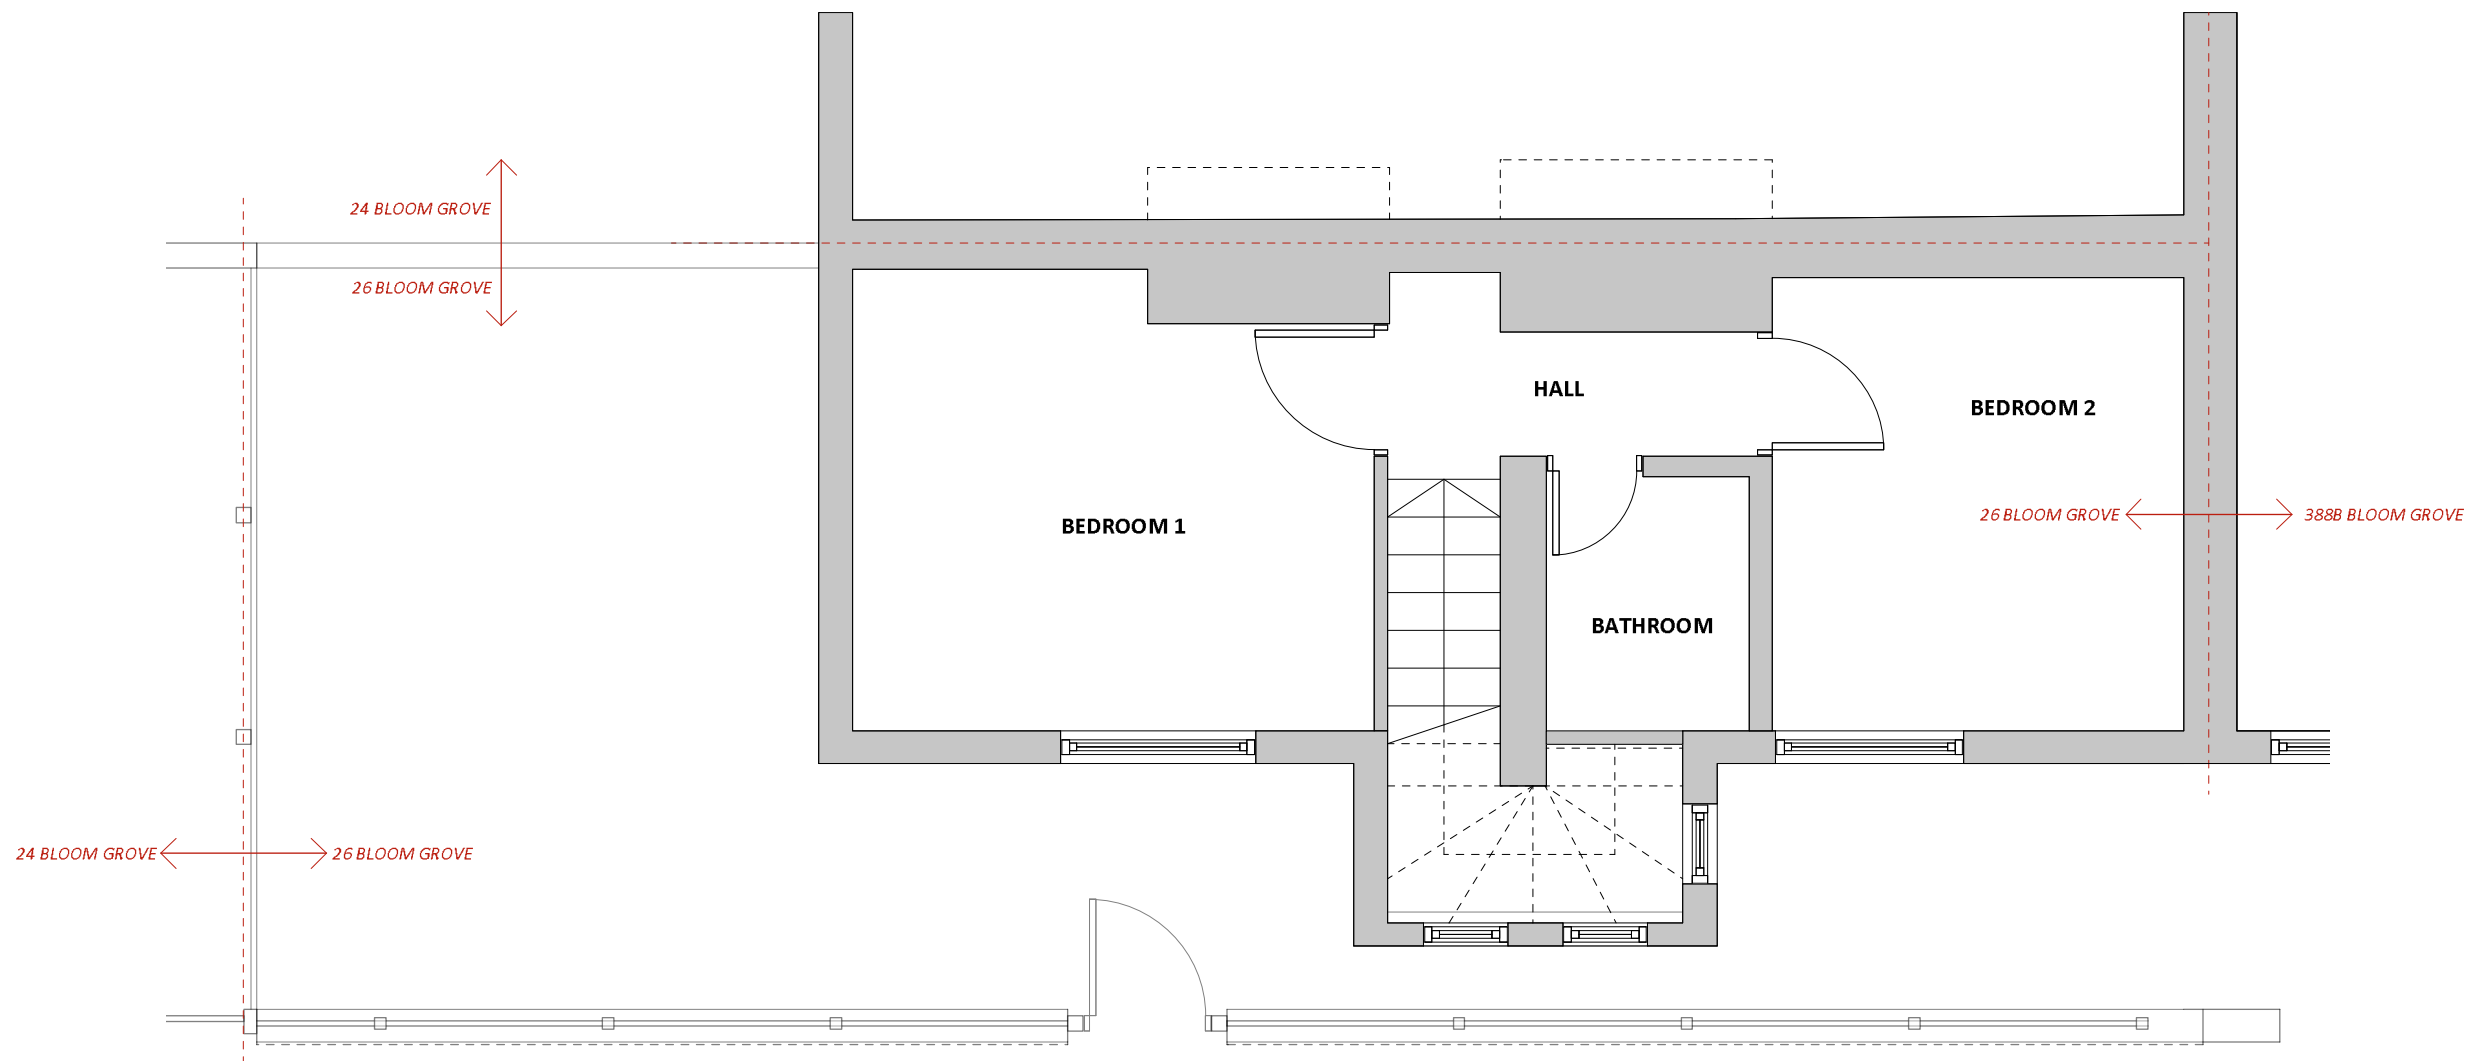

This is for information only and is not intended for precise dimensions. Do not scale from drawing for site purposes

Scale bar:

Revisions:  
No Date Notes

Existing L1 Plan  
Scale: 1:50

Project: 26 Bloom Grove Extension

Address: 26 Bloom Grove  
West Norwood, London  
SE27 0HZ

Client: Mr SJ Charlton

Drawn by: MC

Date: 07/05/2021

Scale @ a3: 1:50

Status: PLANNING

Title: Existing L1 Plan

Dwg No: BG-0104