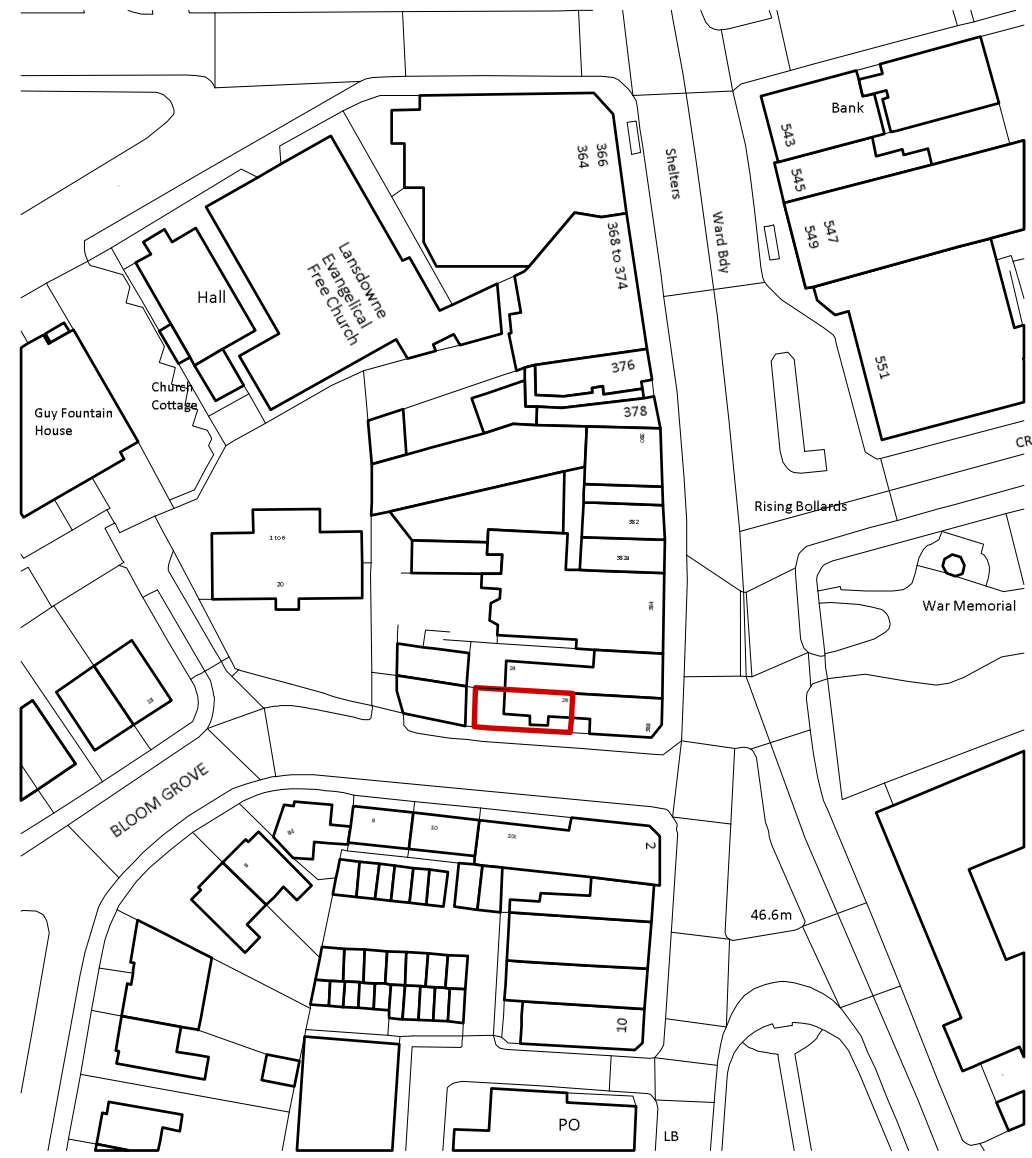

This is for information only and is not intended for precise dimensions. Do not scale from drawing for site purposes

Scale bar:

Revisions:
No Date Notes

Site Location Plan
Scale: 1:1250

Project: 26 Bloom Grove Extension
Address: 26 Bloom Grove
West Norwood, London
SE27 0HZ
Client: Mr SJ Charlton
Drawn by: MC
Date: 07/05/2021
Scale @ a3: 1:1000
Status: PLANNING
Title: Site Location Plan

Dwg No: BG-0100
Rev: P00