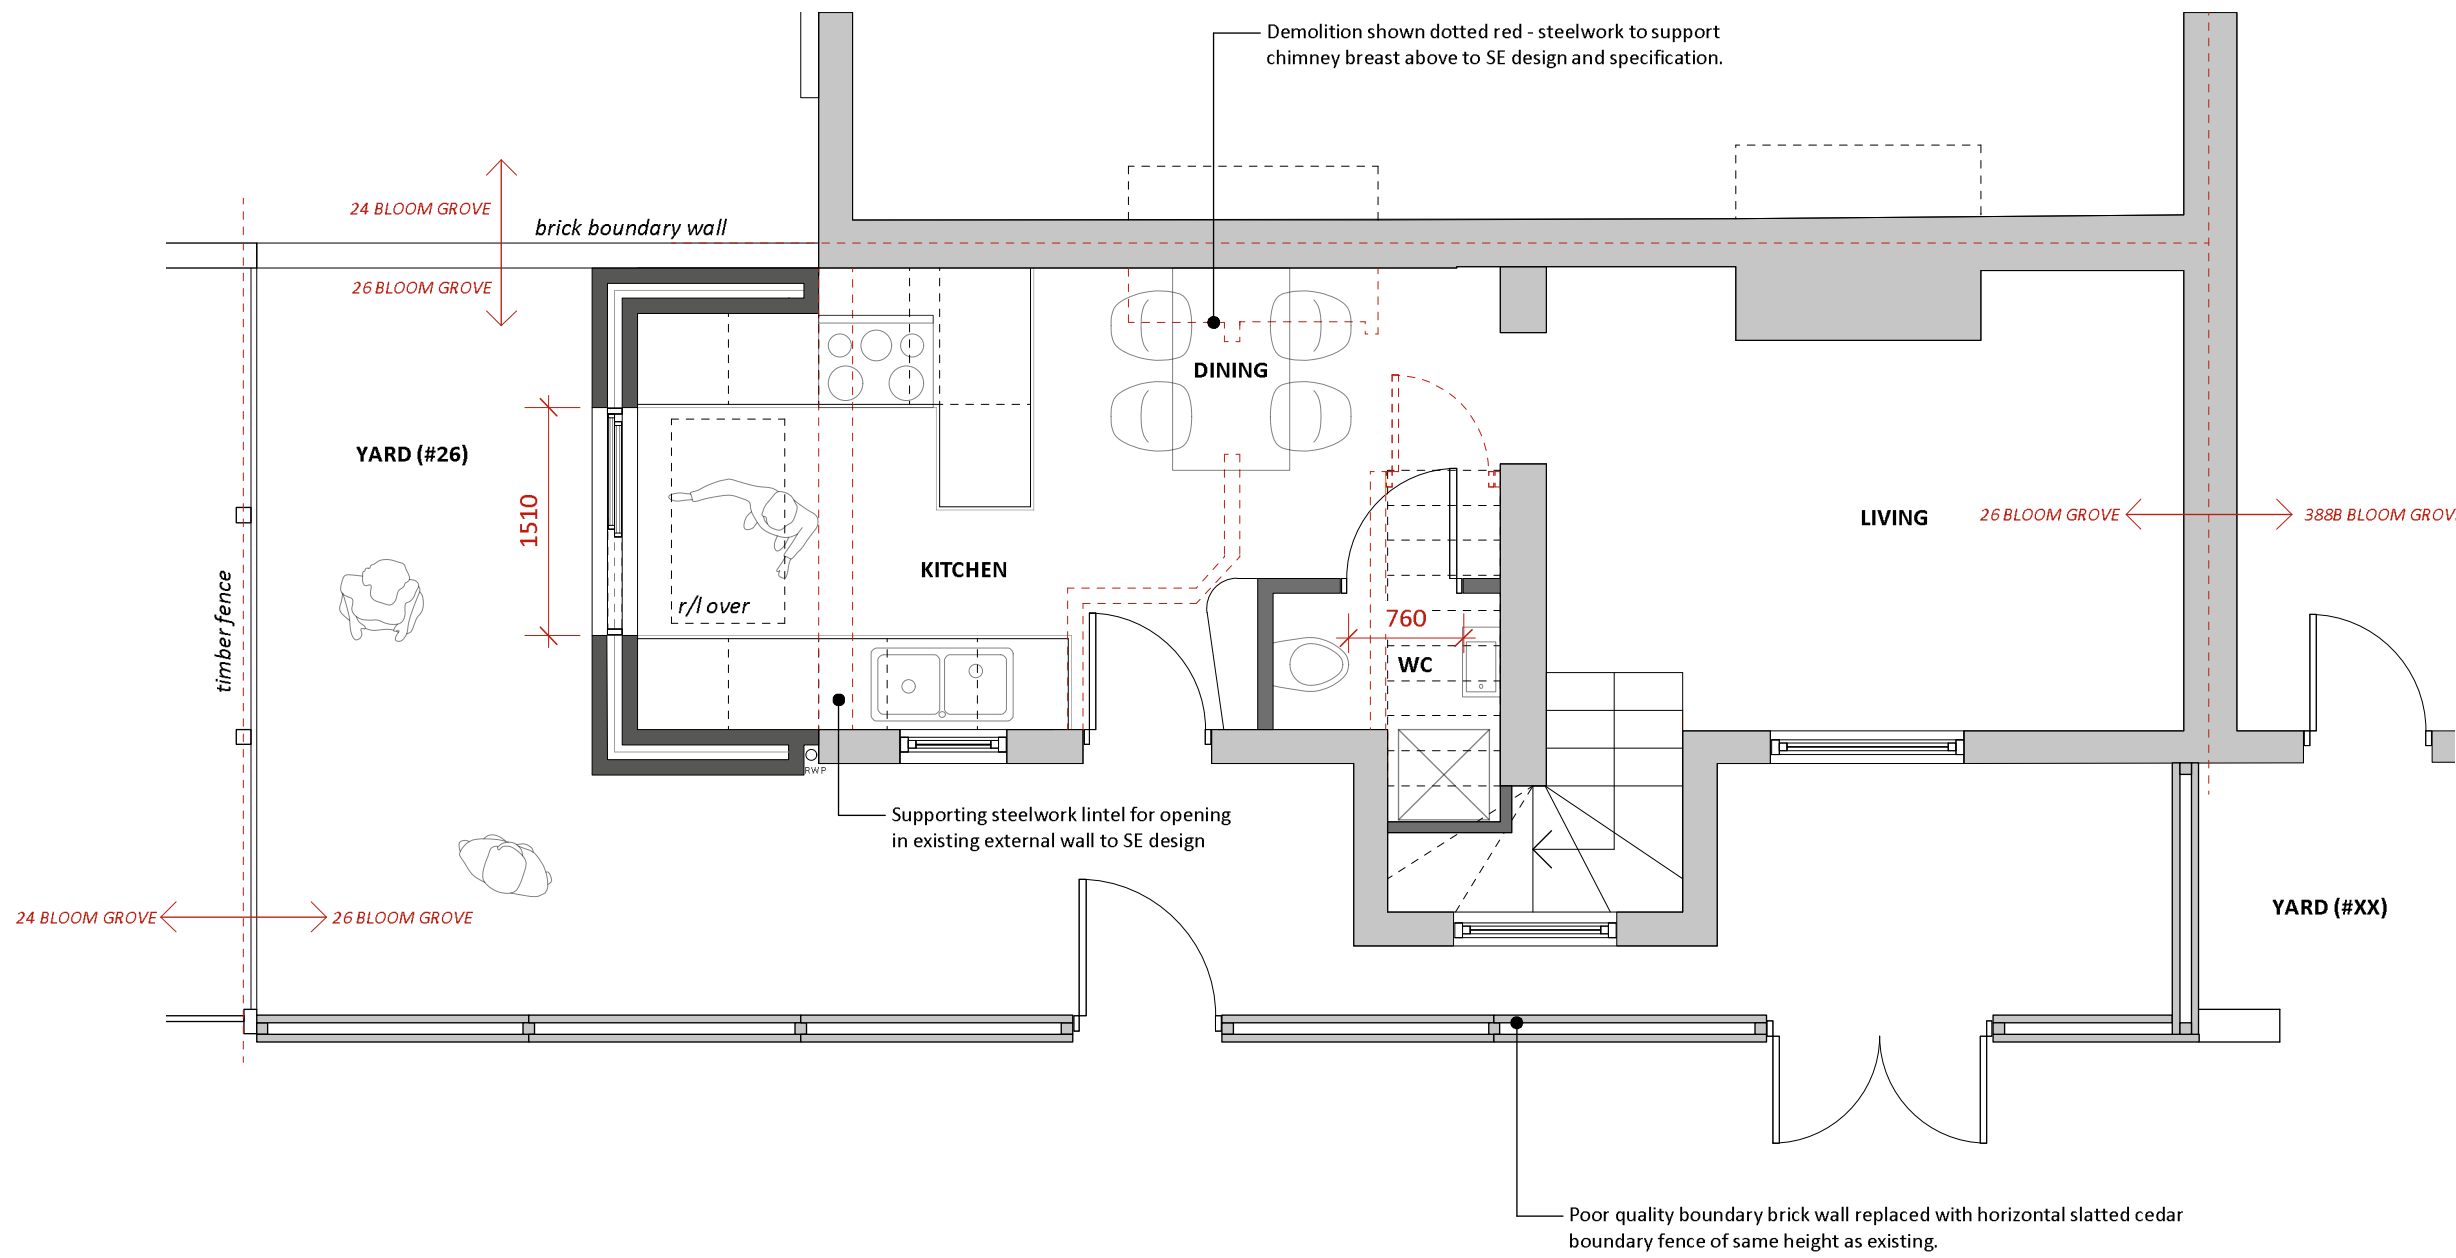

This is for information only and is not intended for precise dimensions. Do not scale from drawing for site purposes

Scale bar:

Revisions:
No Date Notes

Proposed L0 Plan
Scale: 1:50

Project: 26 Bloom Grove Extension

Address: 26 Bloom Grove
West Norwood, London
SE27 0HZ

Client: Mr SJ Charlton

Drawn by: MC

Date: 07/05/2021

Scale @ a3: 1:50

Status: PLANNING

Title: Proposed L0 Plan

Dwg No: BG-0106