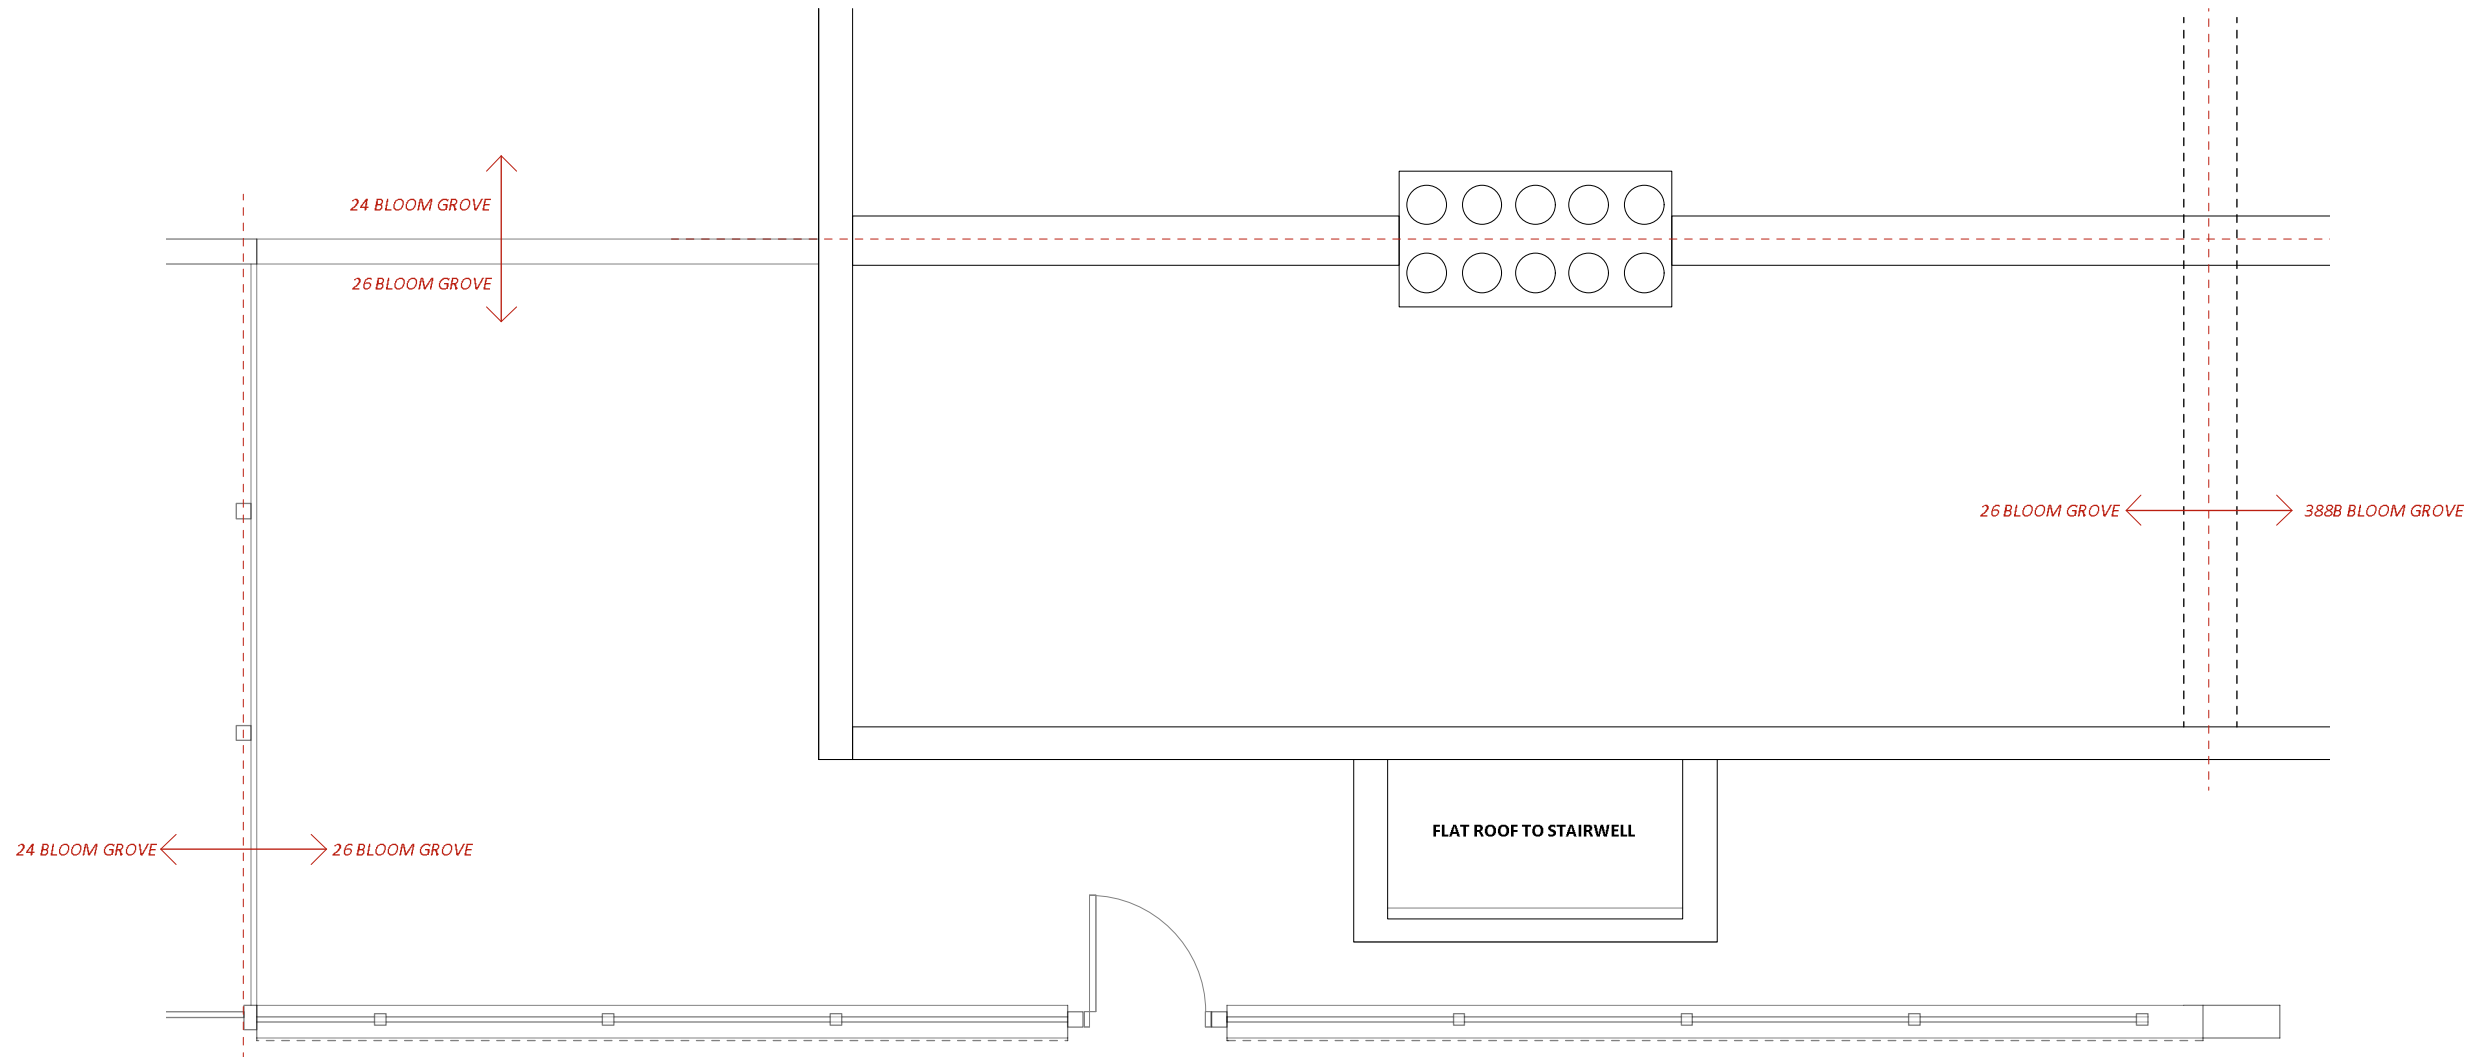

This is for information only and is not intended for precise dimensions. Do not scale from drawing for site purposes

Scale bar:

Revisions:
No Date Notes

Existing LR Plan
Scale: 1:50

Project: 26 Bloom Grove Extension

Address: 26 Bloom Grove
West Norwood, London
SE27 0HZ

Client: Mr SJ Charlton

Drawn by: MC

Date: 07/05/2021

Scale @ a3: 1:50

Status: PLANNING

Title: Existing LR Plan

Dwg No: BG-0105
Rev: P00