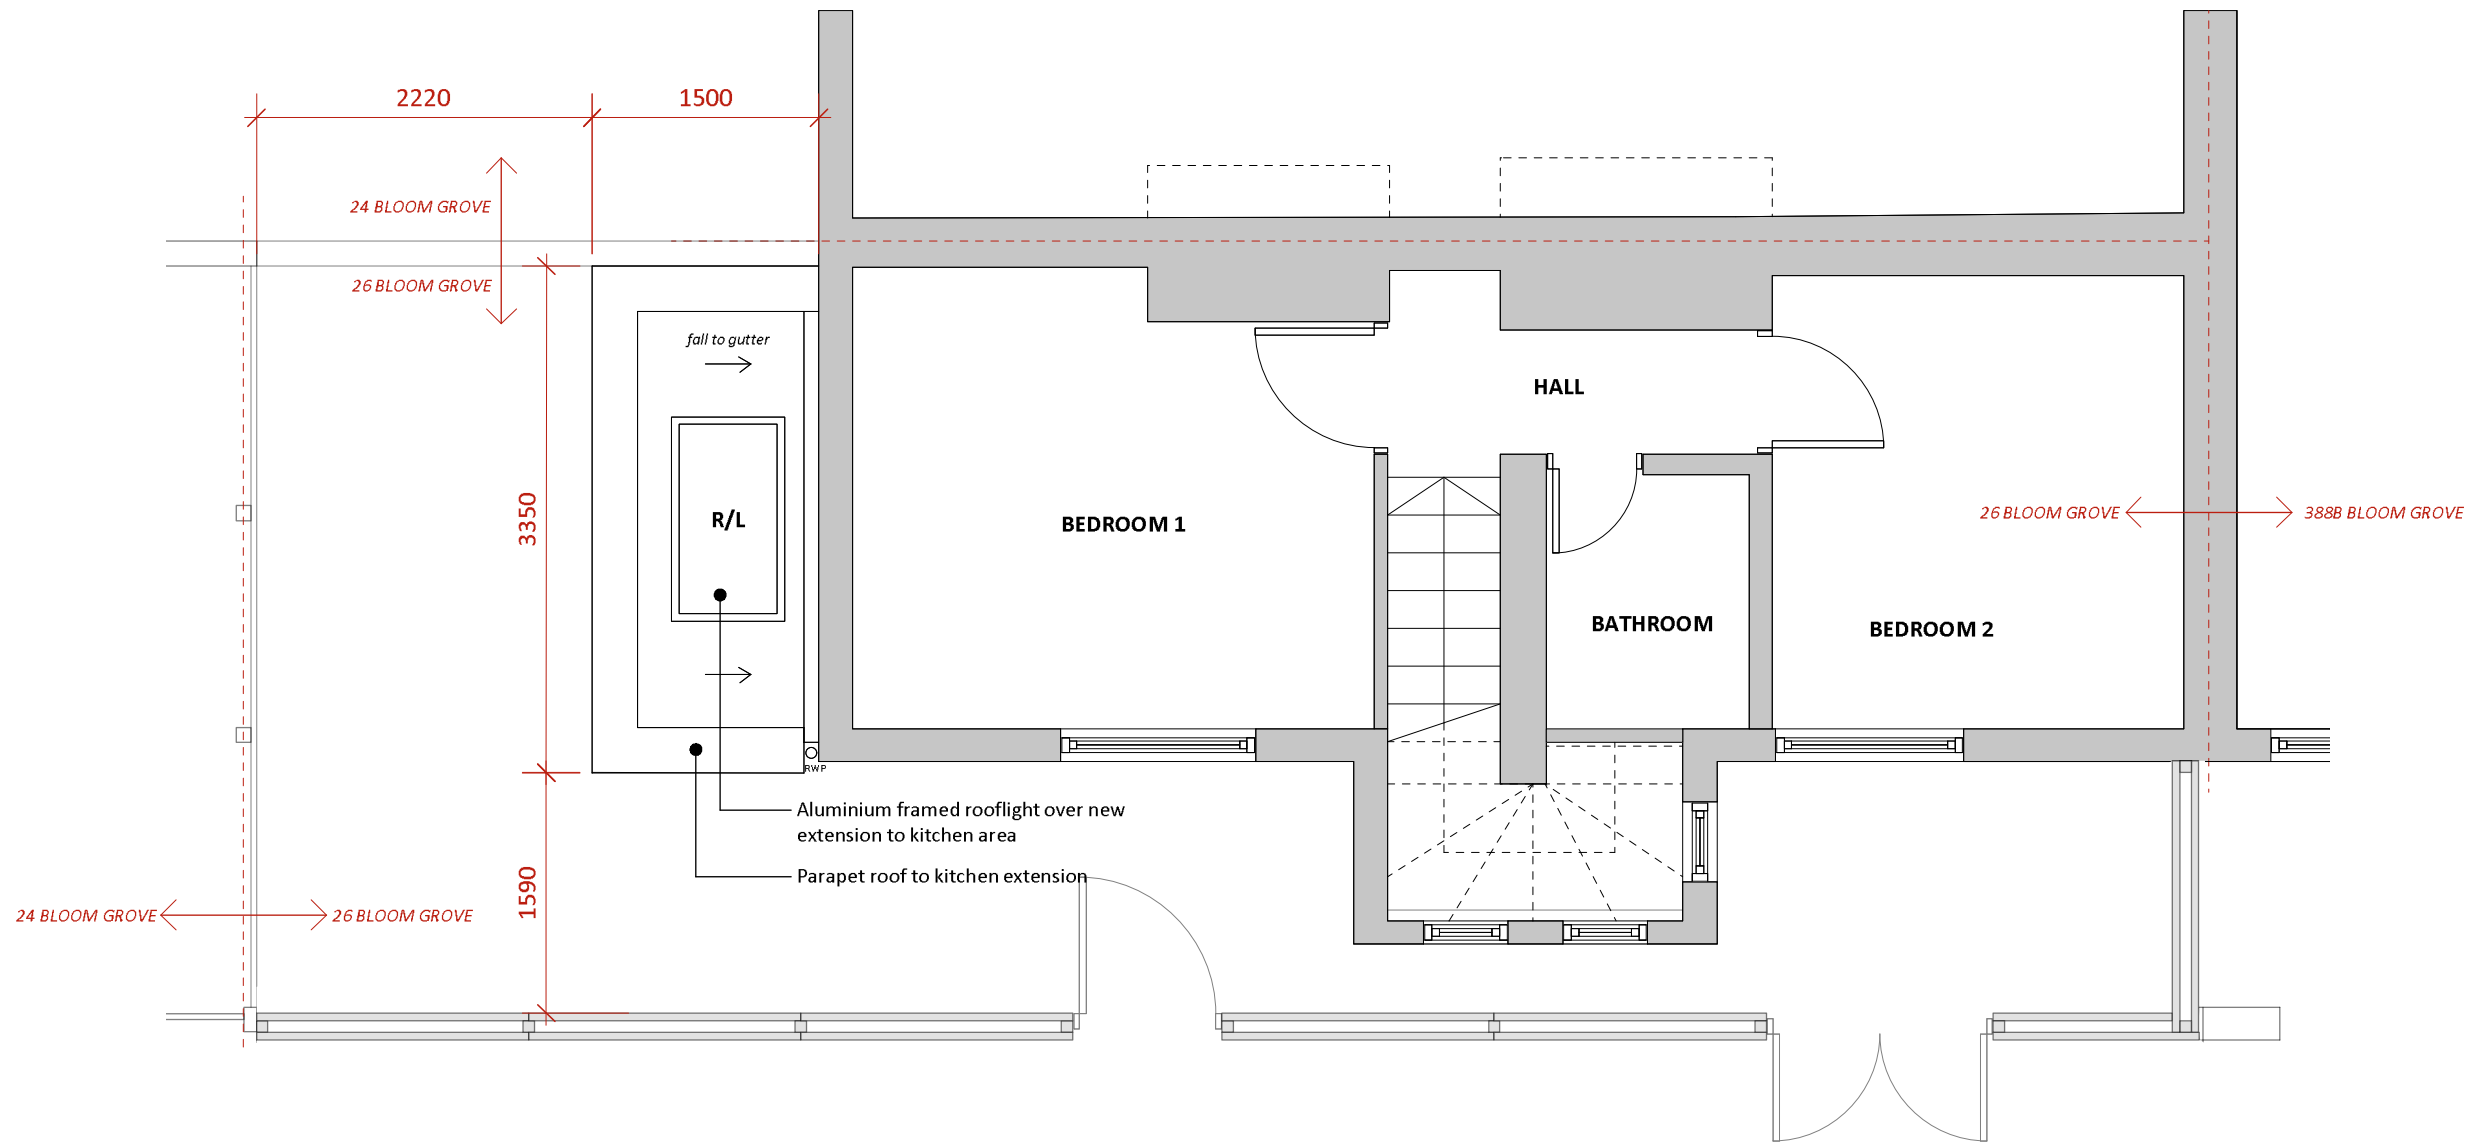

This is for information only and is not intended for precise dimensions. Do not scale from drawing for site purposes

Scale bar:

Revisions:
No Date Notes

Proposed L1 Plan
Scale: 1:50

Project: 26 Bloom Grove Extension

Address: 26 Bloom Grove
West Norwood, London
SE27 0HZ

Client: Mr SJ Charlton

Drawn by: MC

Date: 07/05/2021

Scale @ a3: 1:50

Status: PLANNING

Title: Proposed L1 Plan

Dwg No: BG-0107