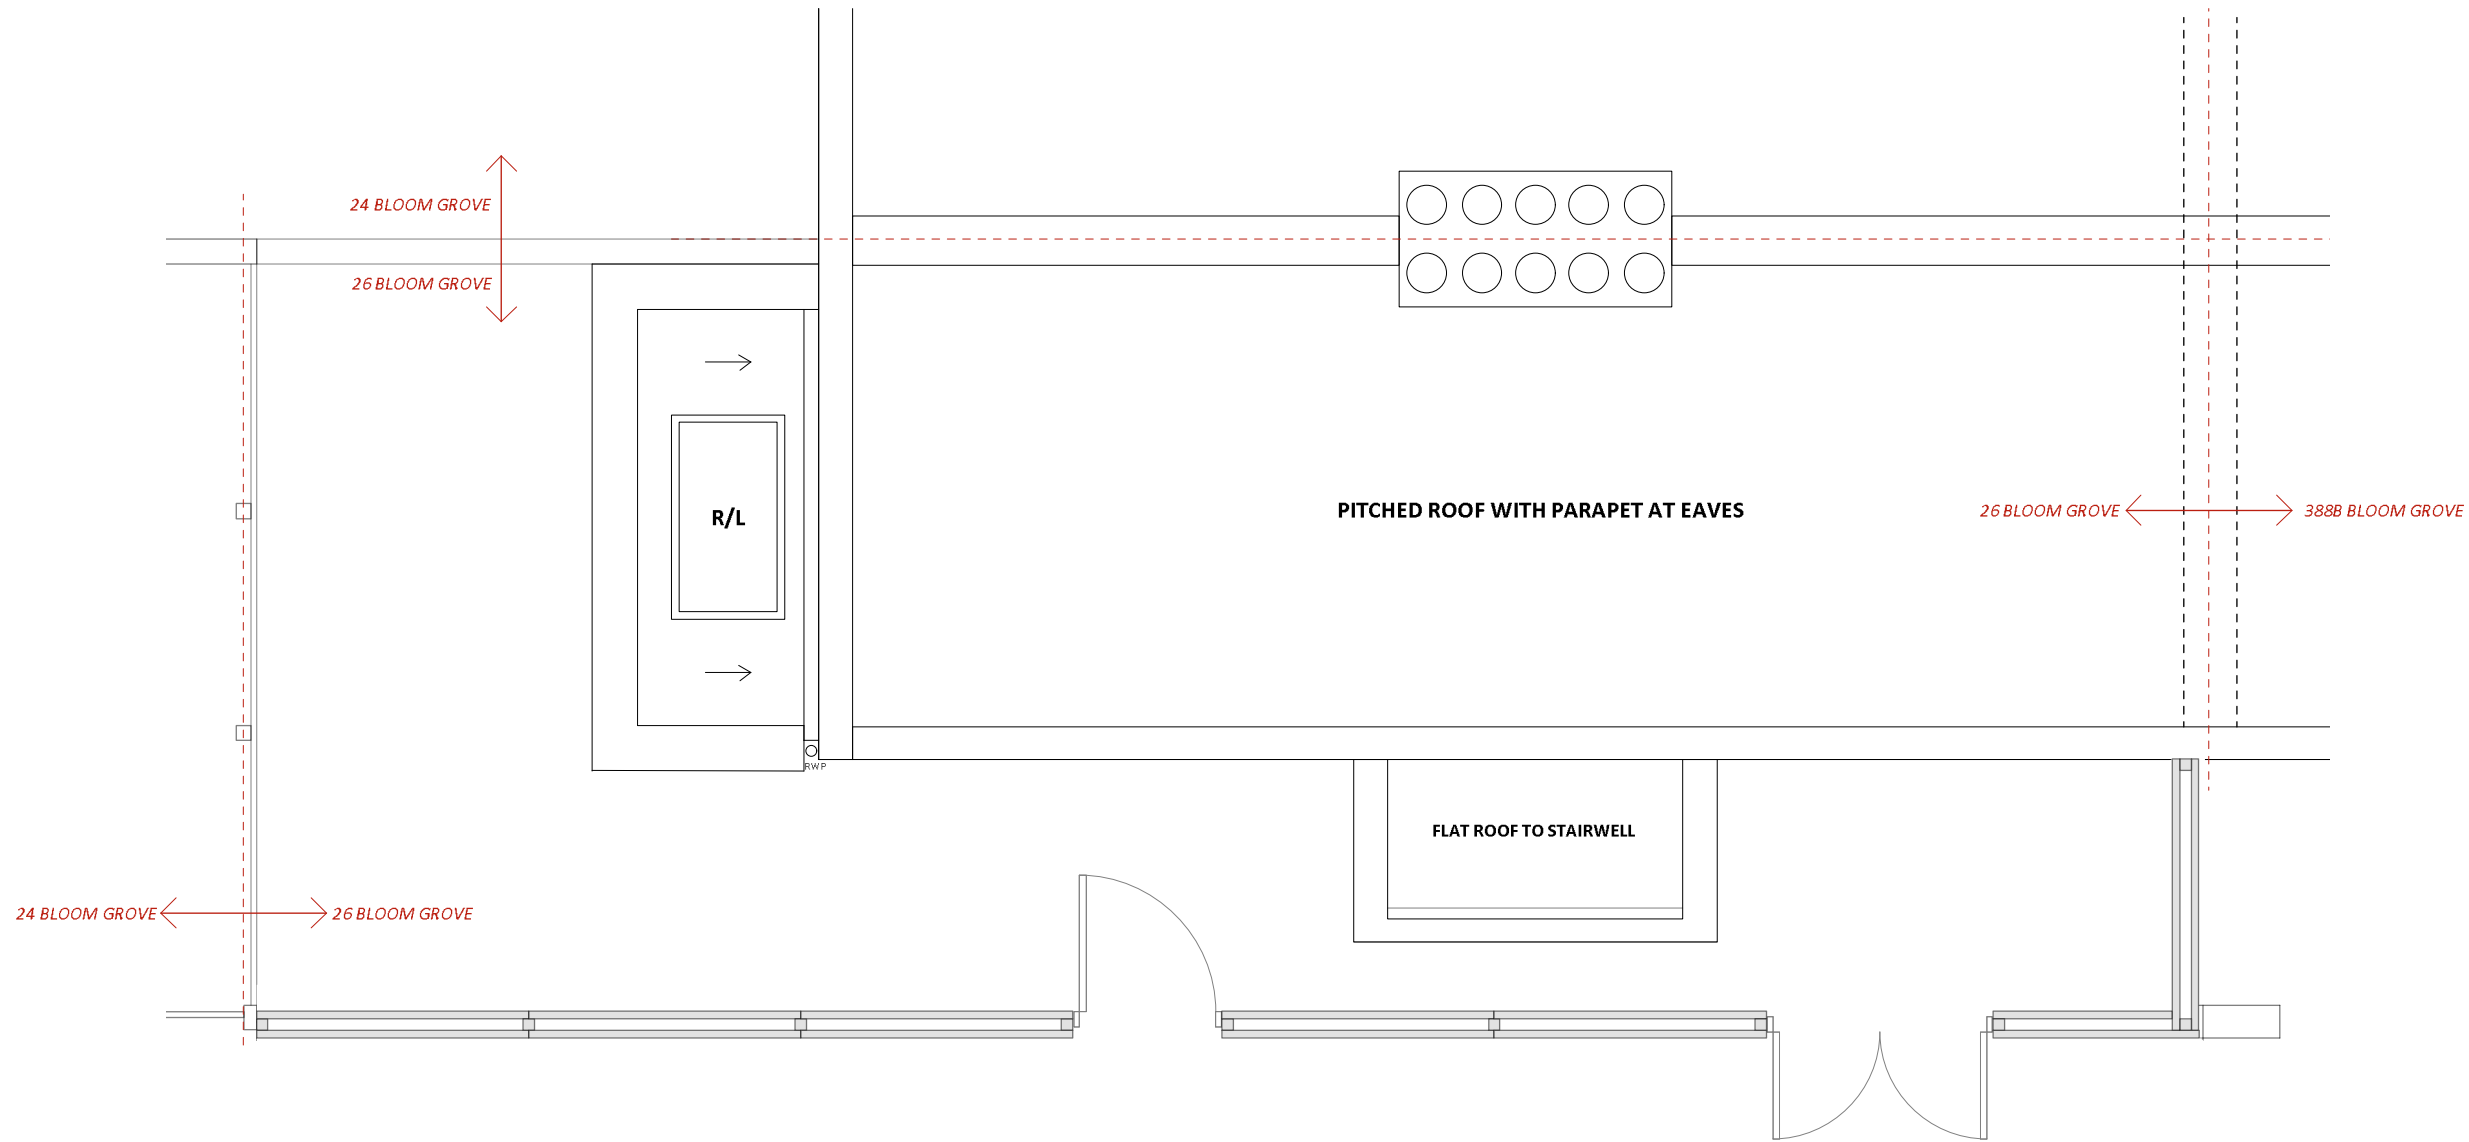

This is for information only and is not intended for precise dimensions. Do not scale from drawing for site purposes

Scale bar:

Revisions:  
No Date Notes

Proposed LR Plan  
Scale: 1:50

Project: 26 Bloom Grove Extension

Address: 26 Bloom Grove  
West Norwood, London  
SE27 0HZ

Client: Mr SJ Charlton

Drawn by: MC

Date: 07/05/2021

Scale @ a3: 1:50

Status: PLANNING

Title: Proposed LR Plan

Dwg No: BG-0108