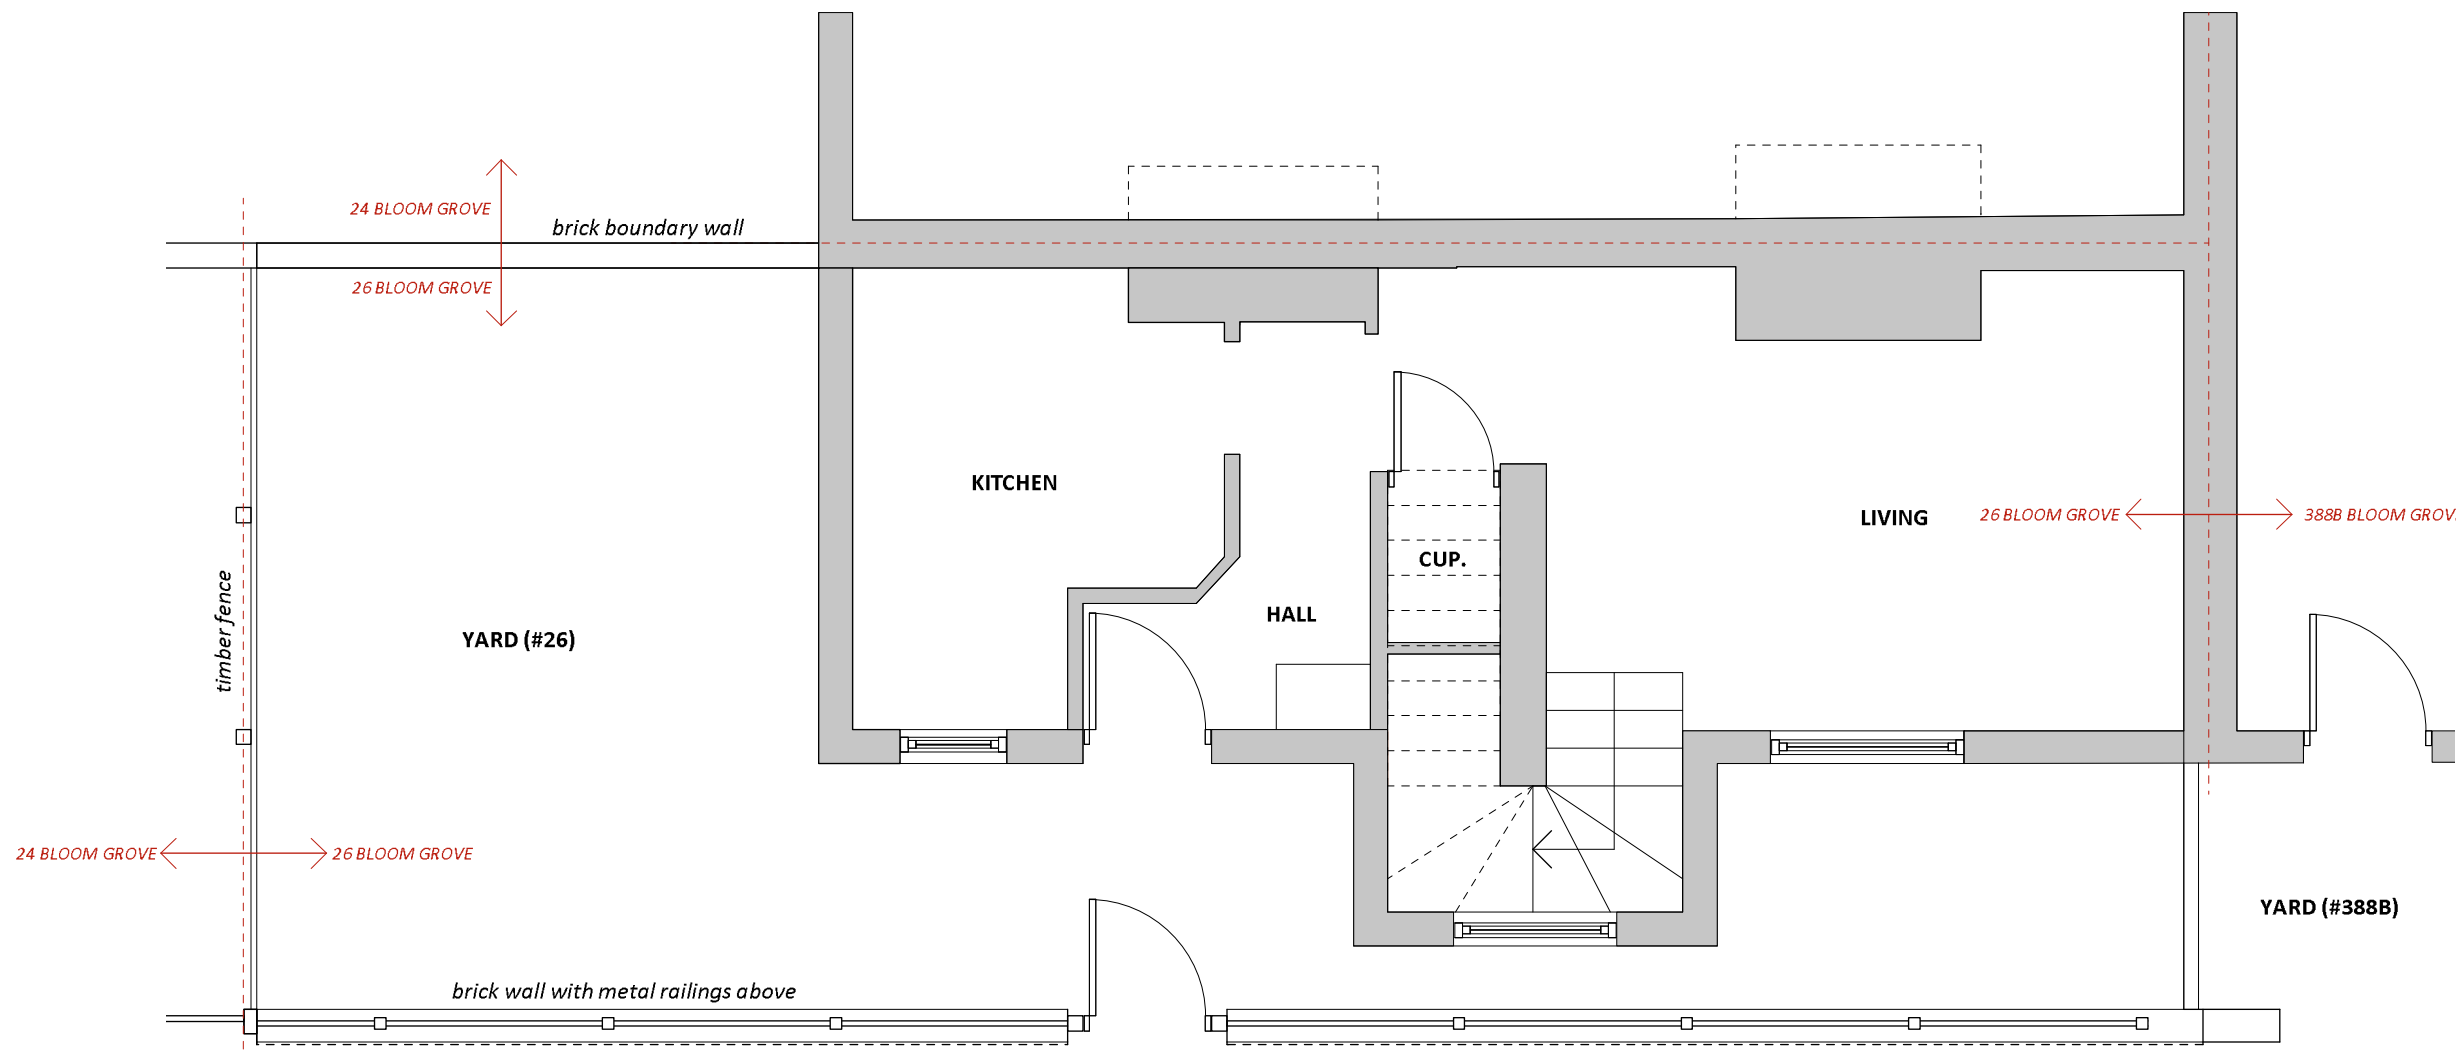

This is for information only and is not intended for precise dimensions. Do not scale from drawing for site purposes

Scale bar:

Revisions:
No Date Notes

Existing L0 Plan
Scale: 1:50

Project: 26 Bloom Grove Extension

Address: 26 Bloom Grove
West Norwood, London
SE27 0HZ

Client: Mr SJ Charlton

Drawn by: MC

Date: 07/05/2021

Scale @ a3: 1:50

Status: PLANNING

Title: Existing L0 Plan

Dwg No: BG-0103
Rev: P00