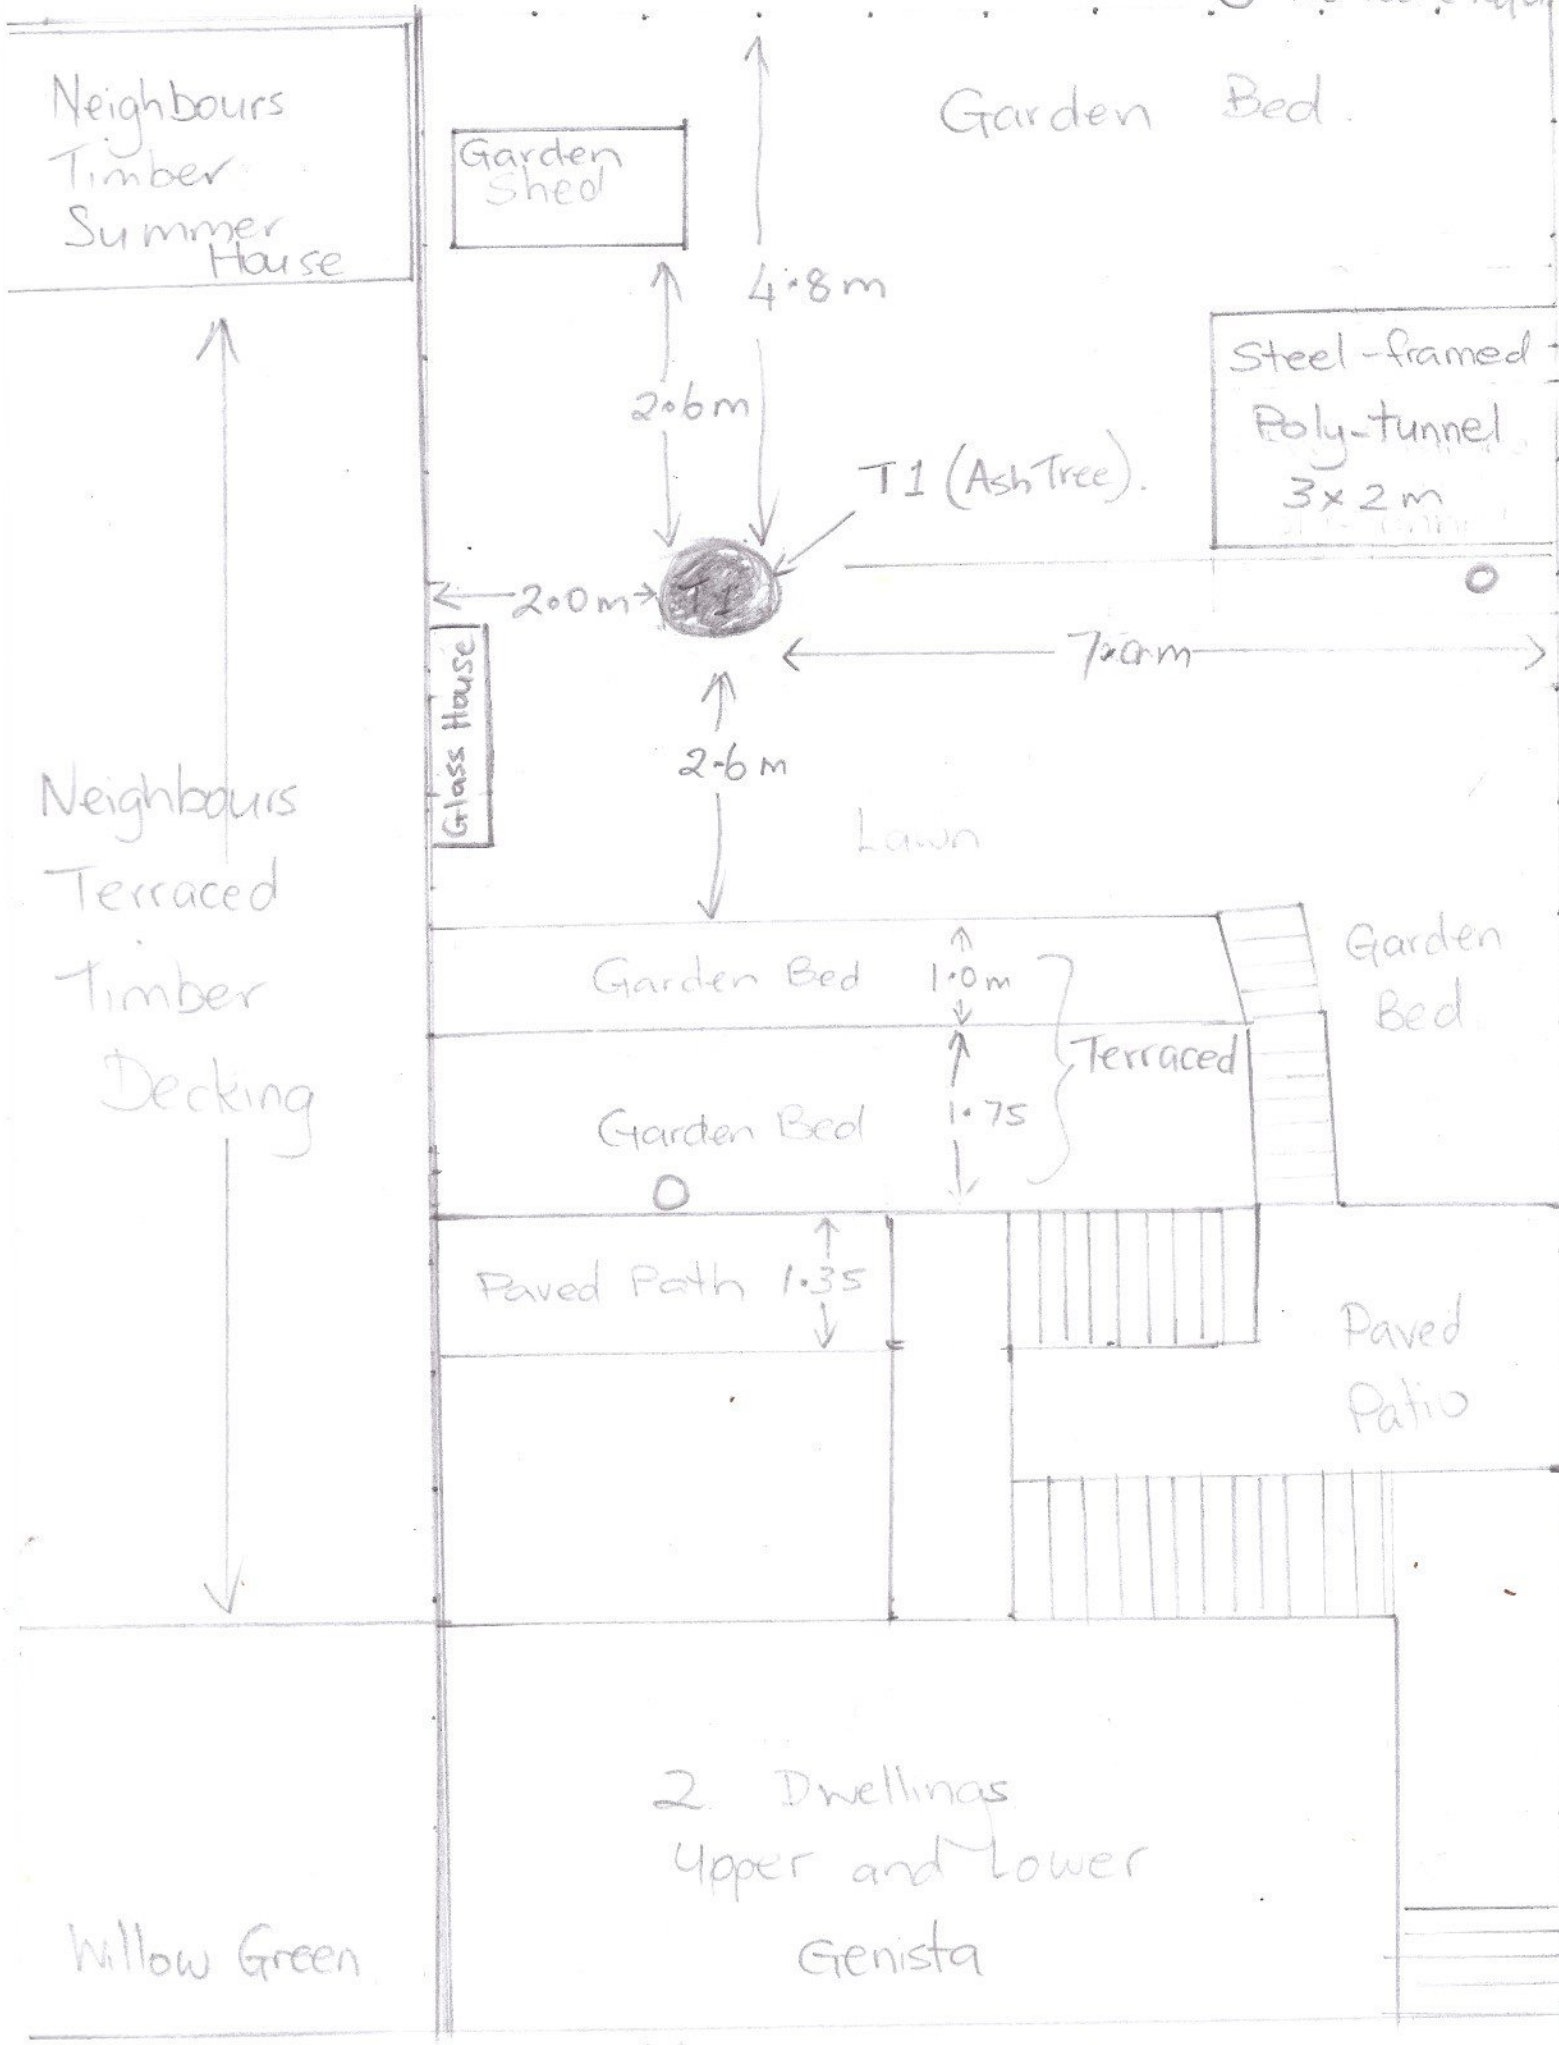

Footpath access to houses behind

- Tree to be Removed
- No work required

Neighbours  
Timber  
Summer  
House

Garden  
Shed

Garden Bed

Steel-framed  
Poly-tunnel  
3x2m

T1 (Ash Tree)

Glass House

Neighbours  
Terraced  
Timber  
Decking

Lawn

Garden Bed

Garden  
Bed

Garden Bed

Terraced

Paved Path

Paved  
Patio

2 Dwellings  
Upper and Lower  
Genista

Willow Green

Downs View