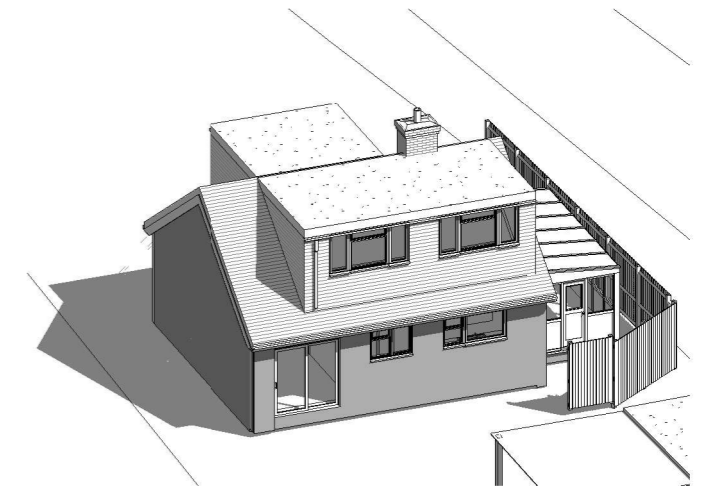

**Location Plan**  
1 : 1250

**Site Plan**  
1 : 200

**3D View 1**

**3D View 2**

Kilomron Farnham Road Holt Pound

Existing Site Plan and Location

Scale @ A3  
As indicated

Date  
11.09.2019

Drawn by  
D.Owolana

Drawing number  
FLU.1268.2.01

Rev

No.	Description	Date