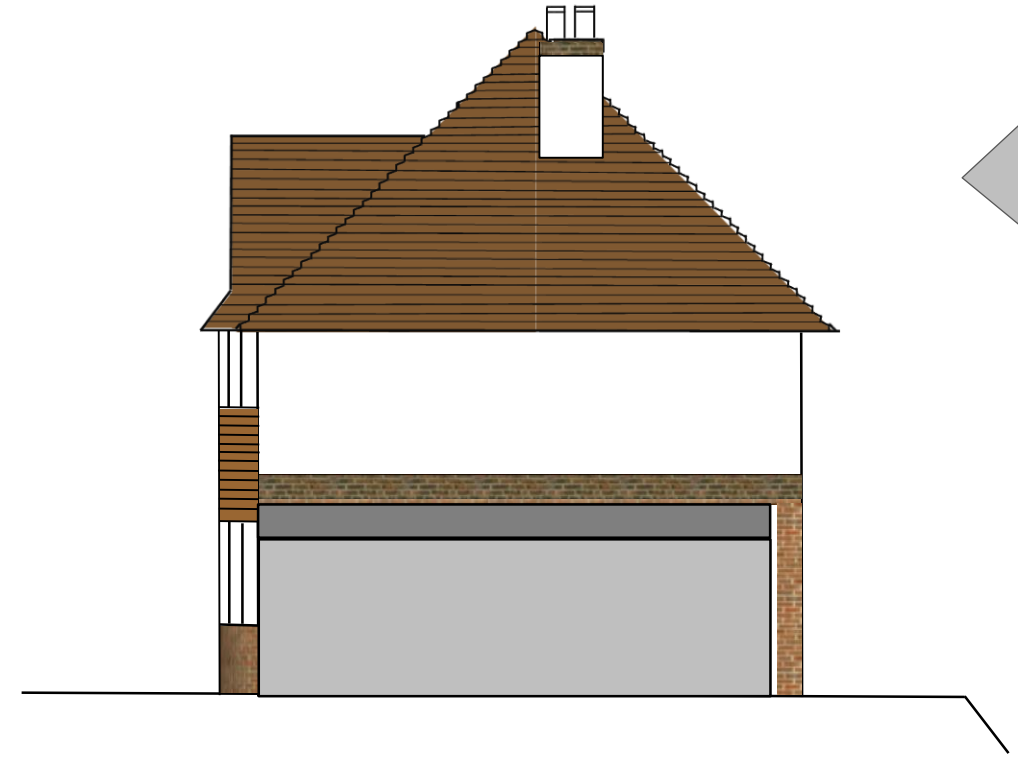

FRONT ELEVATION (SOUTH EAST)

SIDE ELEVATION (SOUTH WEST)

REAR ELEVATION (NORTH WEST)

SIDE ELEVATION (NORTH EAST)

Existing Elevations

11 Boxgrove Avenue Guildford. Surrey. GU1 1XG.

DRAWN BY	CHECKED BY	PASSED BY	DATE	SCALE @ A3	STATUS	FILEPATH	Drawing No.
RH	EH	RH	17/05/2021	1:100	FINAL	C:\Boxgrove_11	21/002