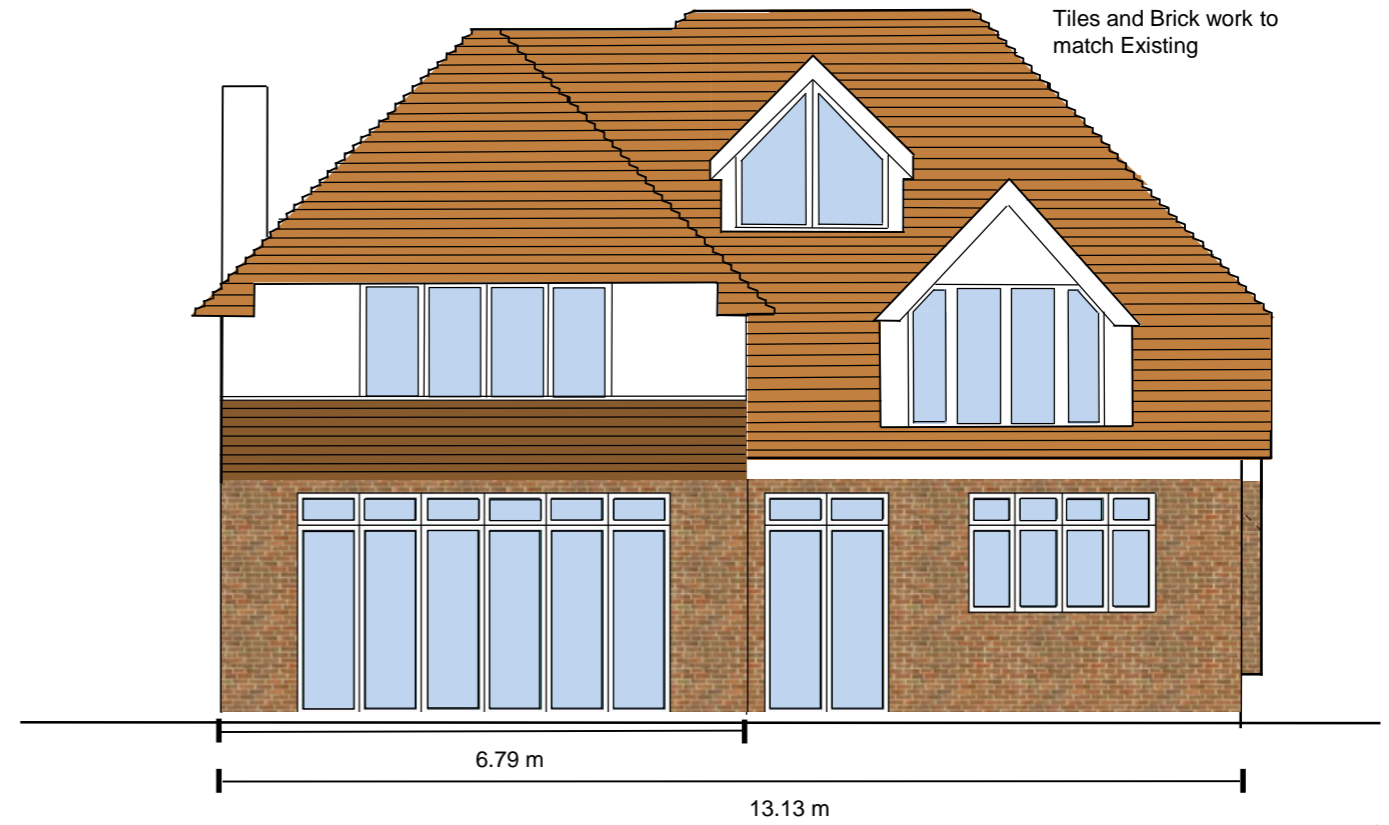

FRONT ELEVATION (SOUTH EAST)

REAR ELEVATION (NORTH WEST)

SIDE ELEVATION (SOUTH WEST)

SIDE ELEVATION (NORTH EAST)

Proposed Elevations

11 Boxgrove Avenue Guildford. Surrey. GU1 1XG.

FILEPATH

C:\Boxgrove_11

Drawing No.

21/004

DRAWN BY
RH

CHECKED BY
EH

PASSED BY
RH

DATE
17/05/202

SCALE @ A3
1:100

STATUS
FINAL