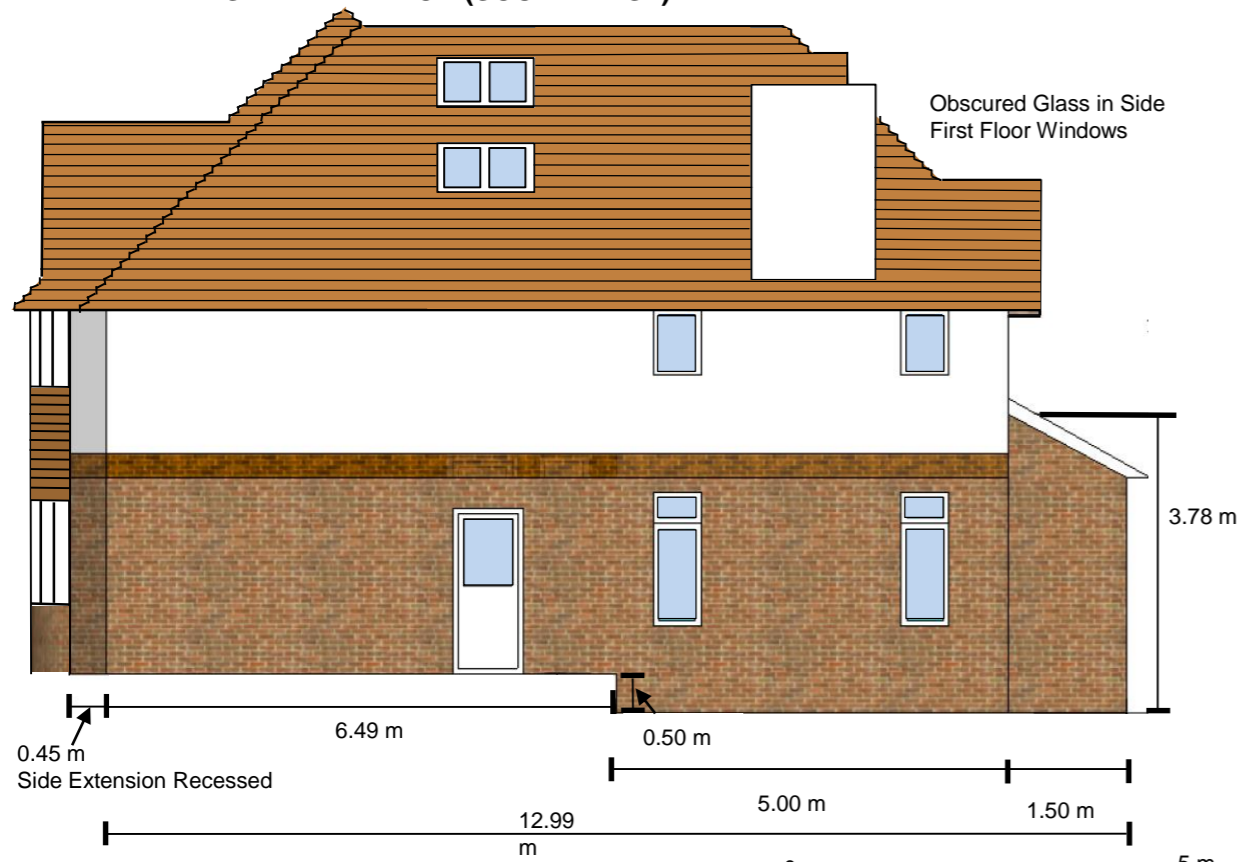

FRONT ELEVATION (SOUTH EAST)

REAR ELEVATION (NORTH WEST)

SIDE ELEVATION (SOUTH WEST)

SIDE ELEVATION (NORTH EAST)

Proposed Elevations

11 Boxgrove Avenue Guildford. Surrey. GU1 1XG.

FILEPATH

C:\Boxgrove_11

Drawing No.

21/004

DRAWN BY
RH

CHECKED BY
EH

PASSED BY
RH

DATE
17/05/202

SCALE @ A3
1:100

STATUS
FINAL