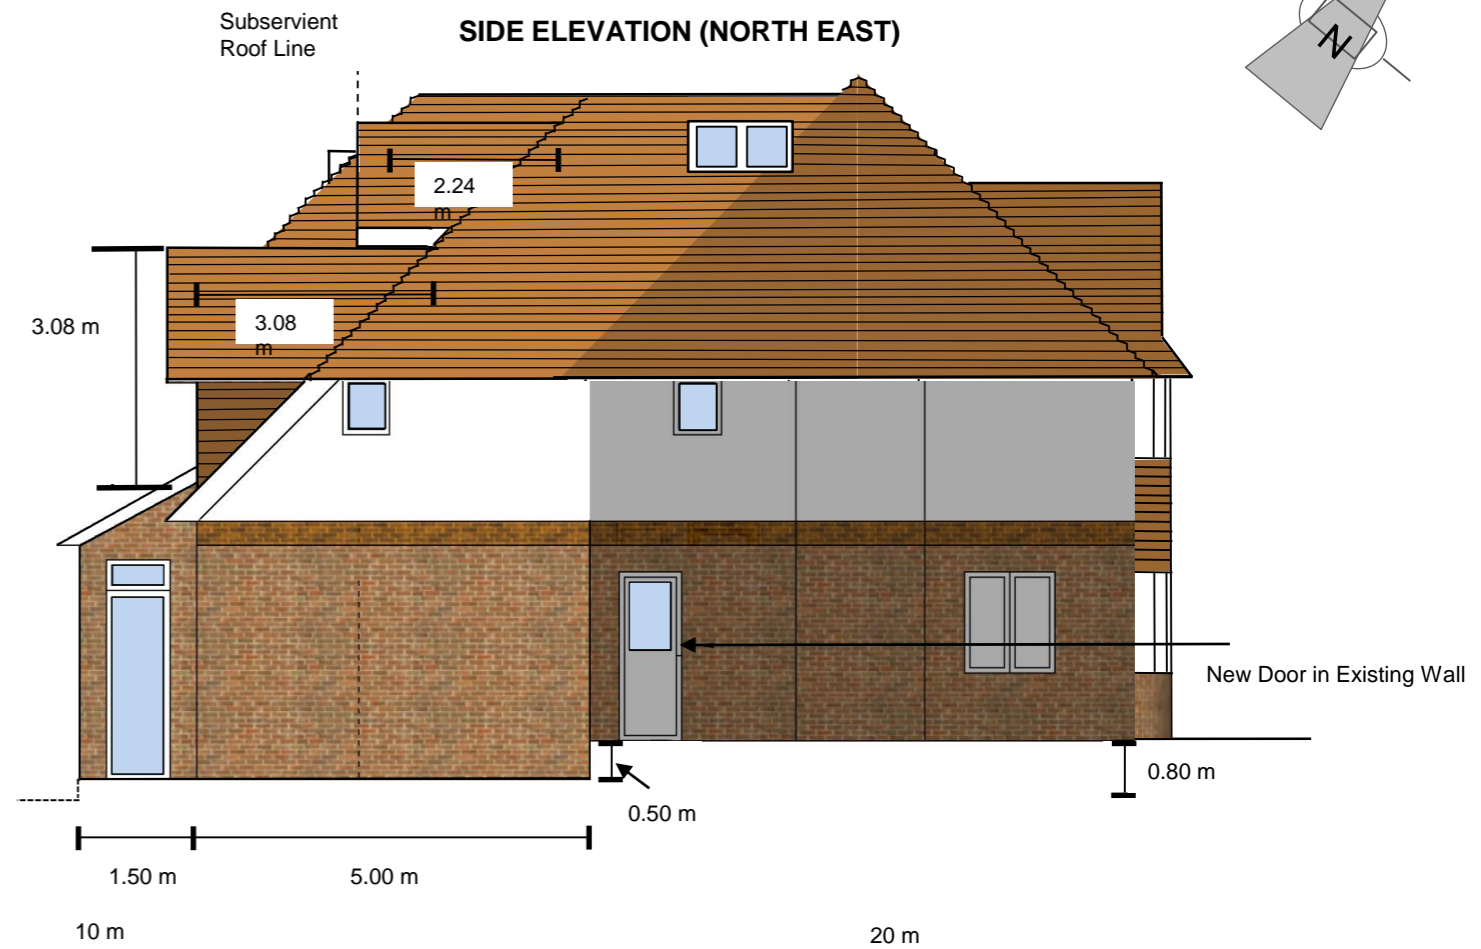

FRONT ELEVATION (SOUTH EAST)

REAR ELEVATION (NORTH WEST)

SIDE ELEVATION (SOUTH WEST)

SIDE ELEVATION (NORTH EAST)

Proposed Elevations

11 Boxgrove Avenue Guildford. Surrey. GU1 1XG.

FILEPATH

C:\Boxgrove_11

Drawing No.

21/004

DRAWN BY
RH

CHECKED BY
EH

PASSED BY
RH

DATE
17/05/202

SCALE @ A3
1:100

STATUS
FINAL