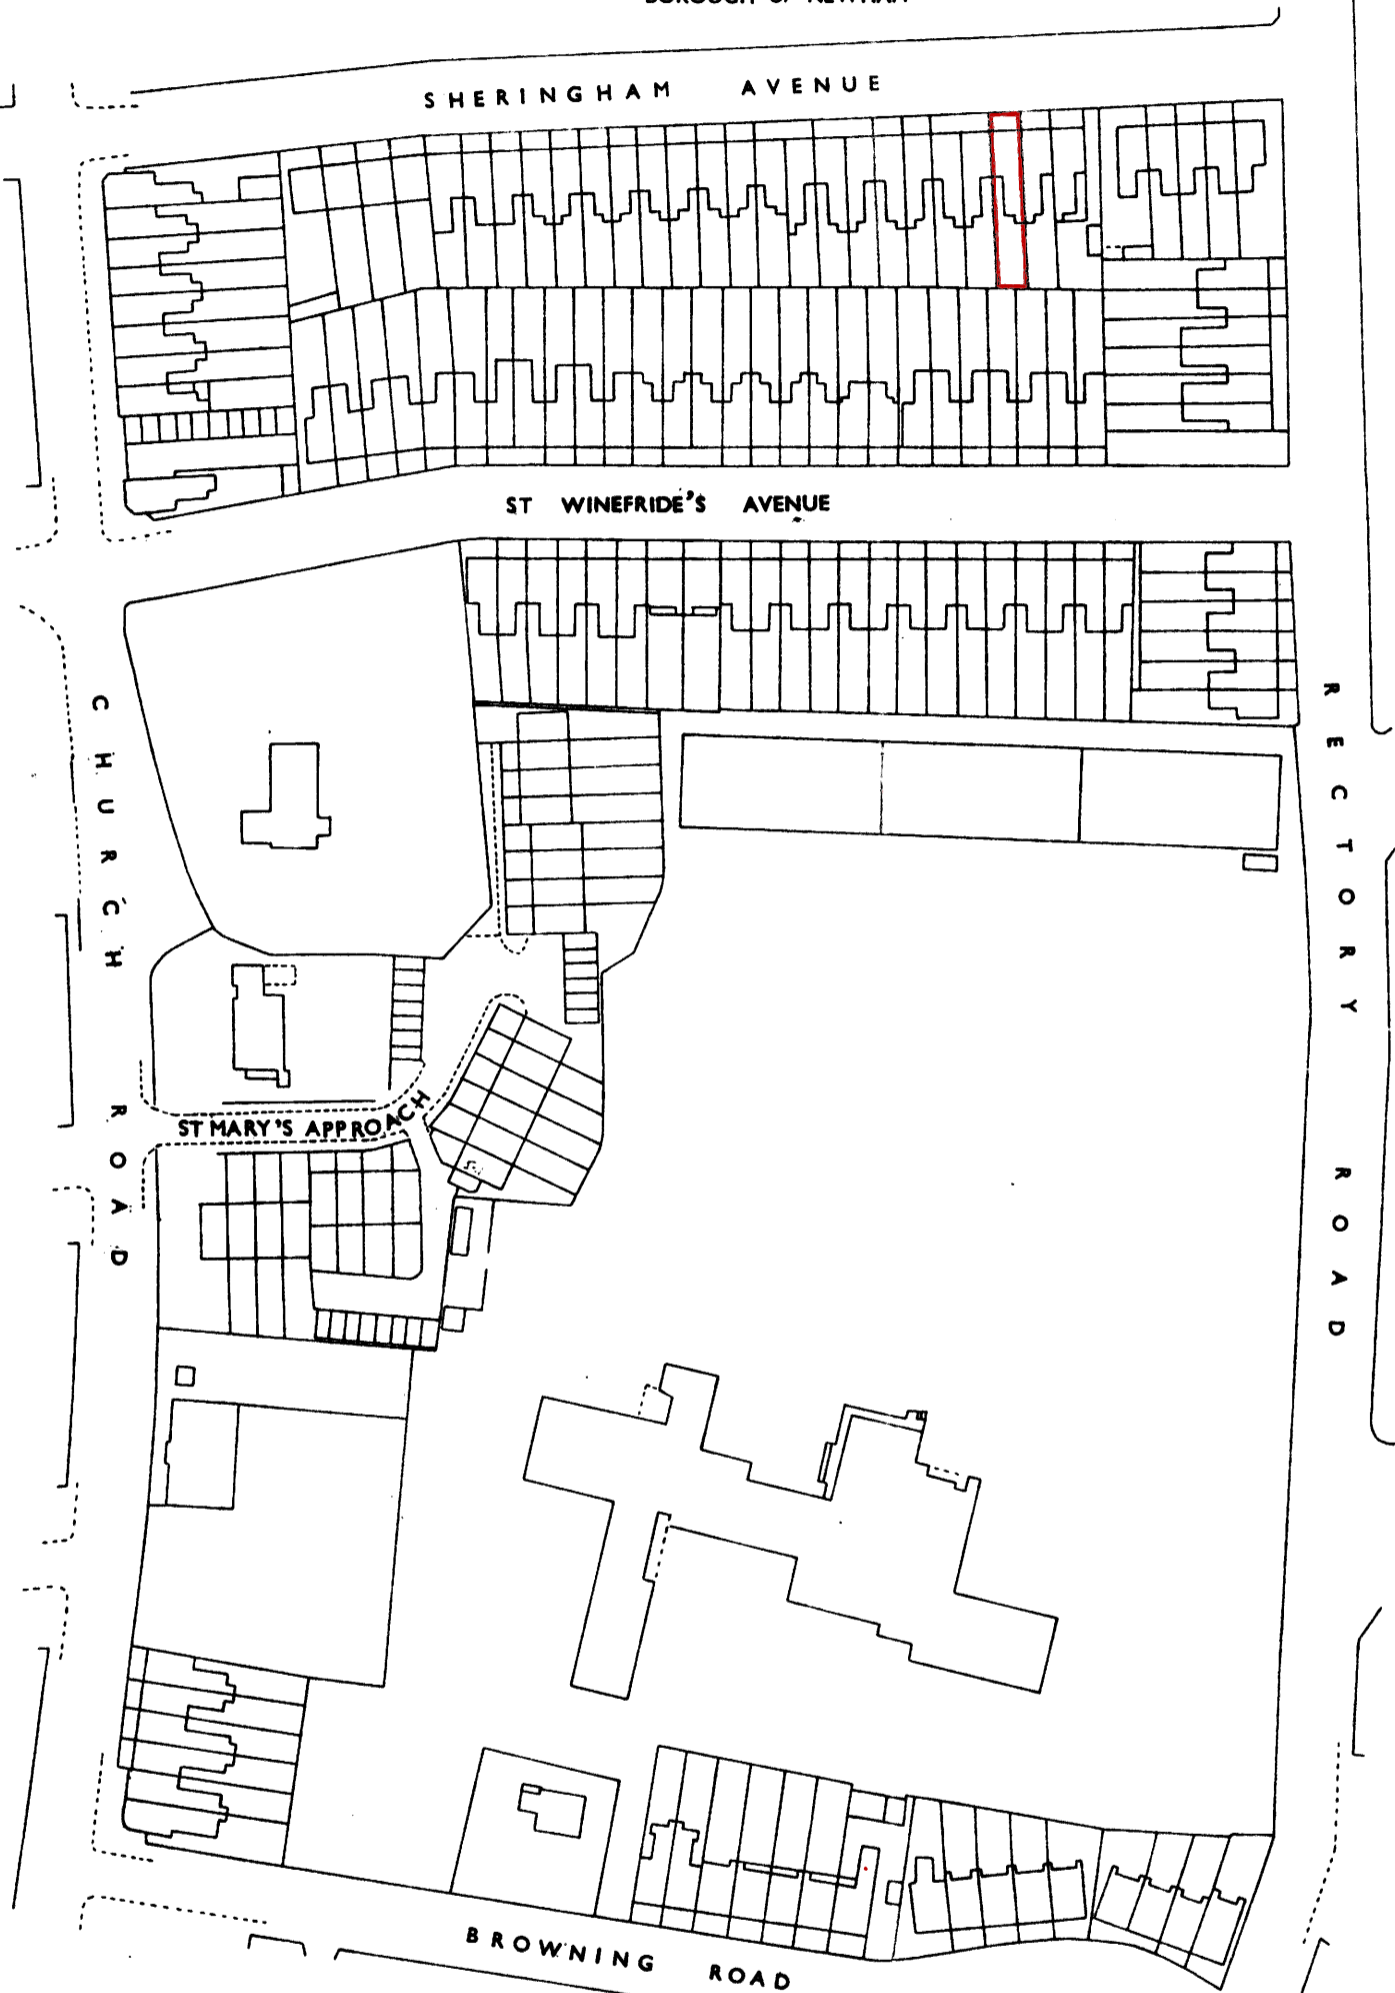

H. M. LAND REGISTRY

NATIONAL GRID PLAN
GREATER LONDON

TQ 4285

SECTION P

Scale 1/1250

BOROUGH OF NEWHAM

TQ 4385 SW
TQ 4285 SE

Made and printed by the Director
General of the Ordnance Survey,
Chessington, Surrey. 1964 for HMLR
© Crown Copyright 1964

TITLE No. EGL 134969

This is a copy of the title plan on 26 MAR 2021 at 09:38:35. This copy does not take account of any application made after that time even if still pending in HM Land Registry when this copy was issued.

HM Land Registry endeavours to maintain high quality and scale accuracy of title plan images. The quality and accuracy of any print will depend on your printer, your computer and its print settings. This title plan shows the general position, not the exact line, of the boundaries. It may be subject to distortions in scale. Measurements scaled from this plan may not match measurements between the same points on the ground.