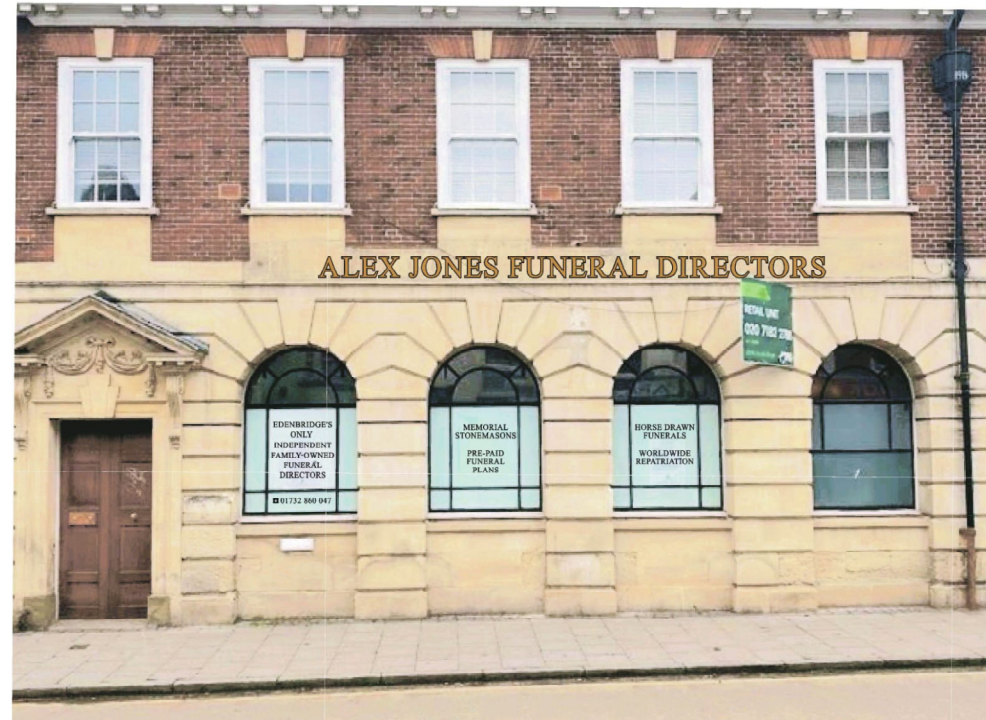

Proposed Artistic Image of Front Elevation