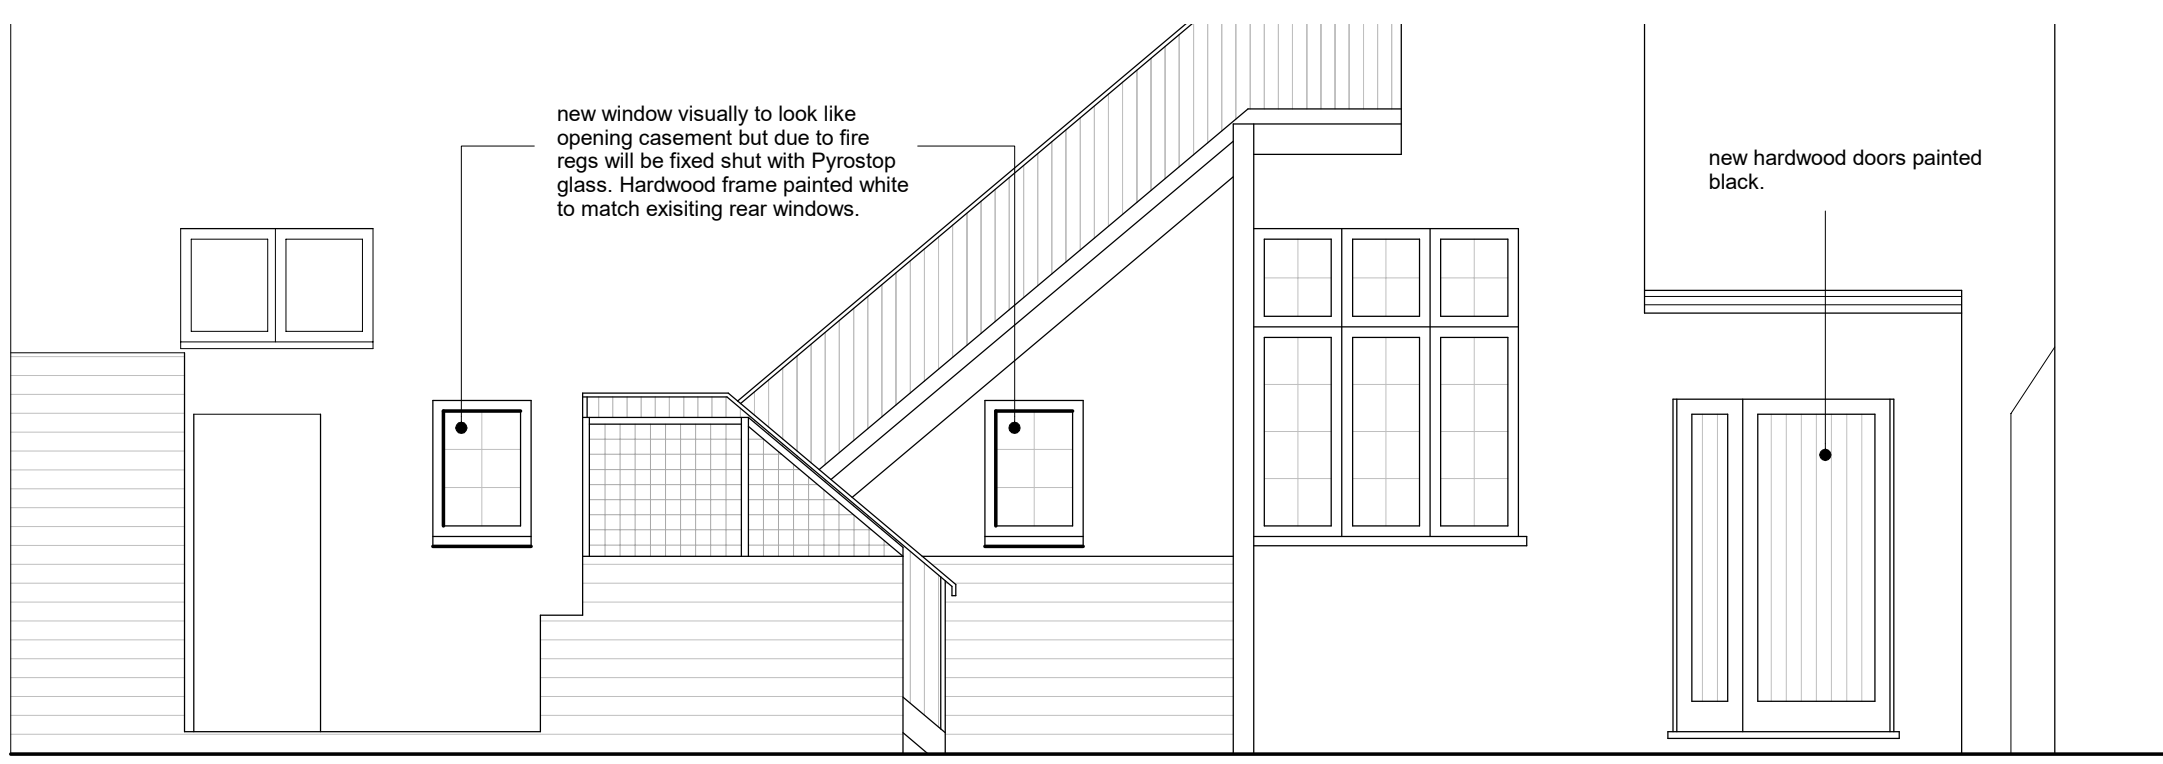

Proposed West Elevation - 1/50