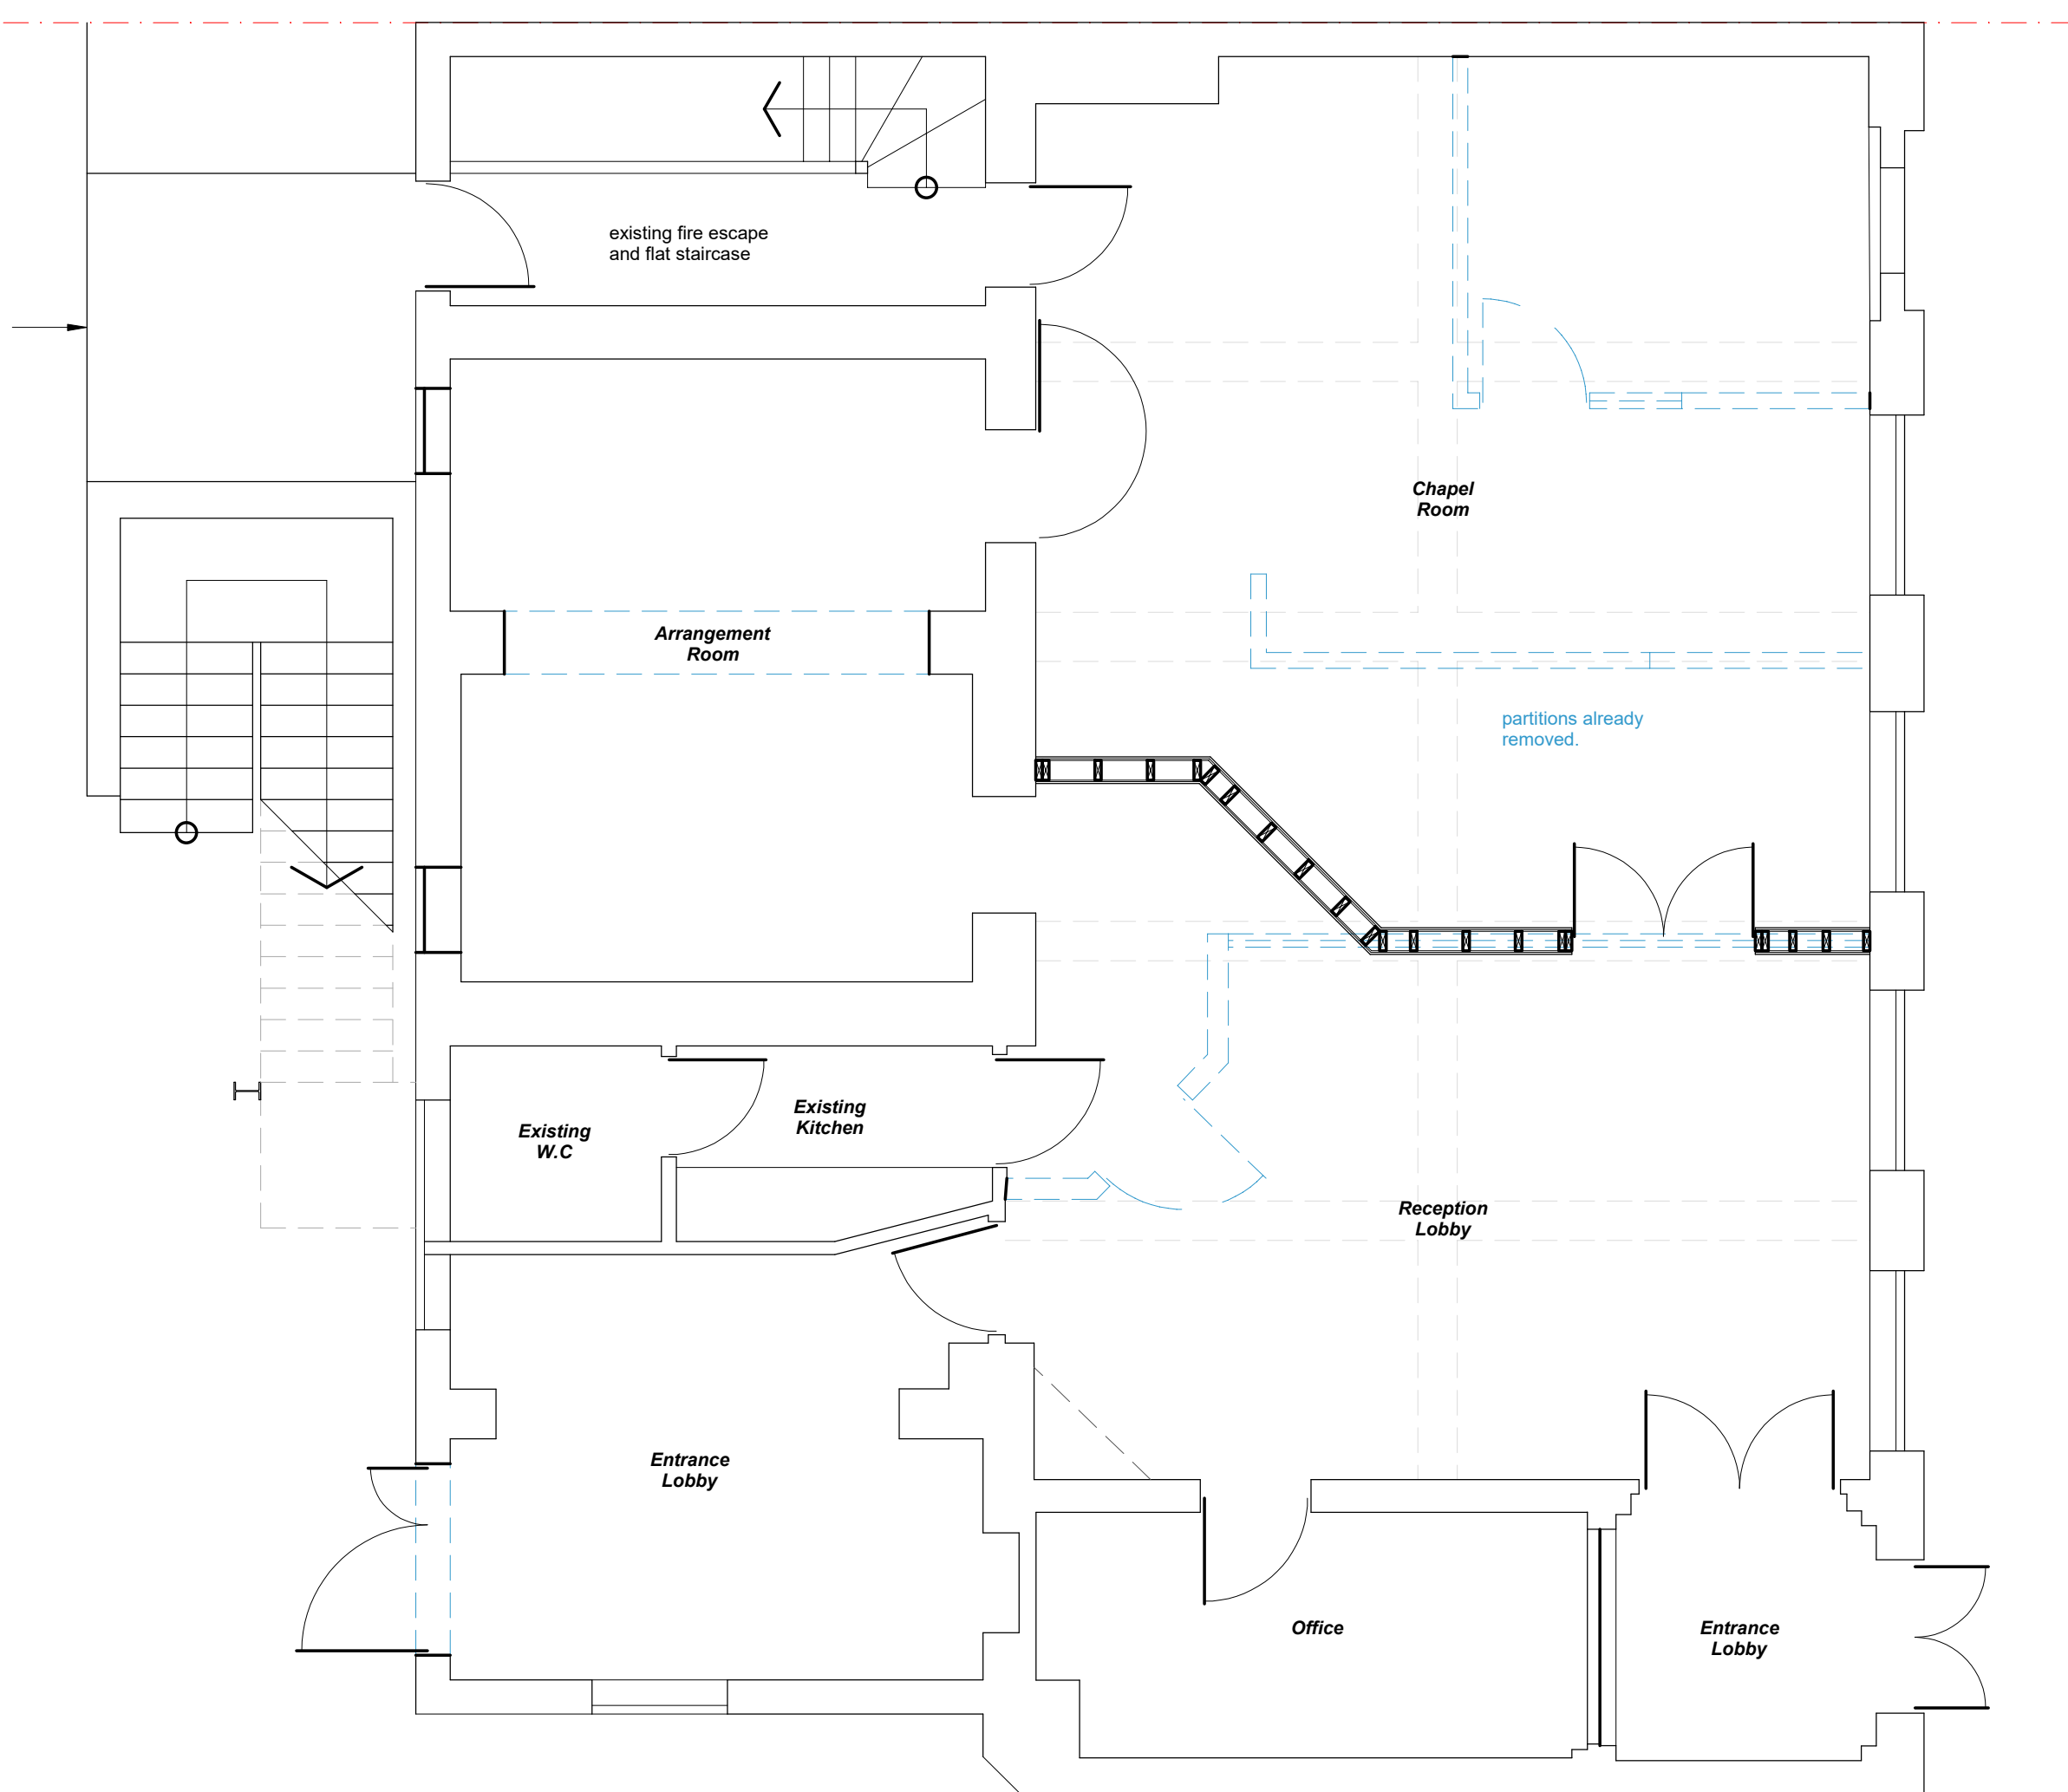

Proposed Ground Floor Plan - 1/50