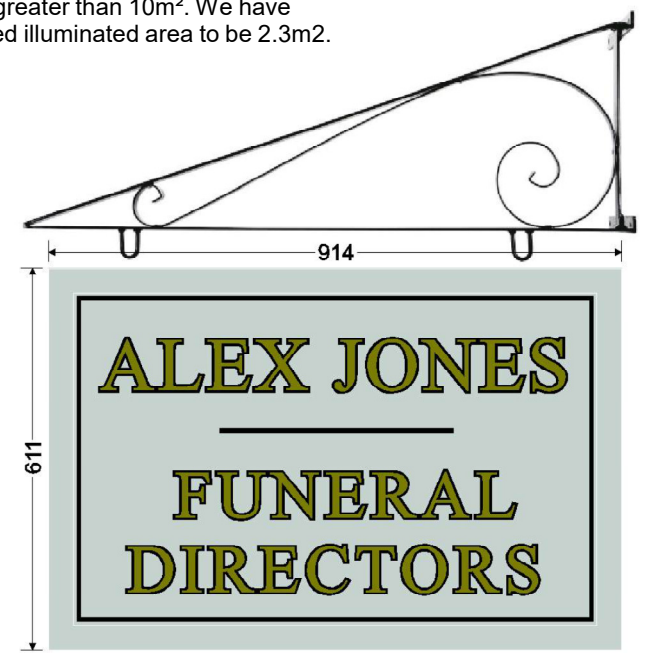

Proposed Artistic Image of Wall hung Sign.