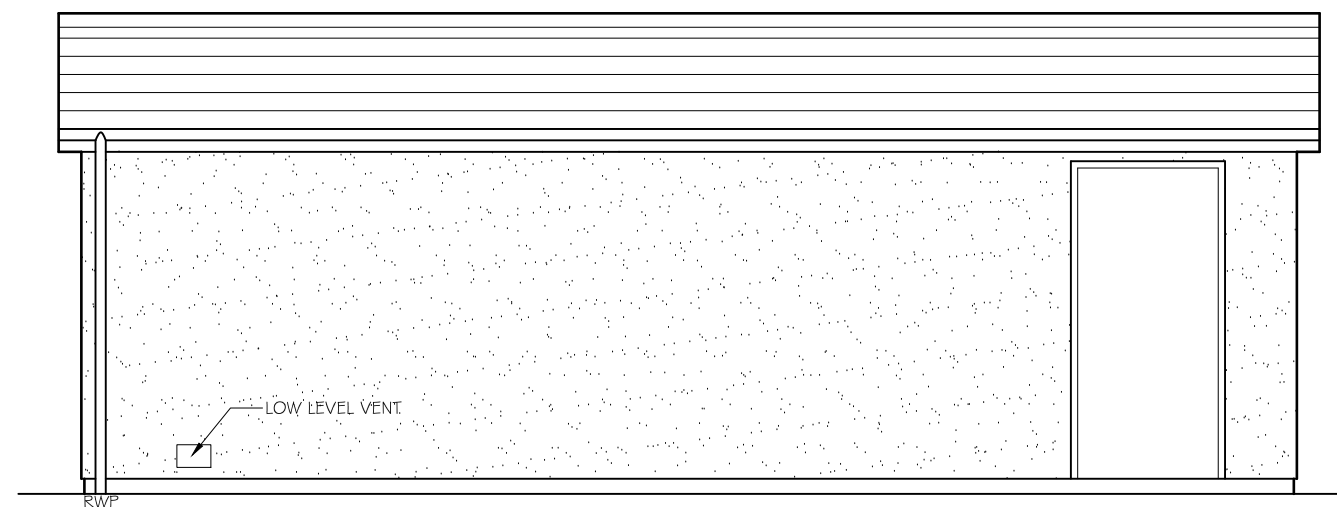

NORTH ELEVATION

EAST ELEVATION

SOUTH ELEVATION

WEST ELEVATION

VISUAL SCALE 1:50 @ A3

Project
 PROPOSED EXTENSION
 6 PANBRIDE VIEW, CARNOUSTIE

Title
 PROPOSED ELEVATION

suffix	date	description	
PLAN CDM			
Scale	Number	Revision	
1 : 50	BW05		