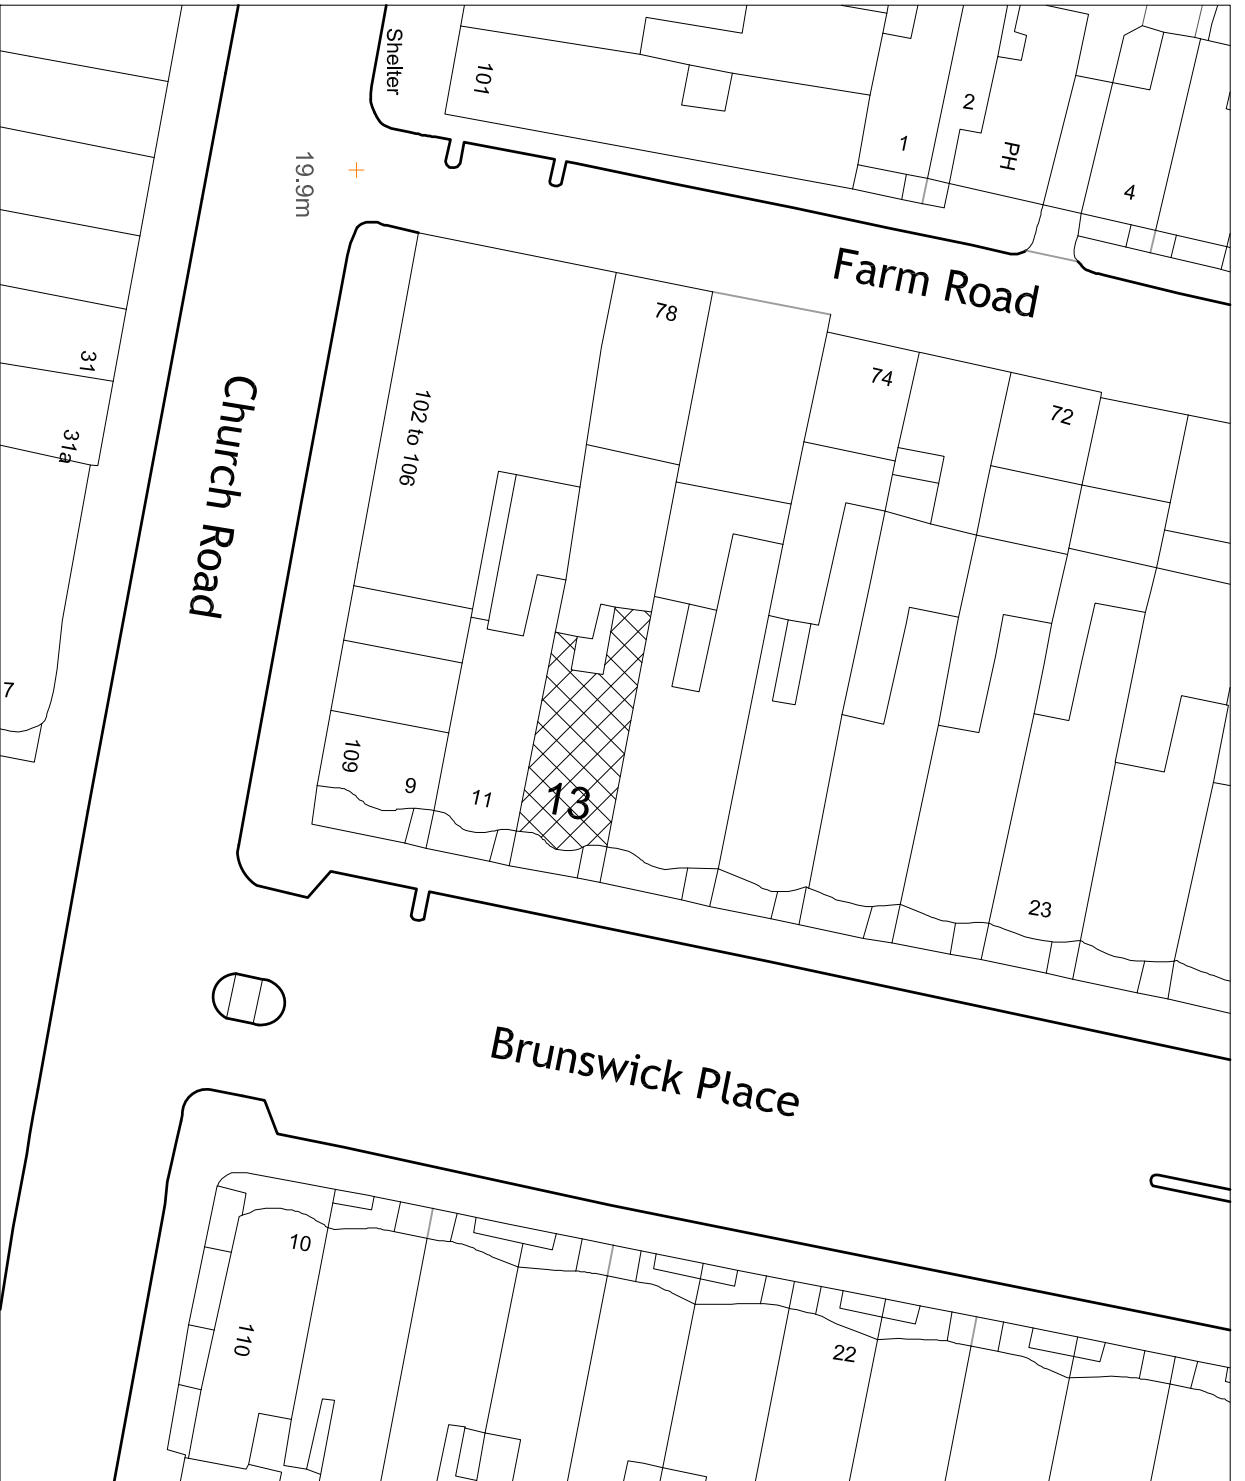

+SP Site Plan 1:500
 Scale in Metres 1:500

+LP Location Map 1:1250
 Scale in Metres 1:1250

brightonleaseplans

Tel 01273 271 250 - Mob 07811 270 338
 info@brightonleaseplans.co.uk
 www.brightonleaseplans.co.uk
 Brighton Lease Plans is a trading name of Revolver Creative Ltd

address
 13 Brunswick Place
 Hove
 BN3 1ND

title
 Location Map & Site Plan

client
 Investsave Ltd

date Mar 2020
scale as shown@A4

dra. no. 18-B53-10
revision.