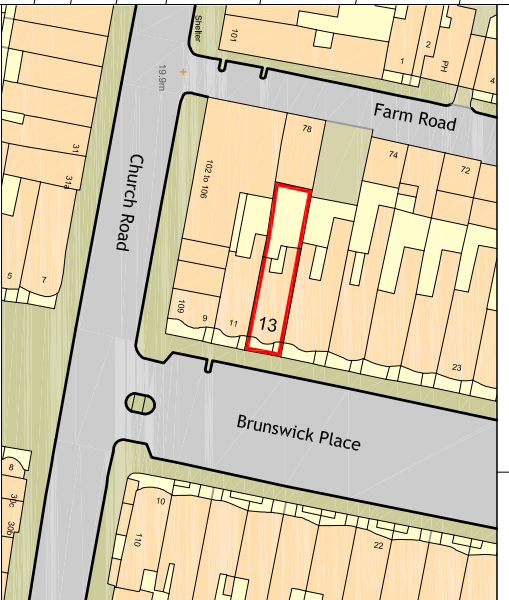

+SP Site Plan 1:500
 Scale in Metres 1:500

+LP Location Map 1:1250
 Scale in Metres 1:1250

brightonleaseplans

Tel 01273 271 250 - Mob 07811 270 338
 info@brightonleaseplans.co.uk
 www.brightonleaseplans.co.uk
 Brighton Lease Plans is a trading name of Revolver Creative Ltd

address
 13 Brunswick Place
 Hove
 BN3 1ND

title
 Location Map & Site Plan

client
 Investsave Ltd

date Mar 2020
scale as shown@A4

dra. no. 18-B53-10
revision.