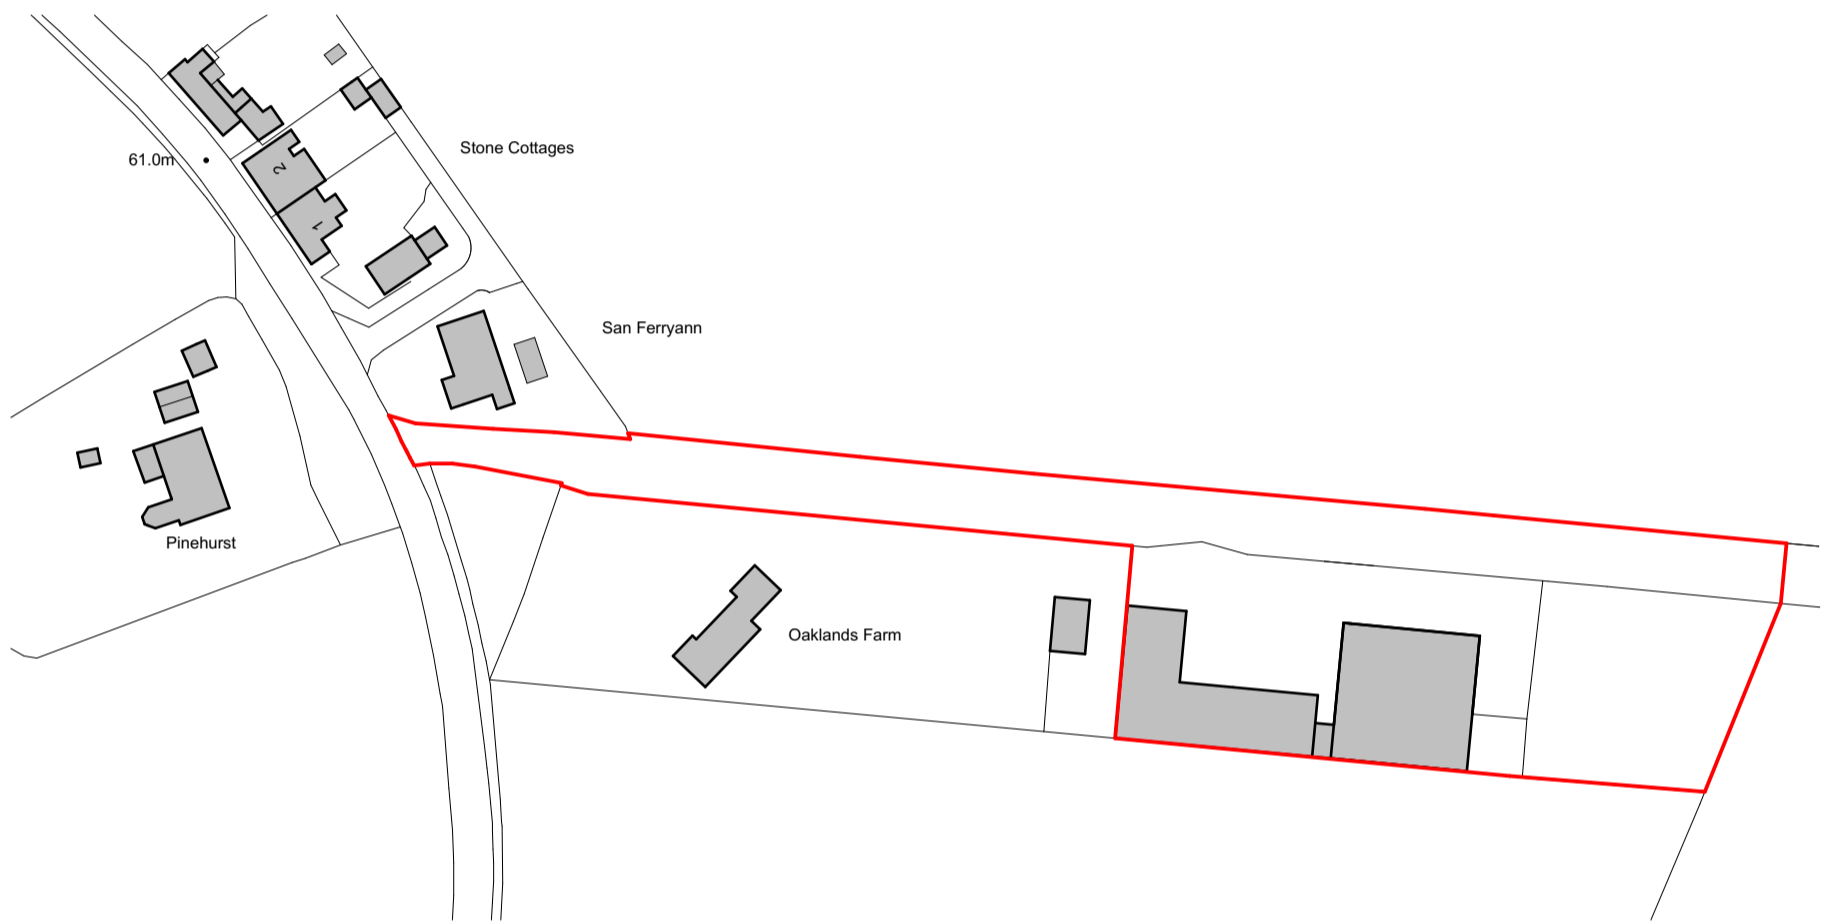

Issue Status			
Preliminary			
This drawing is copyright. Only figured dimensions to be worked to.			
Revision	Drawn	Check	Date

SCALE 1:1250
0 10 20 30 40 50 60m

client TW & KB Barker		
project Proposed Hay Store, Oaklands Farm, Wilby Eye		
drawing Site Location Plan		
date May 21	scale 1:1250	@ A3
drawn JDA	check ELG	