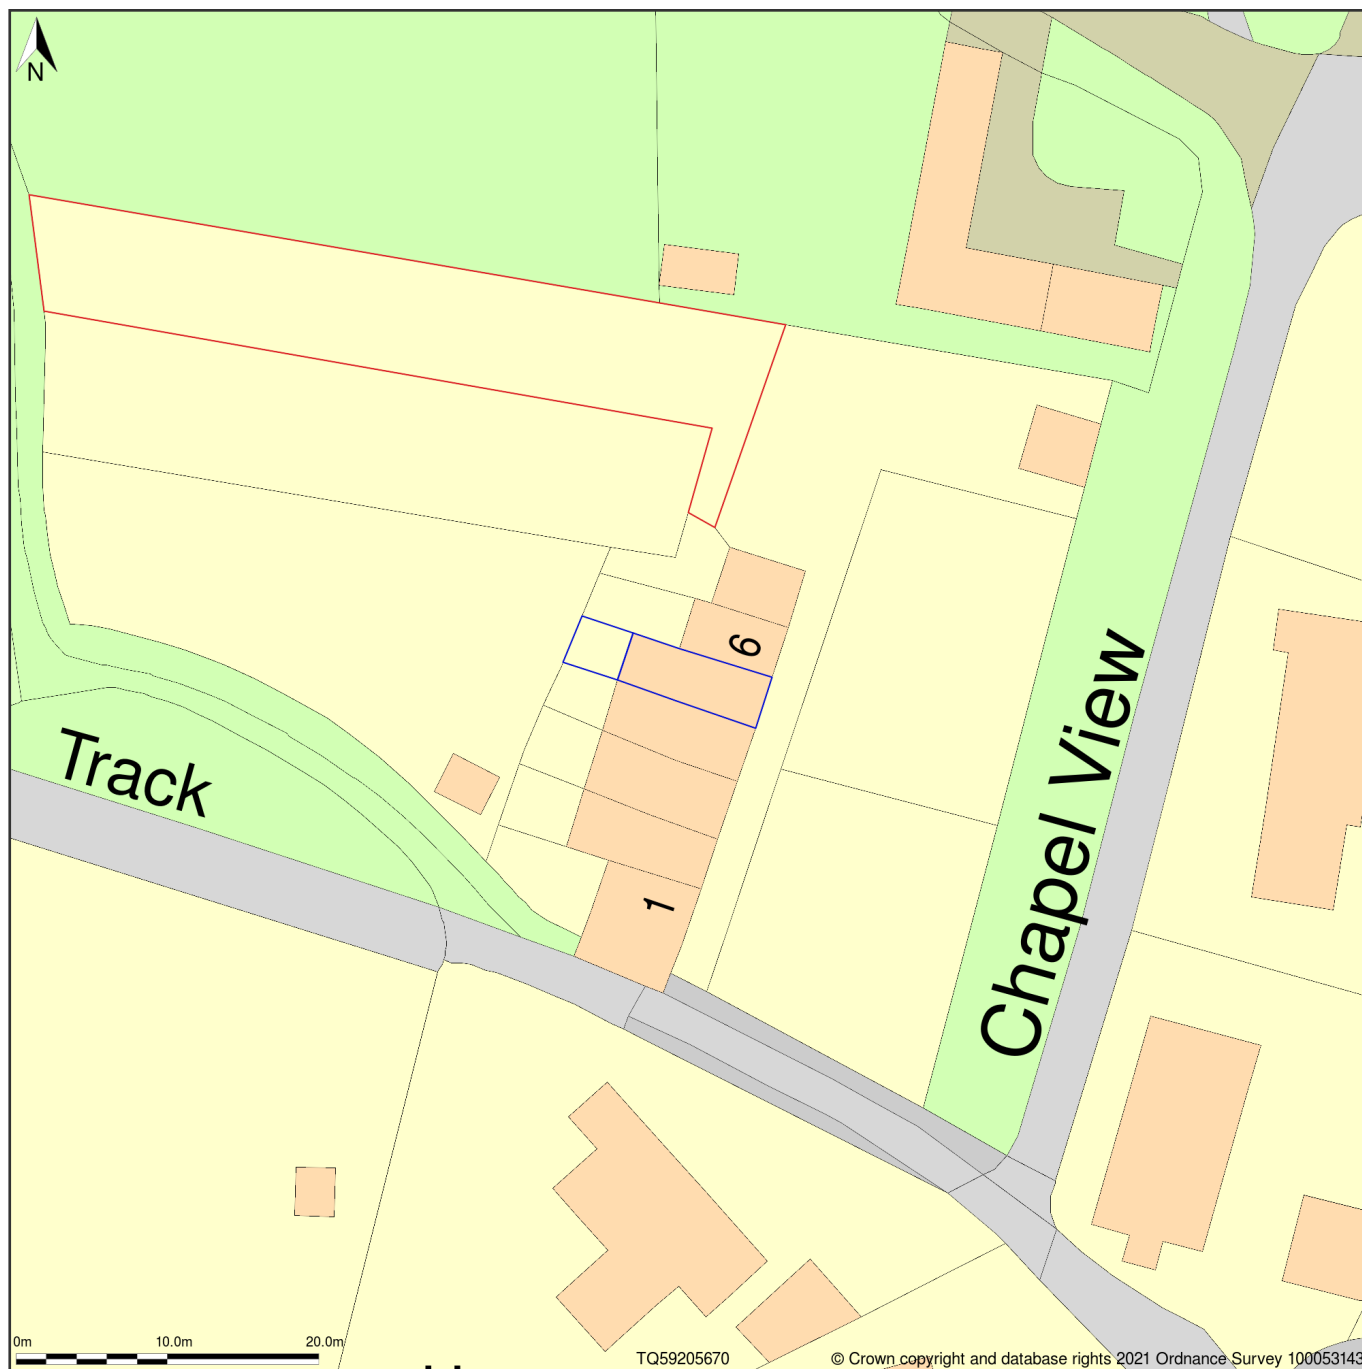

5 Chapel View, Chapel Row, Ightham, Sevenoaks, Kent, TN15 9AQ

Block Plan shows area bounded by: 559159.98, 156661.0 559249.98, 156751.0 (at a scale of 1:500), OSGridRef: TQ59205670. The representation of a road, track or path is no evidence of a right of way. The representation of features as lines is no evidence of a property boundary.

Produced on 6th May 2021 from the Ordnance Survey National Geographic Database and incorporating surveyed revision available at this date. Reproduction in whole or part is prohibited without the prior permission of Ordnance Survey. © Crown copyright 2021. Supplied by www.buyaplan.co.uk a licensed Ordnance Survey partner (100053143). Unique plan reference: #00629519-669BB3