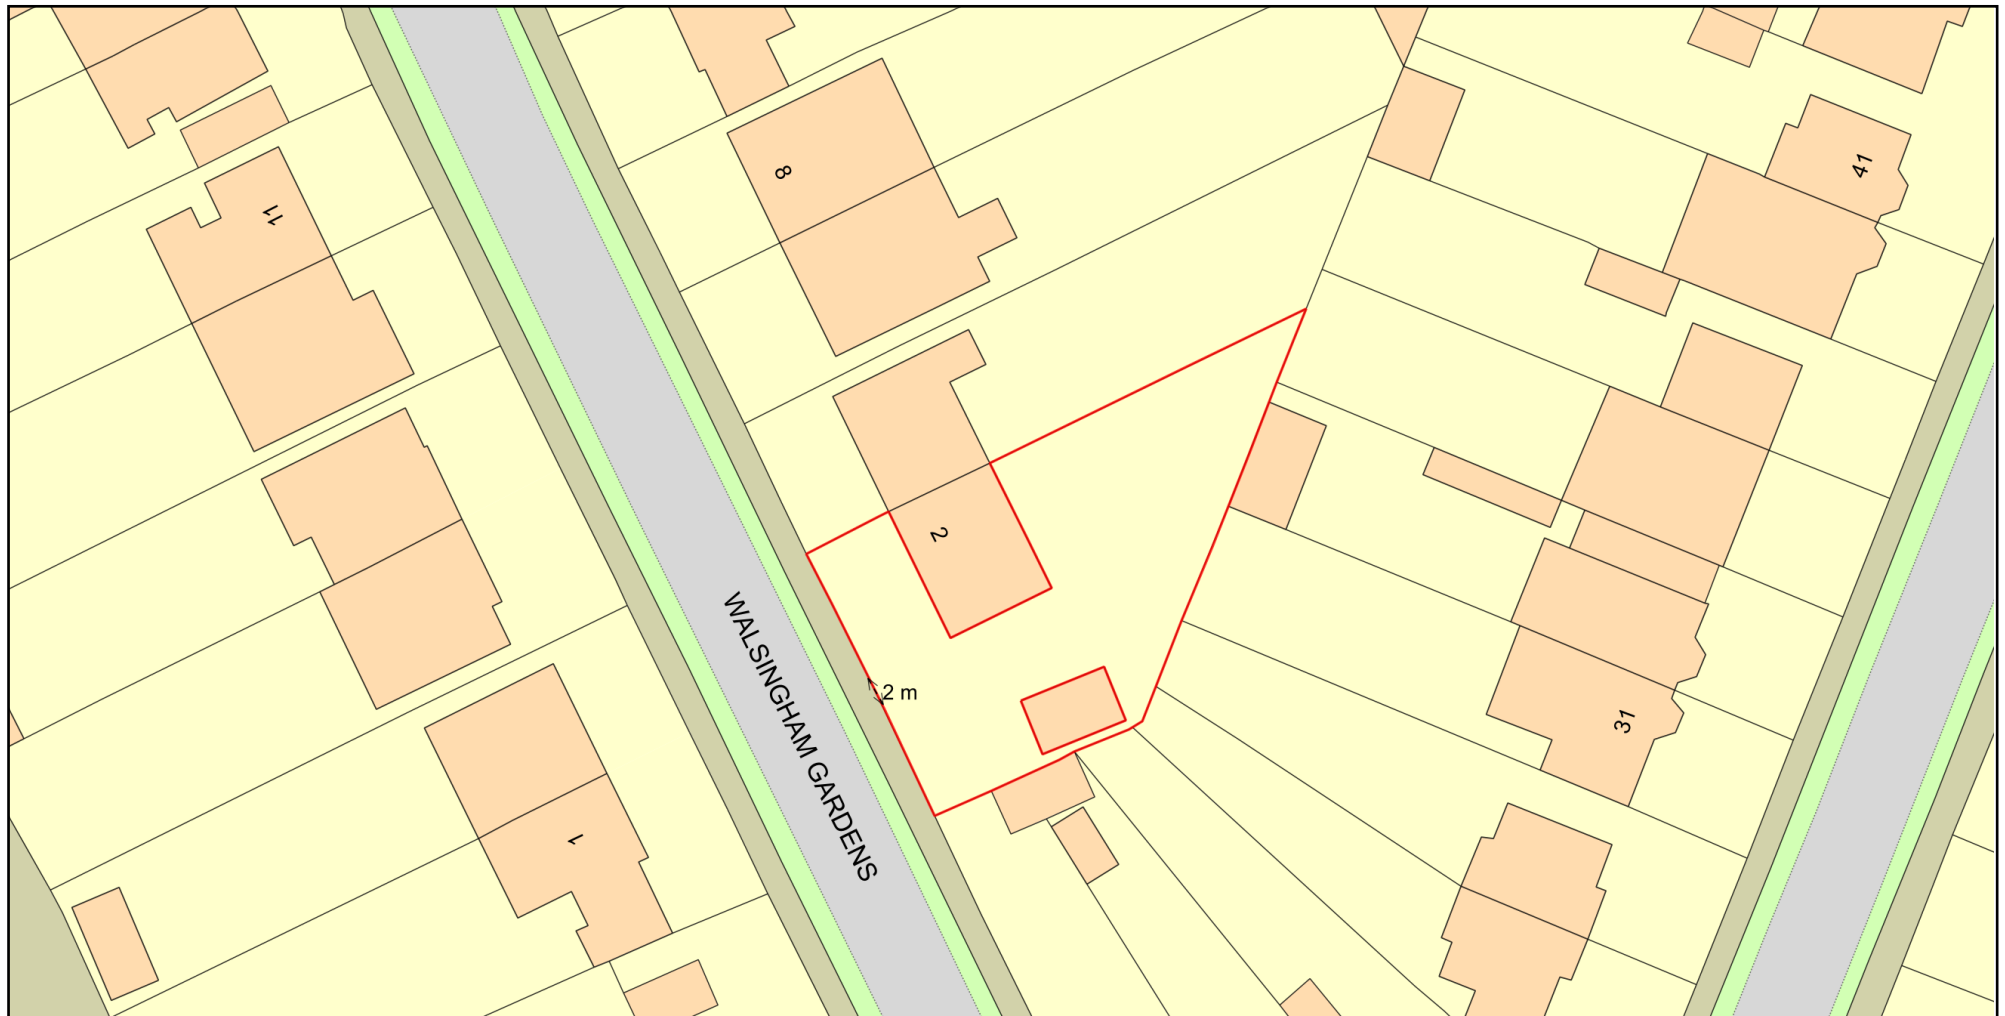

2 Walsingham Gardens Stoneleigh KT19 0LU Purposed extension of drop kerb

Plan Produced for: John Gaughan

Date Produced: 12 May 2021

Plan Reference Number: TQRQM21132102529971

Scale: 1:500 @ A4

© Crown copyright and database rights 2021 OS 100042766