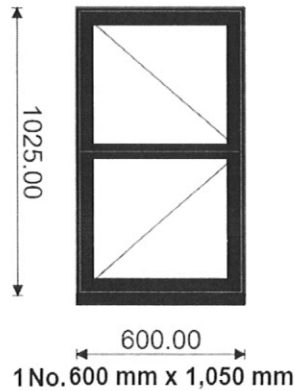

W20017: Outer Frame
W20025: Vent
W20035: Mullion/Transom
unglazed
150mm cill
black
black handles

Quote: 767 Item: 20 w21 Qty: 1

20

SMARTSWIN

W20017: Outer Frame
W20025: Vent
unglazed
150mm cill
black
black handle