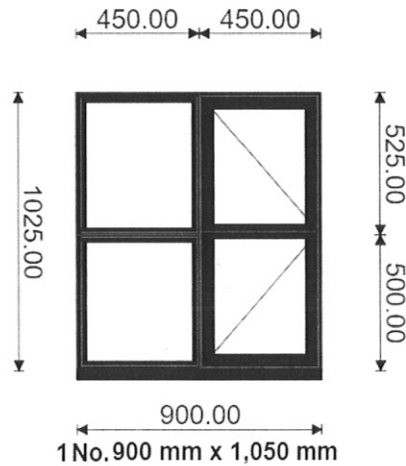

ULTRA-DARREN-COCKFIELD-HERITAGE

Quote Totals

Quote: 767   Item: 11   w11, w14   Qty: 2

11

SMARTSWIN

W20017: Outer Frame
W20025: Vent
W20035: Mullion/Transom
unglazed
150mm cill
black
black handle

Quote: 767   Item: 12   w12   Qty: 1

12

SMARTSWIN

W20017: Outer Frame
W20025: Vent
W20035: Mullion/Transom
unglazed
150mm cill
black
black handle