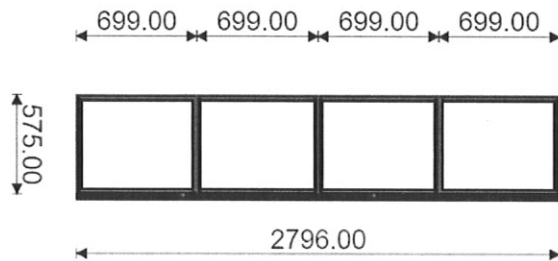

14

SMARTSWIN

W20017: Outer Frame
W20025: Vent
W20035: Mullion/Transom
unglazed
150mm cill
black
coupled to w15a

1 No. 2,796 mm x 600 mm