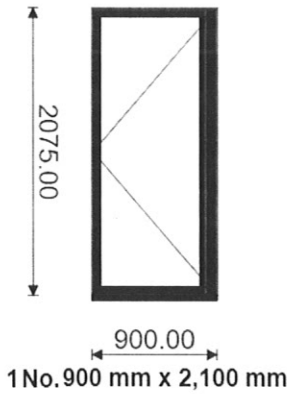

ULTRA-DARREN-COCKFIELD-HERITAGE

Quote Totals

Quote: 767   Item: 1   d4   Qty: 1

1

SMARTSDOOR1
Alitherm Heritage - Open Out
W20015: Outer Frame
W20015: Threshold
W20027: Sash
unglazed
150mm cill
black
black furniture

Quote: 767   Item: 2   d6a   Qty: 2

2

SMARTSWIN
W20017: Outer Frame
W20025: Vent
unglazed
150mm cill
2x 8mm couplers
coupled to D6B
black