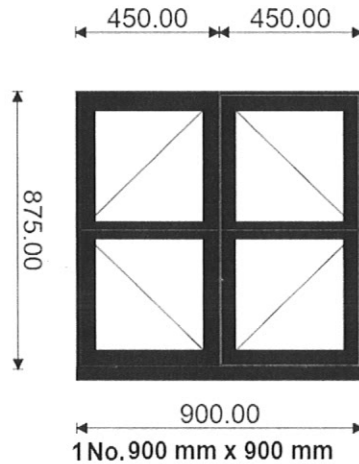

ULTRA-DARREN-COCKFIELD-HERITAGE

Quote Totals

Quote: 767   Item: 17   w18   Qty: 1

17

SMARTSWIN

W20017: Outer Frame
W20025: Vent
W20035: Mullion/Transom
unglazed
150mm cill
black

Quote: 767   Item: 18   w19   Qty: 1

18

SMARTSWIN

W20017: Outer Frame
W20025: Vent
W20035: Mullion/Transom
unglazed
150mm cill
black
black handles