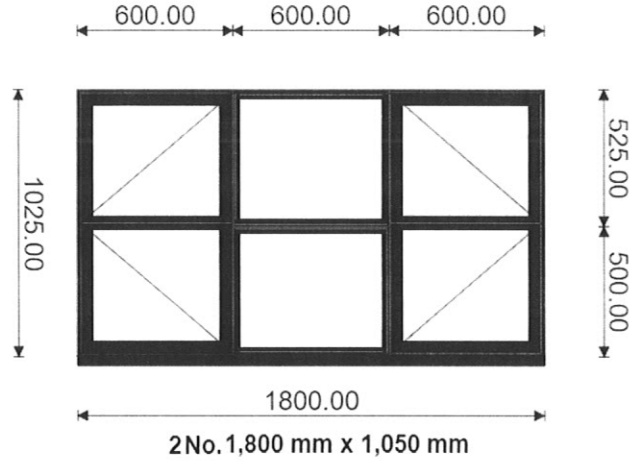

ULTRA-DARREN-COCKFIELD-HERITAGE

Quote Totals

Quote: 767   Item: 9   w8, w9   Qty: 2

9

SMARTSWIN

W20017: Outer Frame
W20025: Vent
W20035: Mullion/Transom
unglazed
150mm cill
black
black handles

Quote: 767   Item: 10   w10   Qty: 1

10

SMARTSWIN

W20017: Outer Frame
W20025: Vent
W20035: Mullion/Transom
unglazed
150mm cill
black
black handles