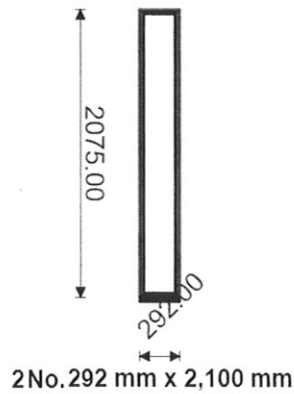

ULTRA-DARREN-COCKFIELD-HERITAGE

Quote Totals

Quote: 767   Item: 1   d4   Qty: 1

1

SMARTSDOOR1
Alitherm Heritage - Open Out
W20015: Outer Frame
W20015: Threshold
W20027: Sash
unglazed
150mm cill
black
black furniture

Quote: 767   Item: 2   d6a   Qty: 2

2

SMARTSWIN
W20017: Outer Frame
W20025: Vent
unglazed
150mm cill
2x 8mm couplers
coupled to D6B
black