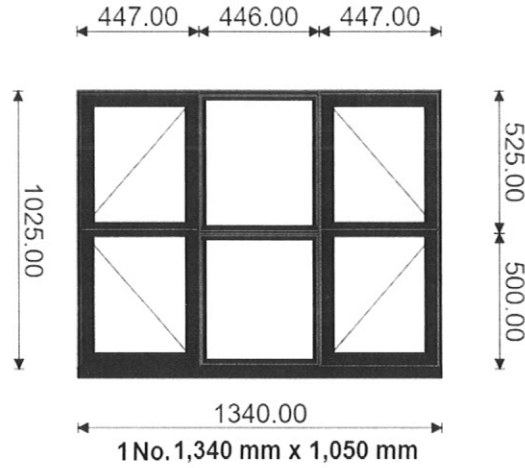

ULTRA-DARREN-COCKFIELD-HERITAGE

Quote Totals

Quote: 767   Item: 7   w6   Qty: 1

7

SMARTSWIN

W20017: Outer Frame
W20025: Vent
W20035: Mullion/Transom
unglazed
150mm cill
black
black handles

Quote: 767   Item: 8   w7, w13   Qty: 2

8

SMARTSWIN

W20017: Outer Frame
W20025: Vent
W20035: Mullion/Transom
unglazed
150mm cill
black
black handles