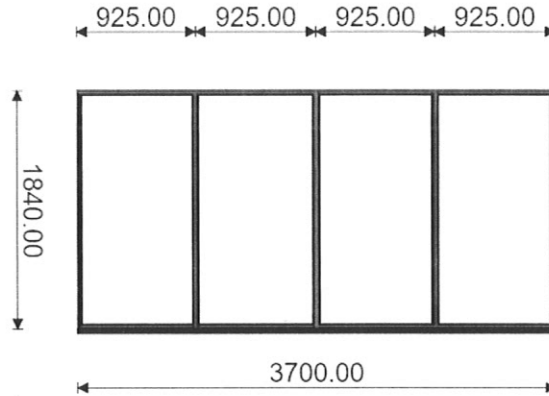

ULTRA-DARREN-COCKFIELD-HERITAGE

Quote Totals

Quote: 767   Item: 15   w16   Qty: 1

15

SMARTSWIN

W20017: Outer Frame
W20025: Vent
W20035: Mullion/Transom
unglazed
150mm cill
black

1 No. 3,700 mm x 1,865 mm

Quote: 767   Item: 16   w17   Qty: 1

16

SMARTSWIN

W20017: Outer Frame
W20025: Vent
unglazed
150mm cill
black
black handle