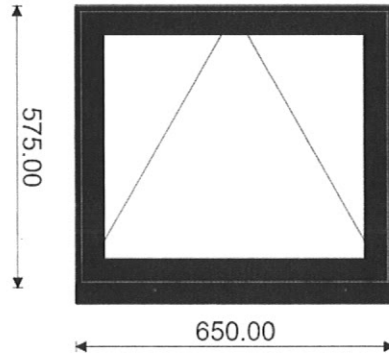

15

SMARTSWIN

W20017: Outer Frame
W20025: Vent
W20035: Mullion/Transom
unglazed
150mm cill
black

1 No. 3,700 mm x 1,865 mm

Quote: 767 Item: 16 w17 Qty: 1

16

SMARTSWIN

W20017: Outer Frame
W20025: Vent
unglazed
150mm cill
black
black handle