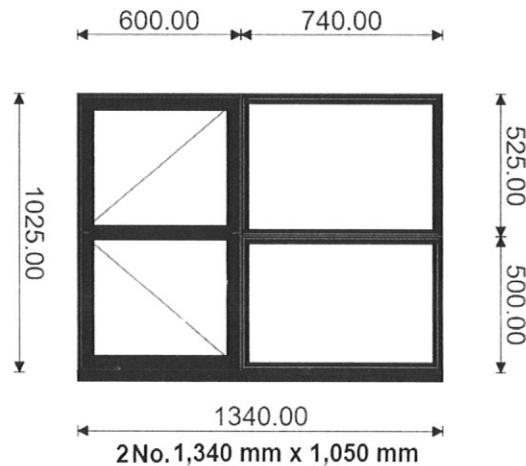

6

SMARTSWIN

W20017: Outer Frame
W20025: Vent
W20035: Mullion/Transom
unglazed
150mm cill
black
black handle