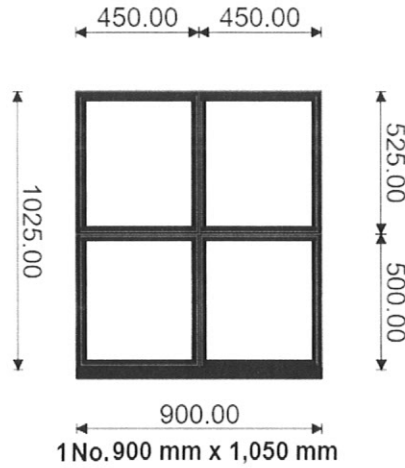

1 No. 650 mm x 600 mm

ULTRA-DARREN-COCKFIELD-HERITAGE

Quote Totals

Quote: 767 Item: 17 w18 Qty: 1

17

SMARTSWIN

W20017: Outer Frame
W20025: Vent
W20035: Mullion/Transom
unglazed
150mm cill
black

Quote: 767 Item: 18 w19 Qty: 1