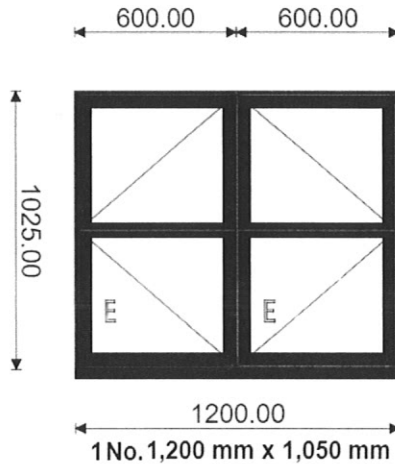

ULTRA-DARREN-COCKFIELD-HERITAGE

Quote Totals

Quote: 767   Item: 9   w8, w9   Qty: 2

9

SMARTSWIN

W20017: Outer Frame
W20025: Vent
W20035: Mullion/Transom
unglazed
150mm cill
black
black handles

Quote: 767   Item: 10   w10   Qty: 1

10

SMARTSWIN

W20017: Outer Frame
W20025: Vent
W20035: Mullion/Transom
unglazed
150mm cill
black
black handles