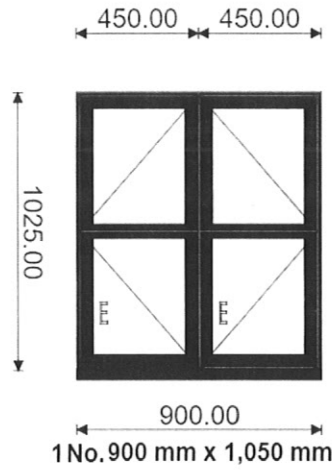

ULTRA-DARREN-COCKFIELD-HERITAGE

Quote Totals

Quote: 767   Item: 19   w20   Qty: 1

19

SMARTSWIN

W20017: Outer Frame
W20025: Vent
W20035: Mullion/Transom
unglazed
150mm cill
black
black handles

Quote: 767   Item: 20   w21   Qty: 1

20

SMARTSWIN

W20017: Outer Frame
W20025: Vent
unglazed
150mm cill
black
black handle