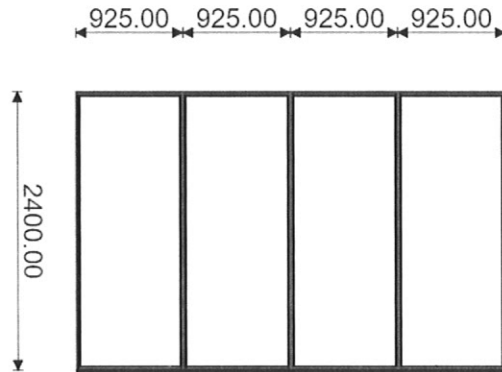

4

SMARTSWIN

W20017: Outer Frame
W20025: Vent
W20035: Mullion/Transom
unglazed
150mm cill
black

925.00 925.00 925.00 925.00
2400.00
3700.00
1 No. 3,700 mm x 2,425 mm