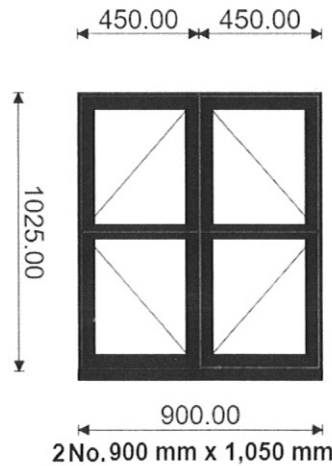

ULTRA-DARREN-COCKFIELD-HERITAGE

Quote Totals

Quote: 767   Item: 7   w6   Qty: 1

7

SMARTSWIN

W20017: Outer Frame
W20025: Vent
W20035: Mullion/Transom
unglazed
150mm cill
black
black handles

Quote: 767   Item: 8   w7, w13   Qty: 2

8

SMARTSWIN

W20017: Outer Frame
W20025: Vent
W20035: Mullion/Transom
unglazed
150mm cill
black
black handles