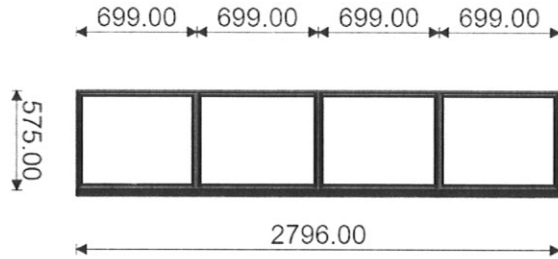

13

SMARTSWIN

W20017: Outer Frame
 W20025: Vent
 W20035: Mullion/Transom
 unglazed
 150mm cill
 black
 1x 8mm coupler
 coupled w15b

1 No. 2,796 mm x 600 mm

Quote: 767	Item: 14	w15b	Qty: 1
-------------------	-----------------	-------------	---------------