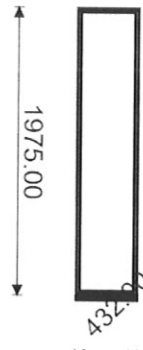

ULTRA-DARREN-COCKFIELD-HERITAGE

Quote Totals

Quote: 767	Item: 21	w4	Qty: 1

21

SMARTSWIN
W20017: Outer Frame
W20025: Vent
unglazed
150mm cill
1x 8mm coupler
coupled to d3

1 No. 432 mm x 2,000 mm

Quote Summary: 767

Quote Summary

Quote costing includes Extrusion RoundUp

Quote No: 767

Version: 2 | 02/03/2021

Items: 26 Unit(s)

This is an estimation only, based upon information input.
Any details supplied are for information purposes only and do not imply Smart Systems' approval of the proposal.
Smart Systems accept no responsibility for the correctness of this information.