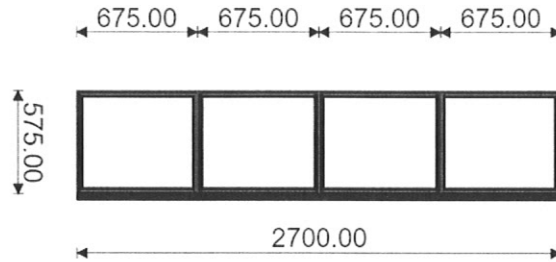

ULTRA-DARREN-COCKFIELD-HERITAGE

Quote Totals

Quote: 767   Item: 5   w2   Qty: 1

5

SMARTSWIN

W20017: Outer Frame
W20025: Vent
W20035: Mullion/Transom
unglazed
150mm cill
black

1 No. 2,700 mm x 600 mm