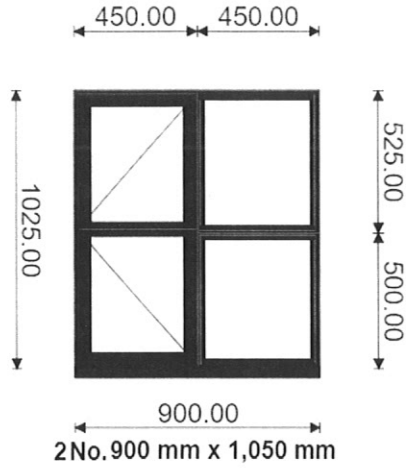

ULTRA-DARREN-COCKFIELD-HERITAGE

Quote Totals

Quote: 767   Item: 11   w11, w14   Qty: 2

11

SMARTSWIN

W20017: Outer Frame
W20025: Vent
W20035: Mullion/Transom
unglazed
150mm cill
black
black handle

Quote: 767   Item: 12   w12   Qty: 1

12

SMARTSWIN

W20017: Outer Frame
W20025: Vent
W20035: Mullion/Transom
unglazed
150mm cill
black
black handle