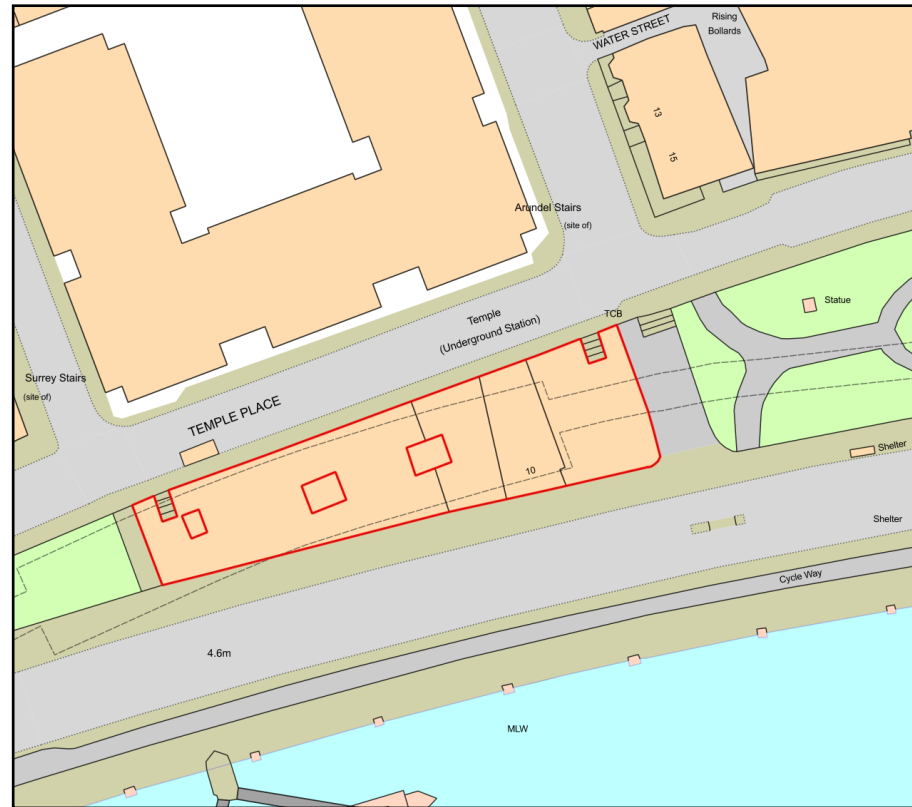

Location plan theCoLAB Temple

Plan Produced for: theCoLAB

Date Produced: 24 May 2021

Plan Reference Number: TQRQM21144142709956

Scale: 1:1250 @ A4

© Crown copyright and database rights 2021 OS 100042766