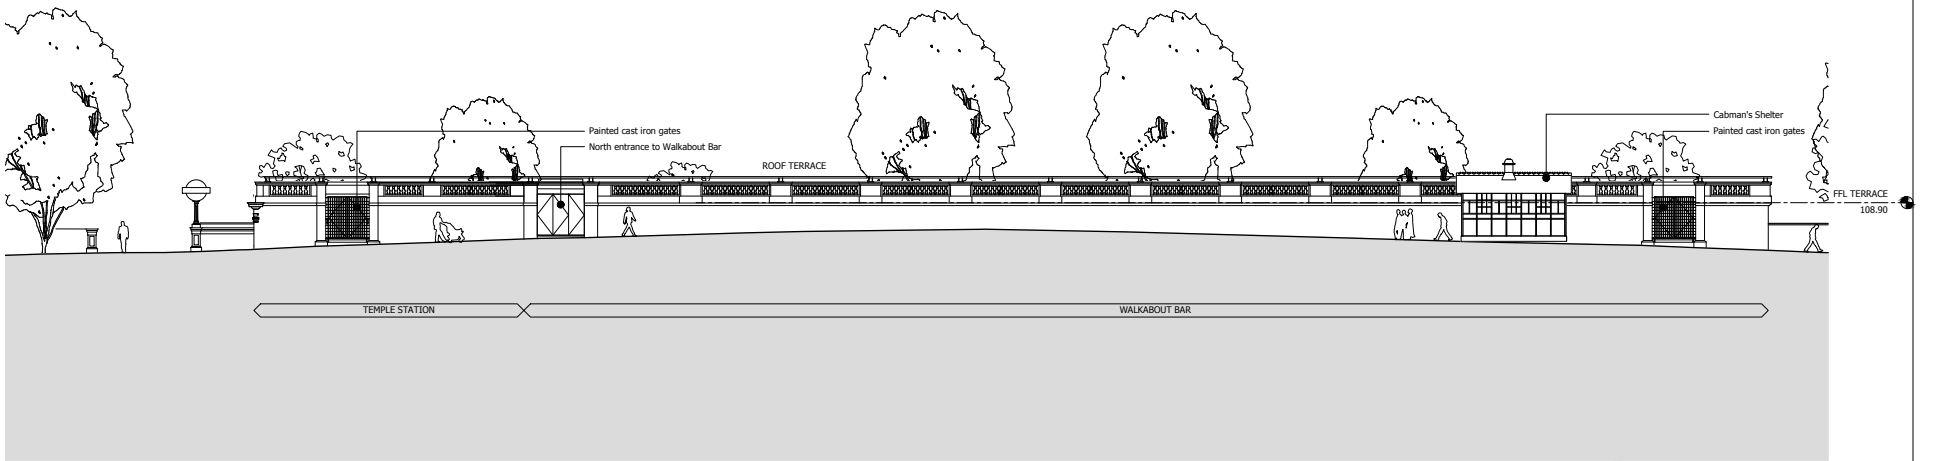

TEMPLE STATION EAST ELEVATION
1:150

TEMPLE STATION NORTH ELEVATION
1:150

Notes

A	22/05/14	DC	TB	PHP
Issue	Date	By	Chkd	Appd

theCoLAB
TEMPLE

theCoLAB
Temple Rooftop
Scale 1:150

Existing
Temple Station
North and East Elevations
Rev