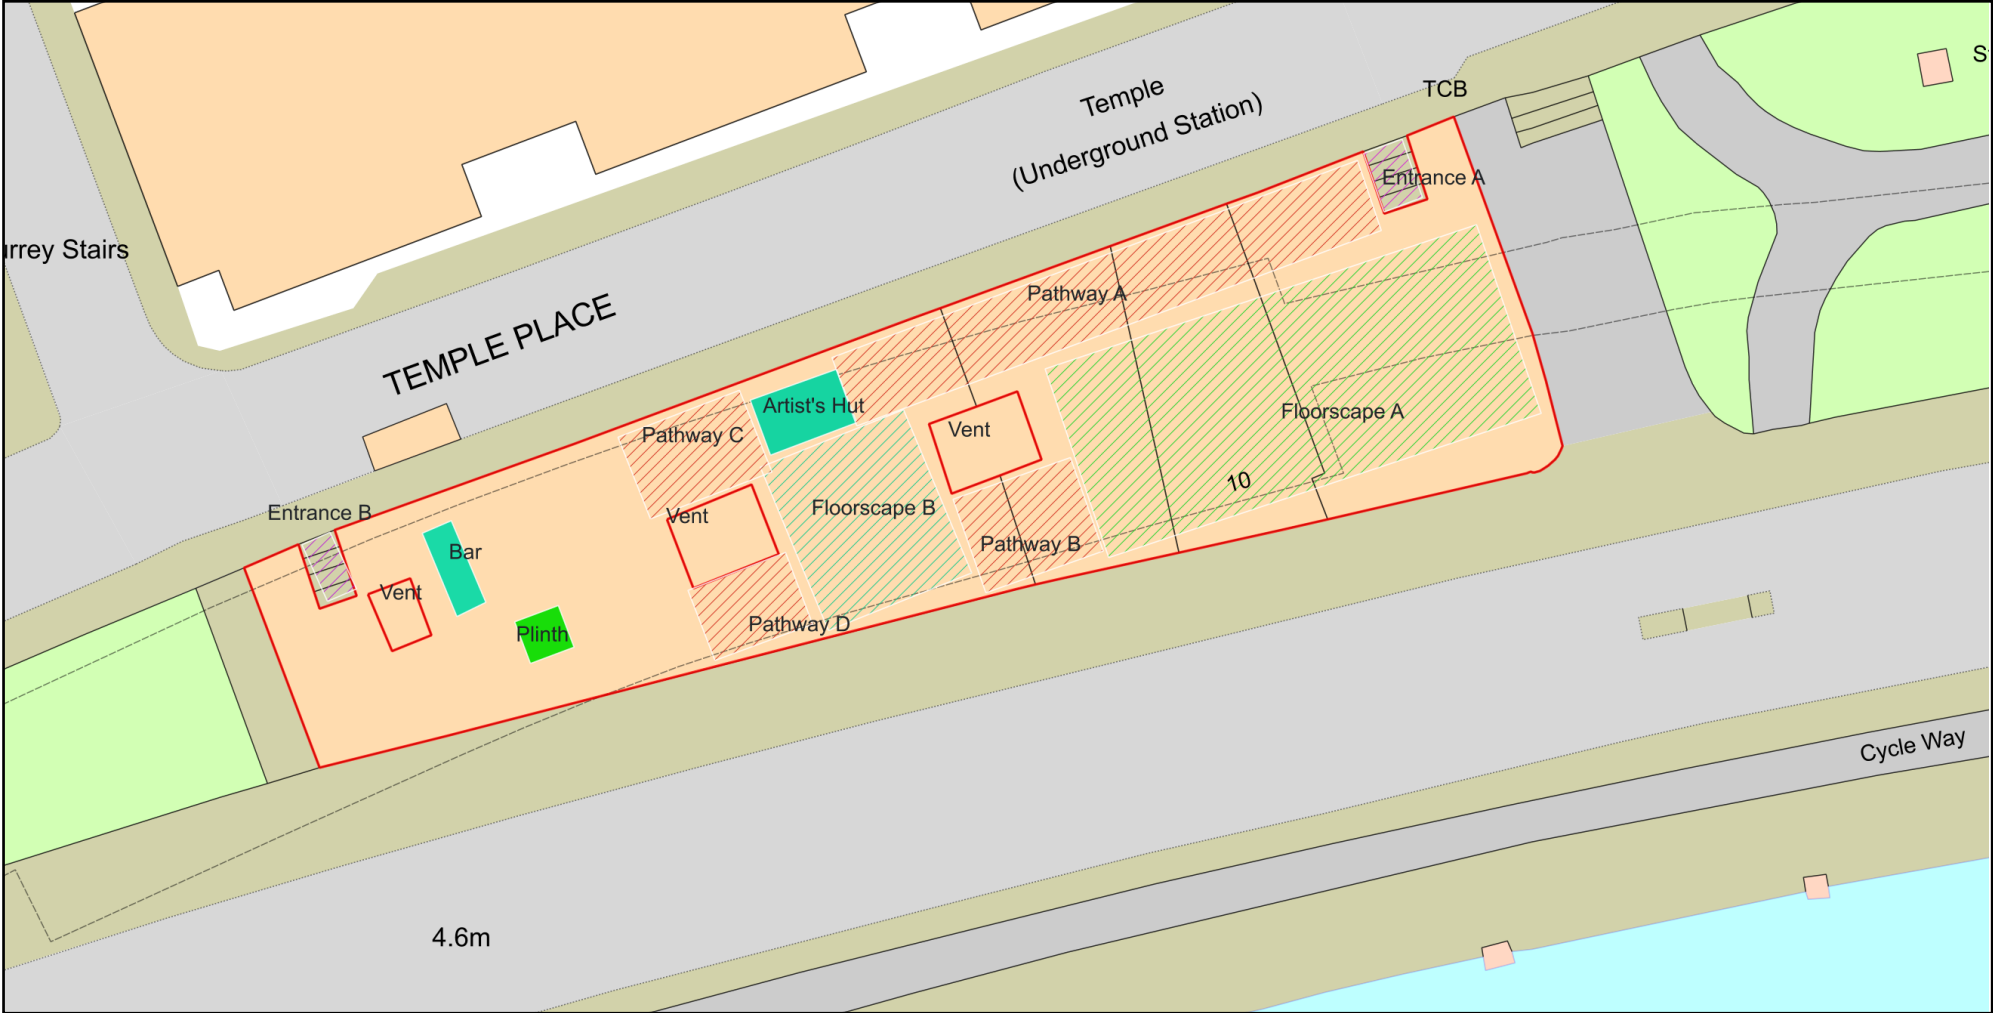

Placement Plan: Green - PP; Hatched - Ad Consent

Plan Produced for: theCoLAB Temple Rooftop

Date Produced: 24 May 2021

Plan Reference Number: TQRQM21144135631104

Scale: 1:500 @ A4

© Crown copyright and database rights 2021 OS 100042766