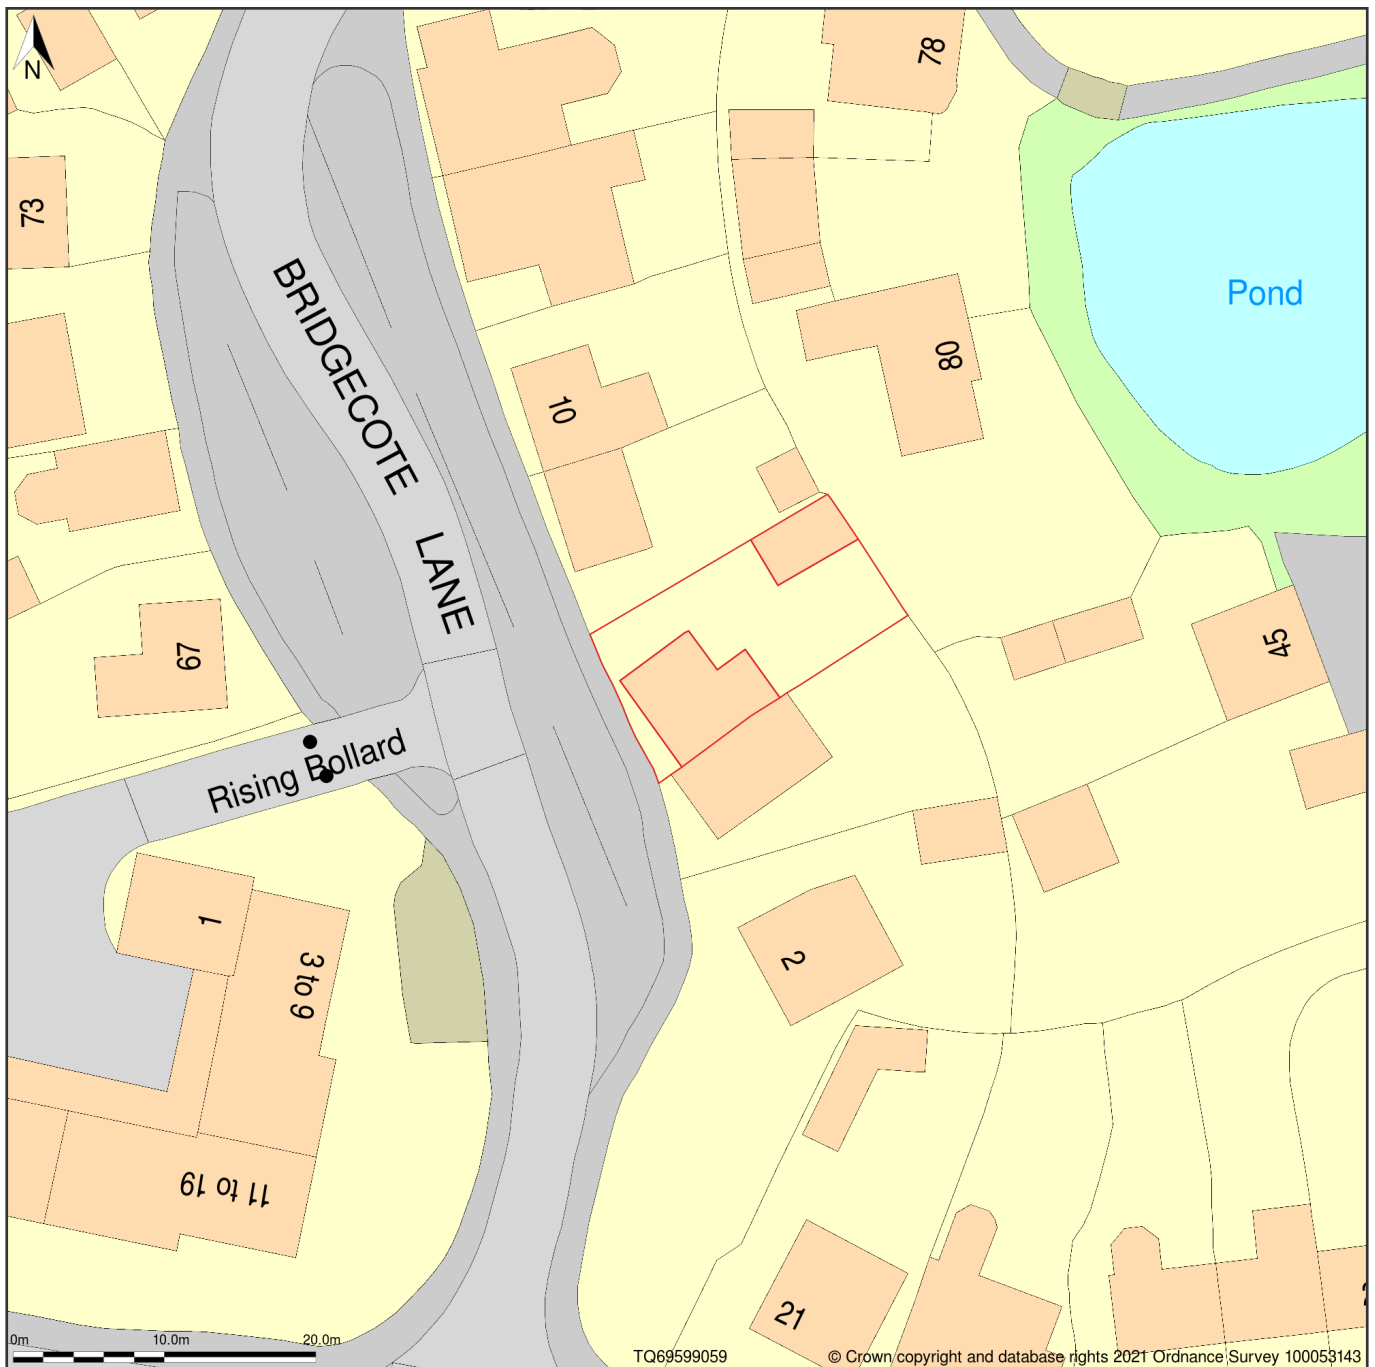

6, Bridgecote Lane, Laindon, Basildon, Essex, SS15 4BW

Block Plan shows area bounded by: 569546.02, 190554.96 569636.02, 190644.96 (at a scale of 1:500), OSGridRef: TQ69599059. The representation of a road, track or path is no evidence of a right of way. The representation of features as lines is no evidence of a property boundary.

Produced on 27th May 2021 from the Ordnance Survey National Geographic Database and incorporating surveyed revision available at this date. Reproduction in whole or part is prohibited without the prior permission of Ordnance Survey. © Crown copyright 2021. Supplied by www.buyaplan.co.uk a licensed Ordnance Survey partner (100053143). Unique plan reference: #00636722-5BECE3