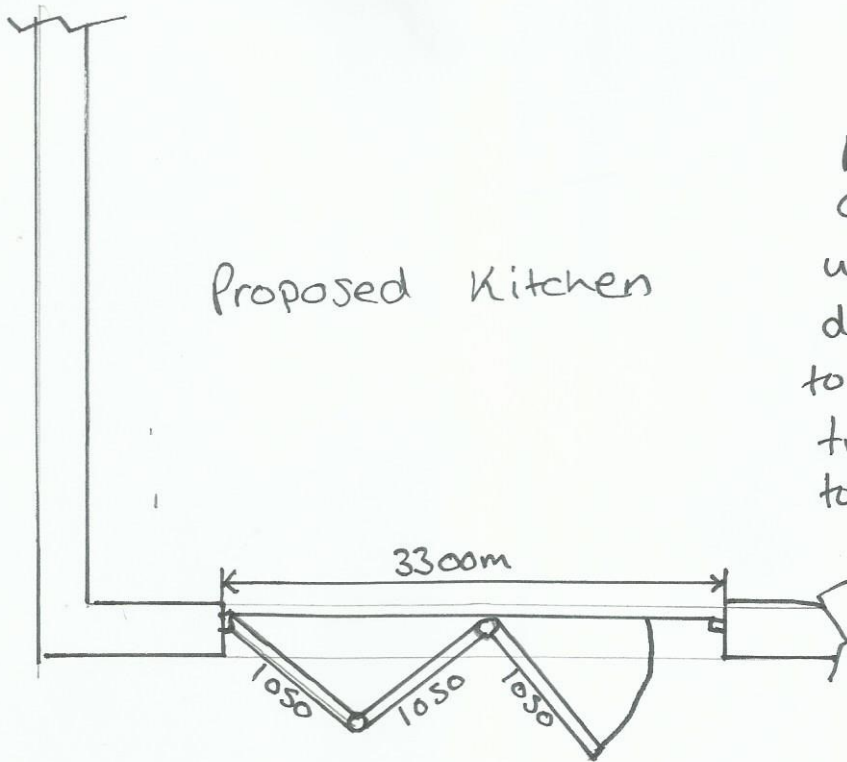

Bifold door detail Scale 1:50

Proposed Kitchen

Aluminium Bifolds
opening externally
white finish
double glazed
toughened glass
trickle vents
to meet all building regs

Skylight detail Scale 1:25

1000mm
Skylight ①

750mm
Skylight ②

Aluminium framed
white finish
double glazed
toughened glass
to meet all
current building
regs