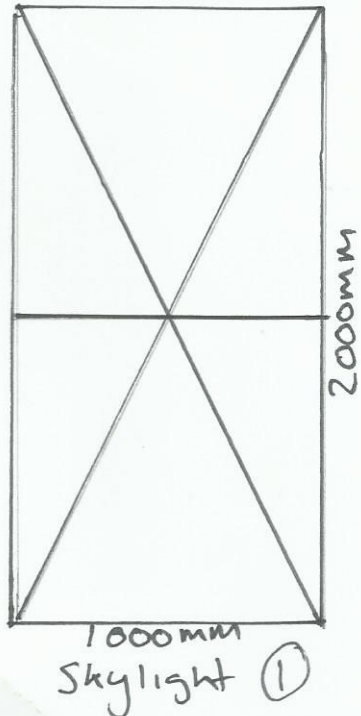

Bifold door detail Scale 1:50

Proposed Kitchen

Aluminium Bifolds
opening externally
white finish
double glazed
toughened glass
trickle vents
to meet all building regs

Skylight detail Scale 1:25

1000mm
Skylight ①

750mm
Skylight ②

Aluminium framed
white finish
double glazed
toughened glass
to meet all
current building
regs