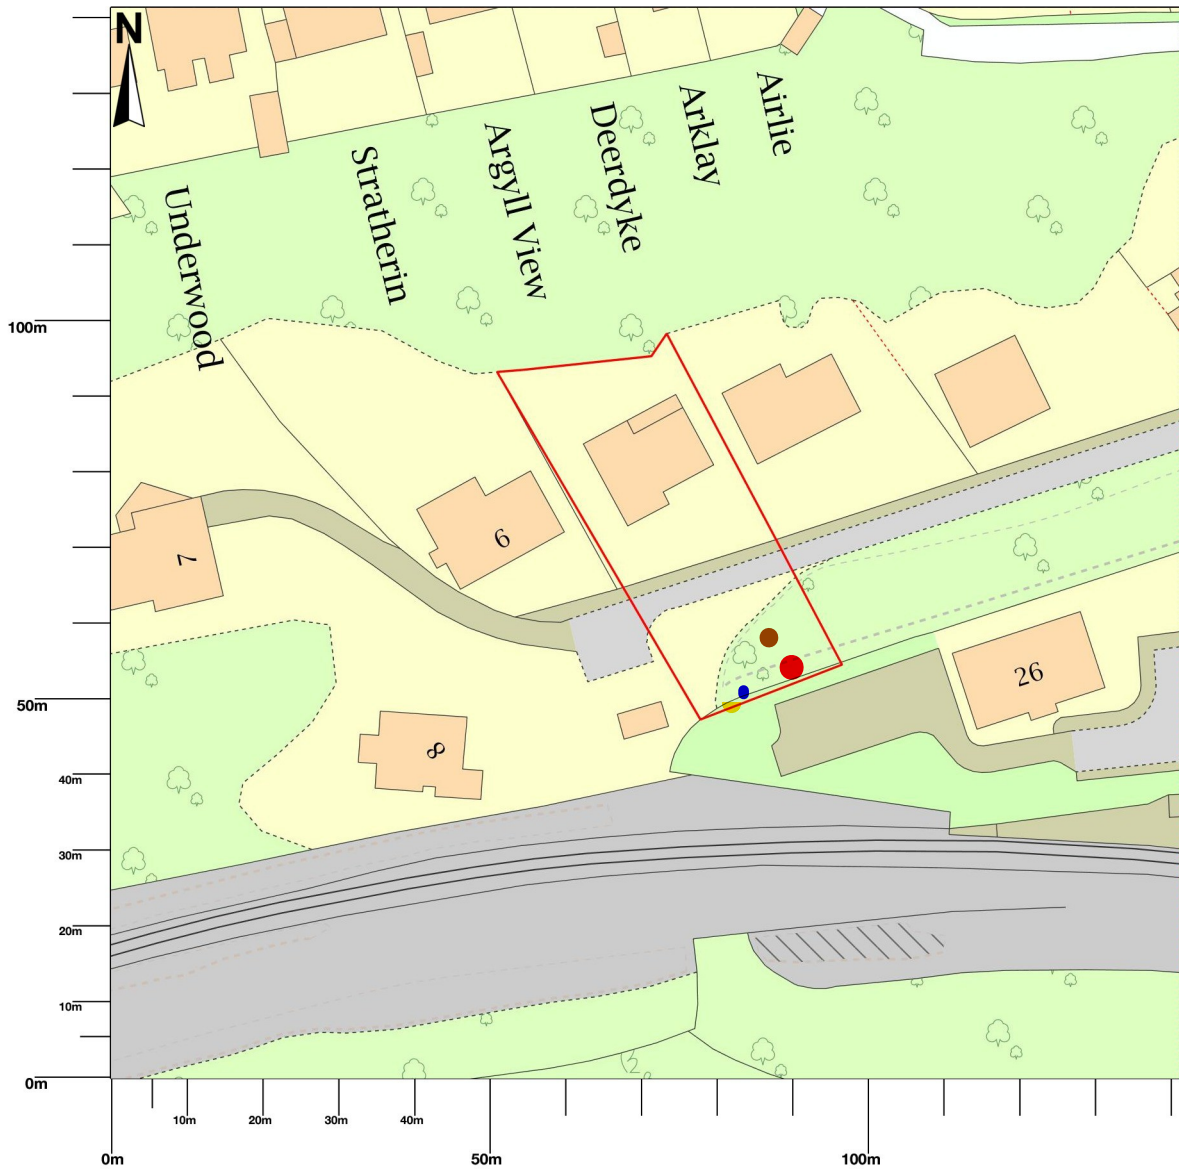

5 Commoncraig Place, **Inverkip**, Greenock, PA16 0BE

Scale 1:1000

Map area bounded by: 220357,671807 220499,671949. Produced on 25 May 2020 from the OS National Geographic Database. Reproduction in whole or part is prohibited without the prior permission of Ordnance Survey. © Crown copyright 2020. Supplied by UKPlanningMaps.com a licensed OS partner (100054135). Unique plan reference: p21buk/459213/622644