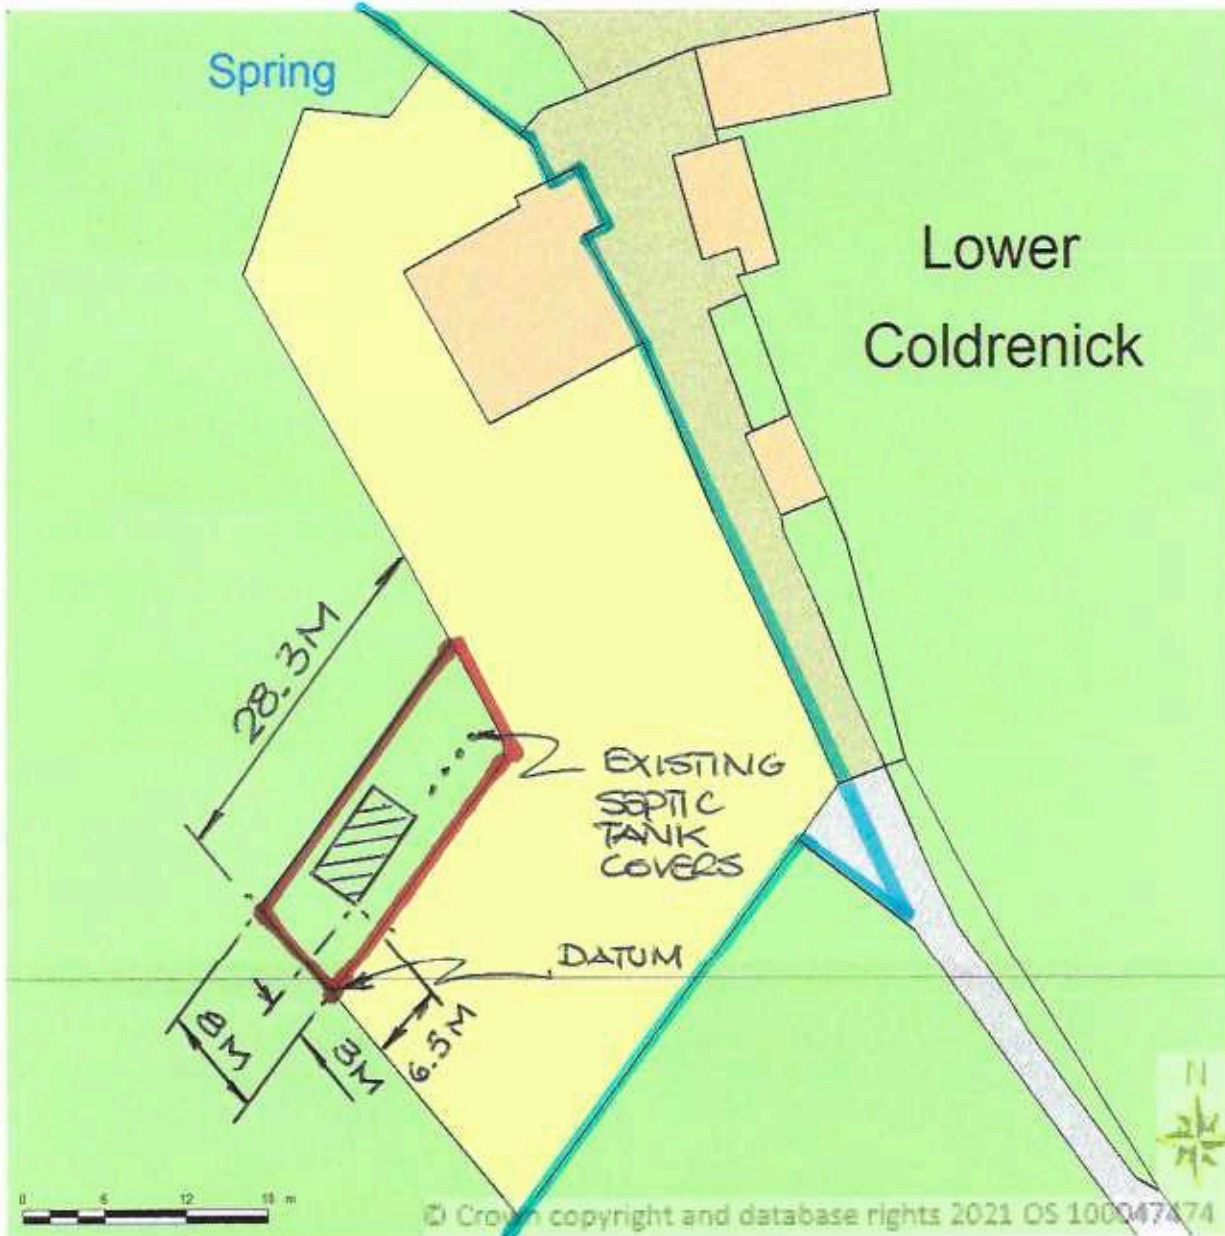

BLOCK/SITE PLAN
AREA 90m x 90m
SCALE: 1:500 on A4
CENTRE COORDINATES: 209152 , 71726

Supplied by Streetwise Maps Ltd
www.streetwise.net
Licence No: 100047474
12:32:36 24/05/2021