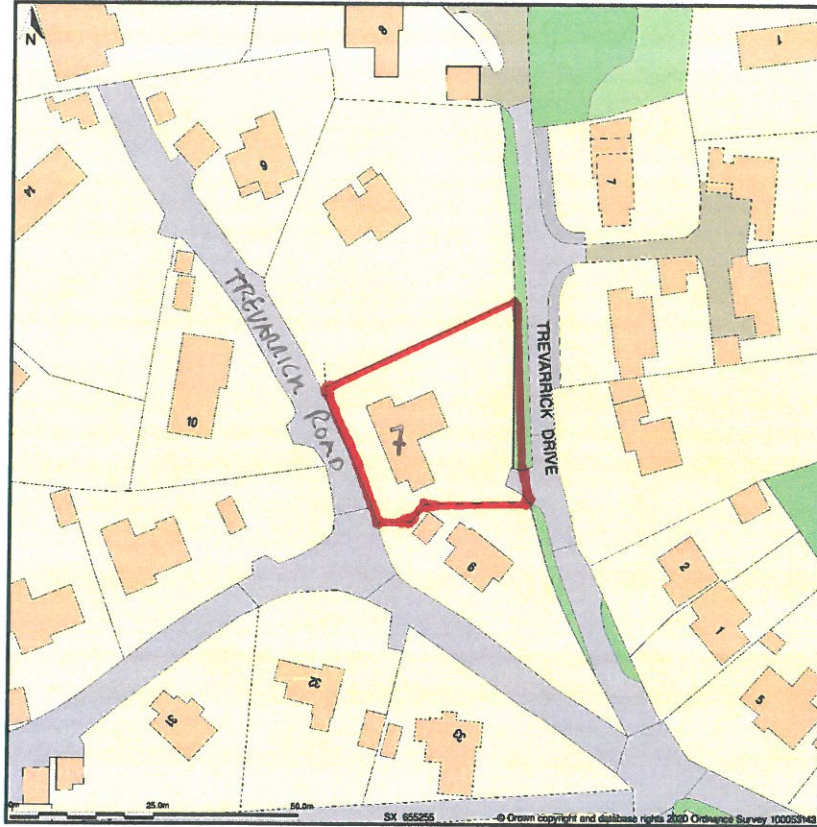

7, Trevarrick Road, St Austell, Cornwall, PL25 5JN

Site Plan shows area bounded by: 200582.25, 52480.27 200723.67, 52621.69 (at a scale of 1:1250), OSGridRef: SX 655255. The representation of a road, track or path is no evidence of a right of way. The representation of features as lines is no evidence of a property boundary.

Produced on 31st Aug 2020 from the Ordnance Survey National Geographic Database and incorporating surveyed revision available at this date. Reproduction in whole or part is prohibited without the prior permission of Ordnance Survey. © Crown copyright 2020. Supplied by [www.buyaplan.co.uk](http://www.buyaplan.co.uk) a licensed Ordnance Survey partner (100053143). Unique plan reference: #00551525-74D50D