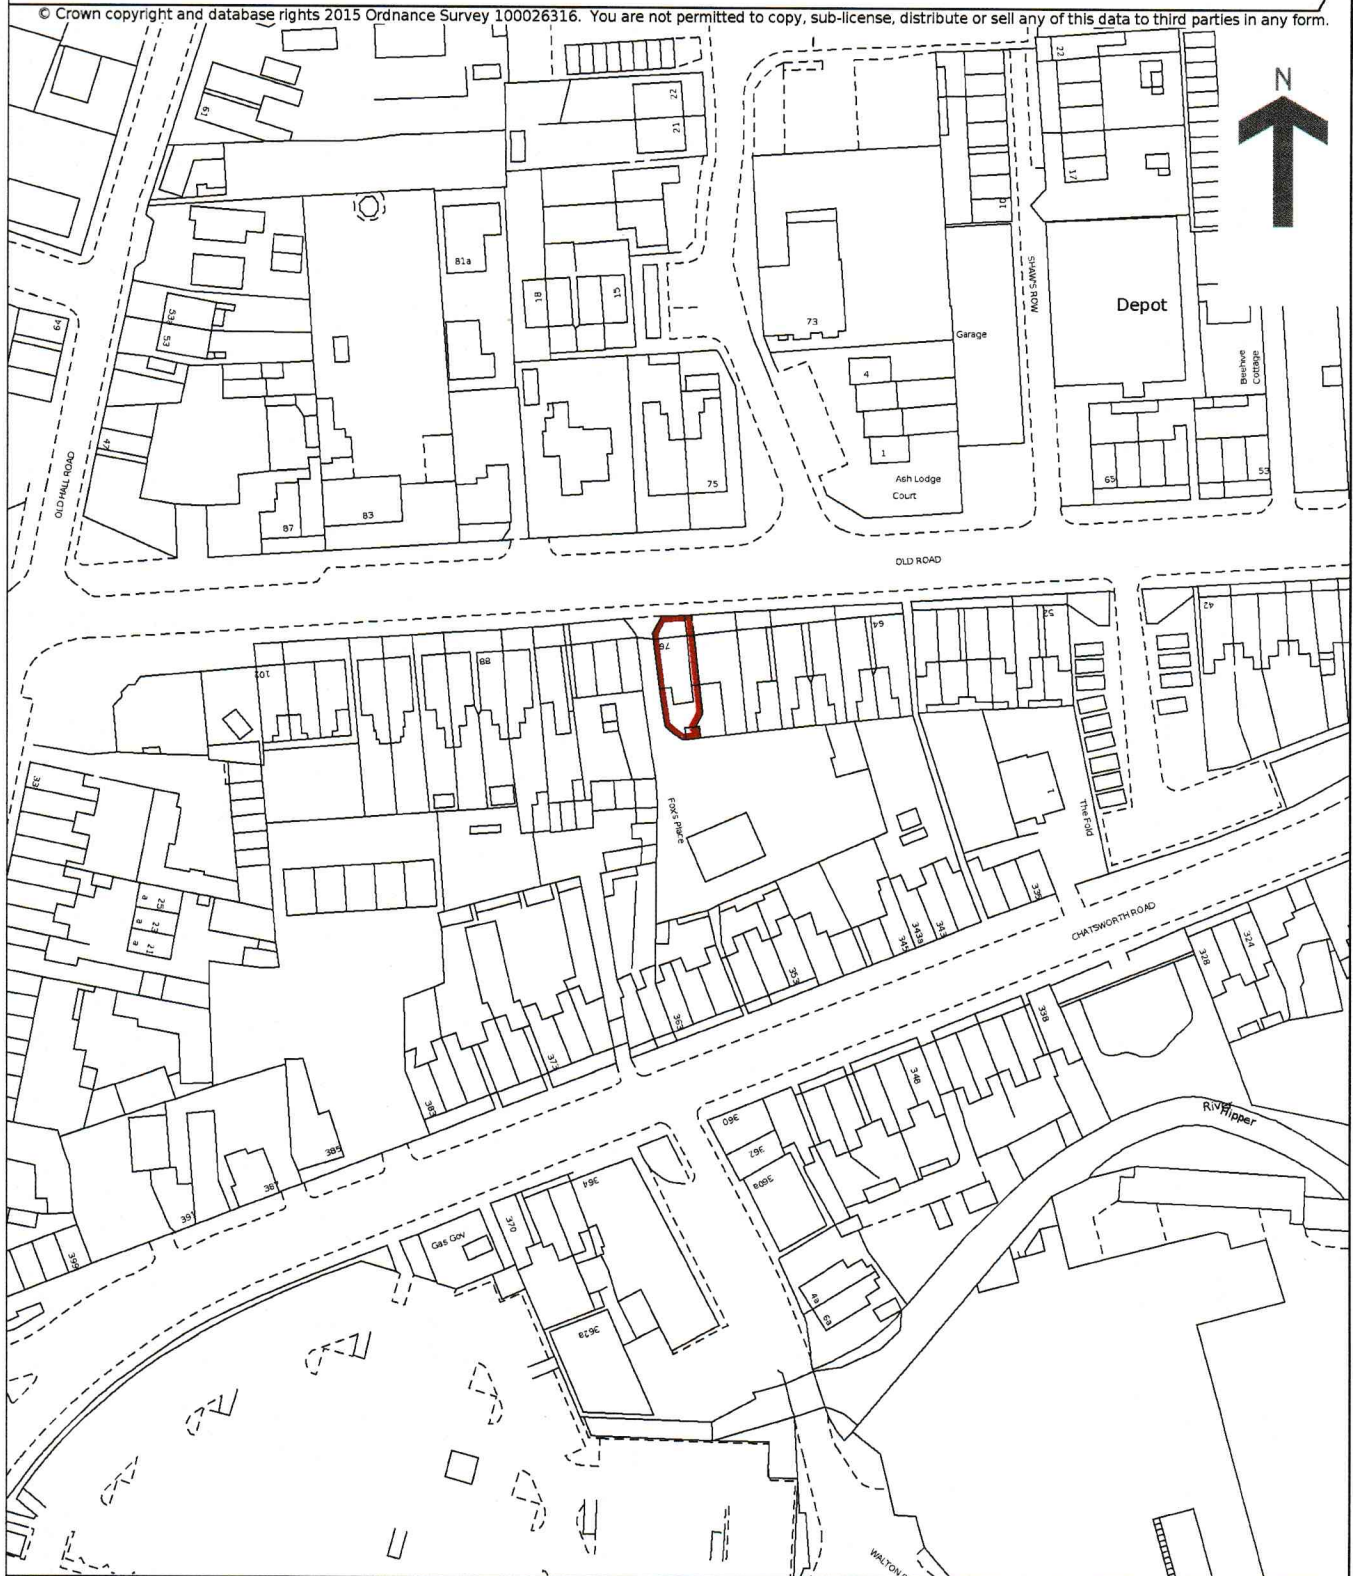

HM Land Registry Official copy of title plan

Title number **DY489561**
Ordnance Survey map reference **SK3670NE**
Scale **1:1250**
Administrative area **Derbyshire :**
Chesterfield

© Crown copyright and database rights 2015 Ordnance Survey 100026316. You are not permitted to copy, sub-license, distribute or sell any of this data to third parties in any form.