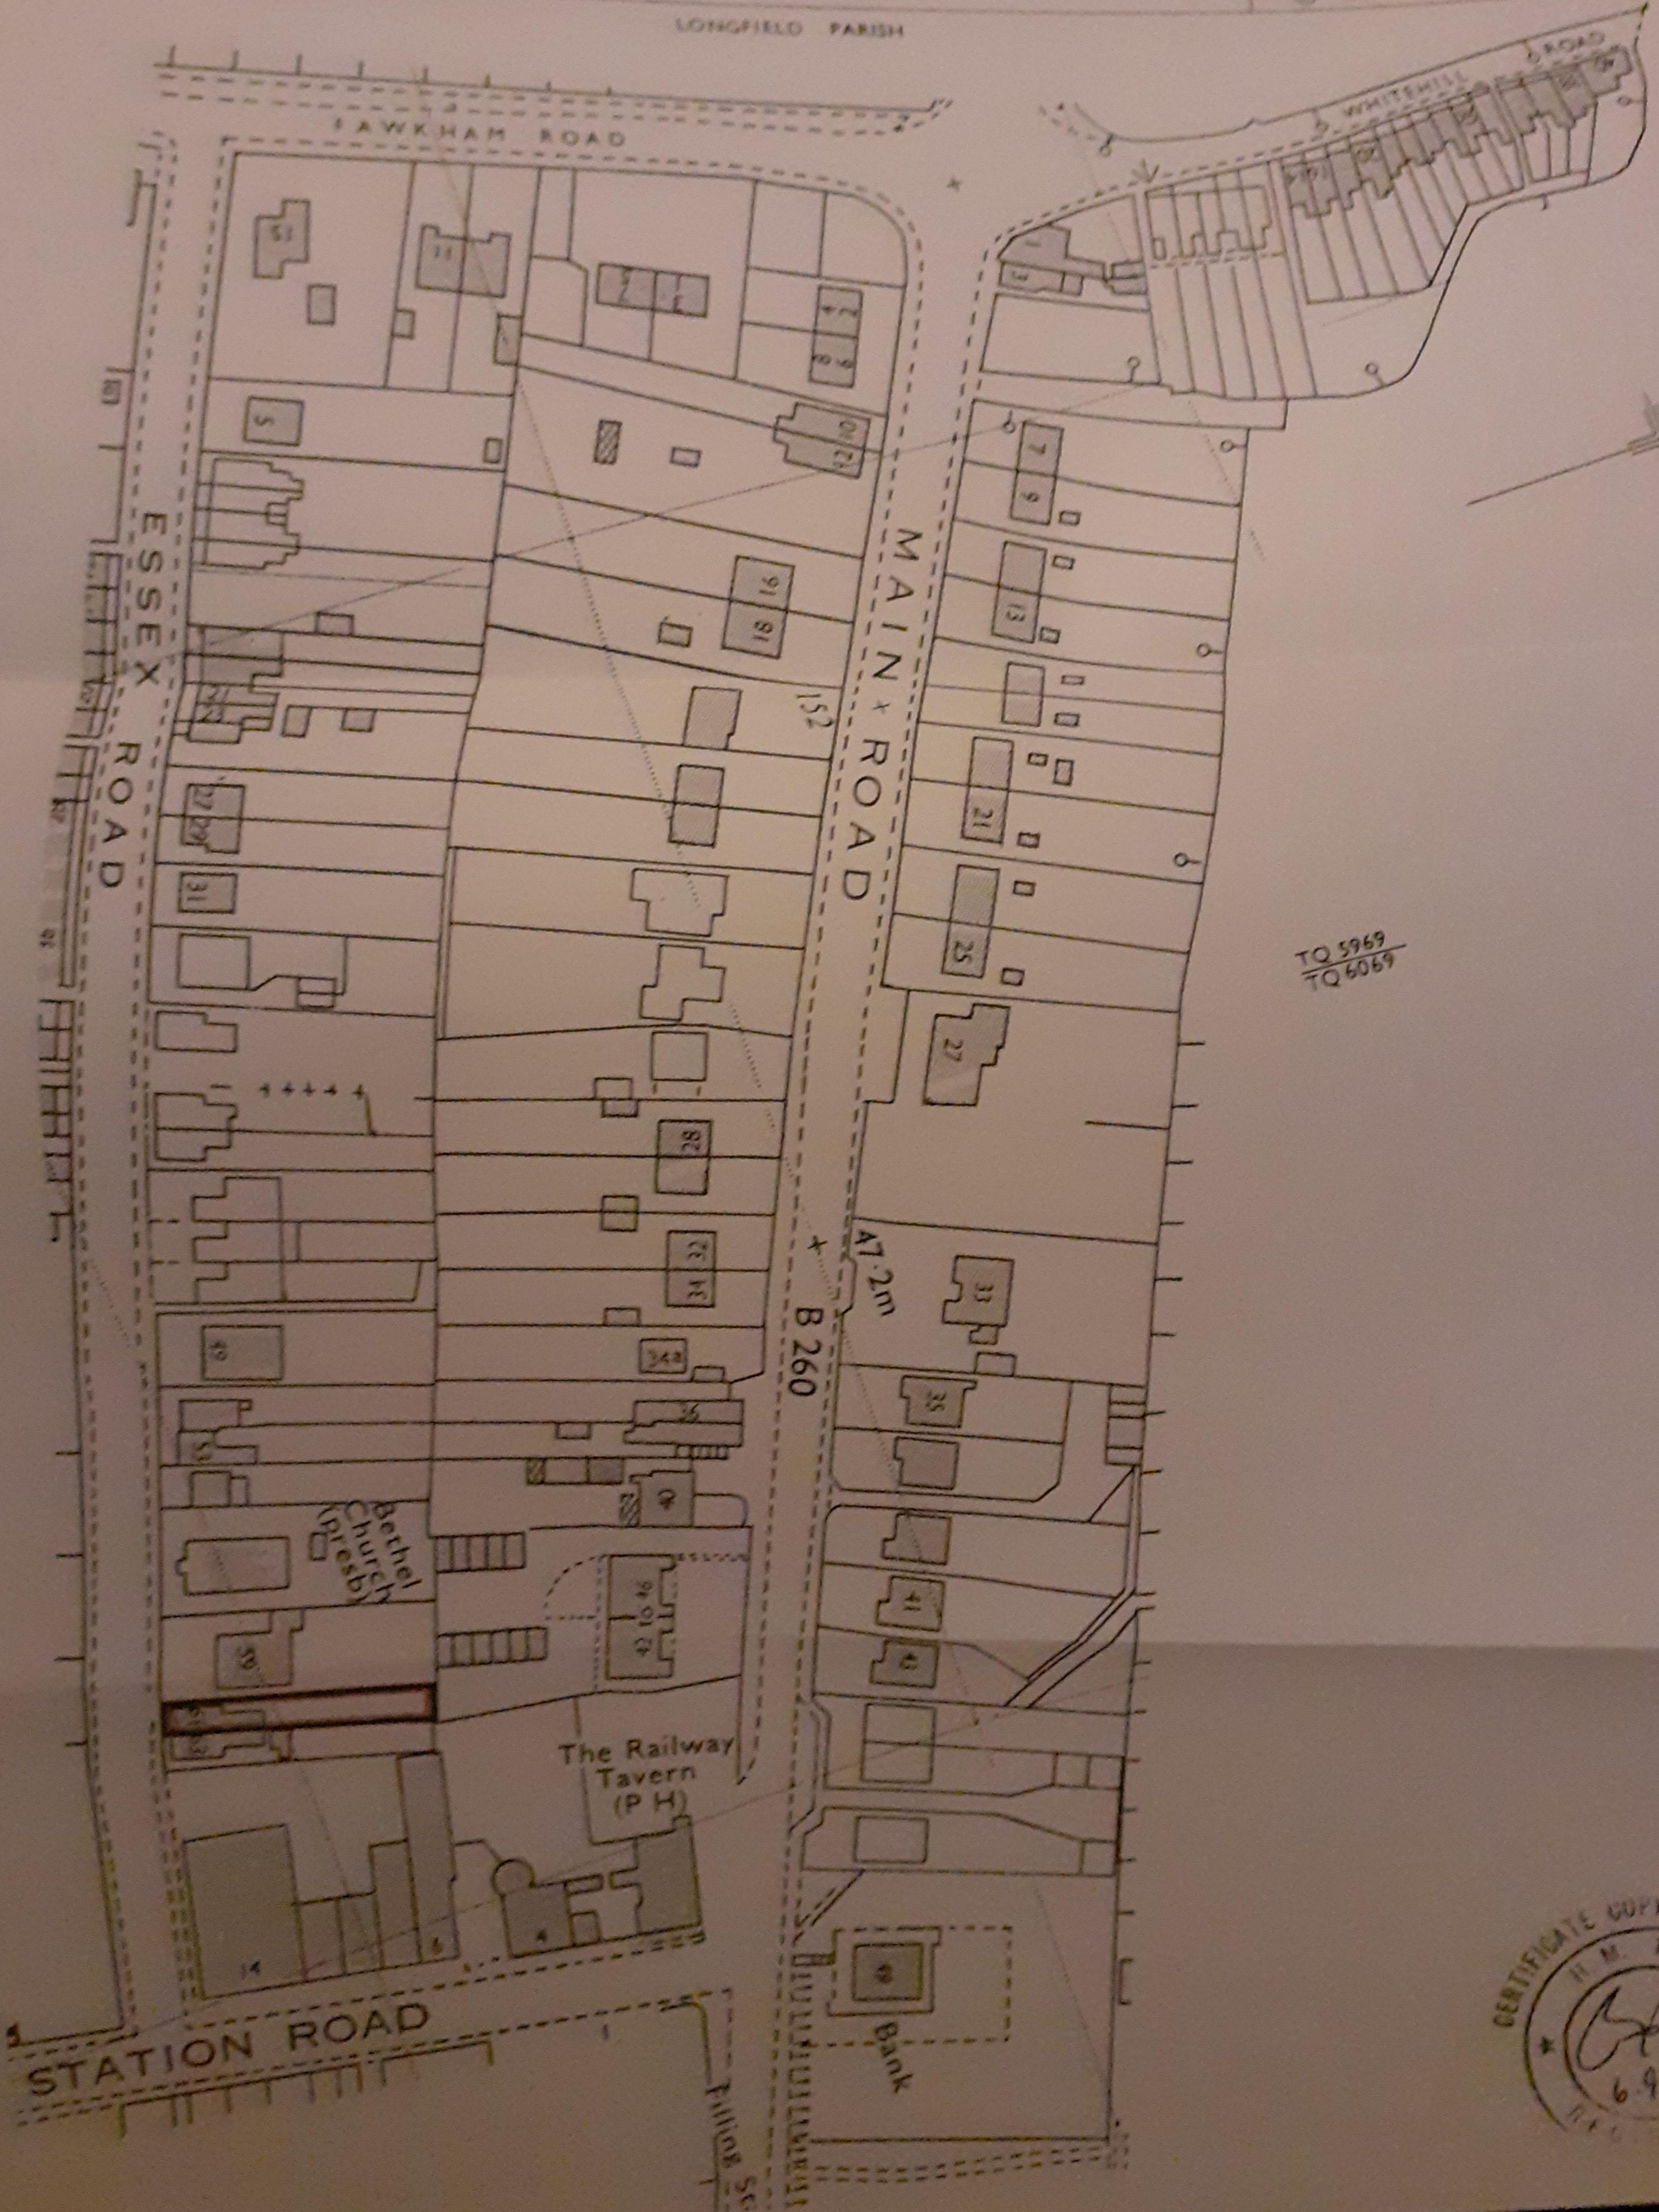

H.M. LAND REGISTRY

K739261

ORDNANCE SURVEY
PLAN REFERENCE

TQ 5969

SECTION A

Scale
1/1250 Enlarged from 1/2500

COUNTY KENT

DISTRICT DARTFORD

© Crown copyright 1986

LONGFIELD PARISH

TQ 5969
TQ 6069