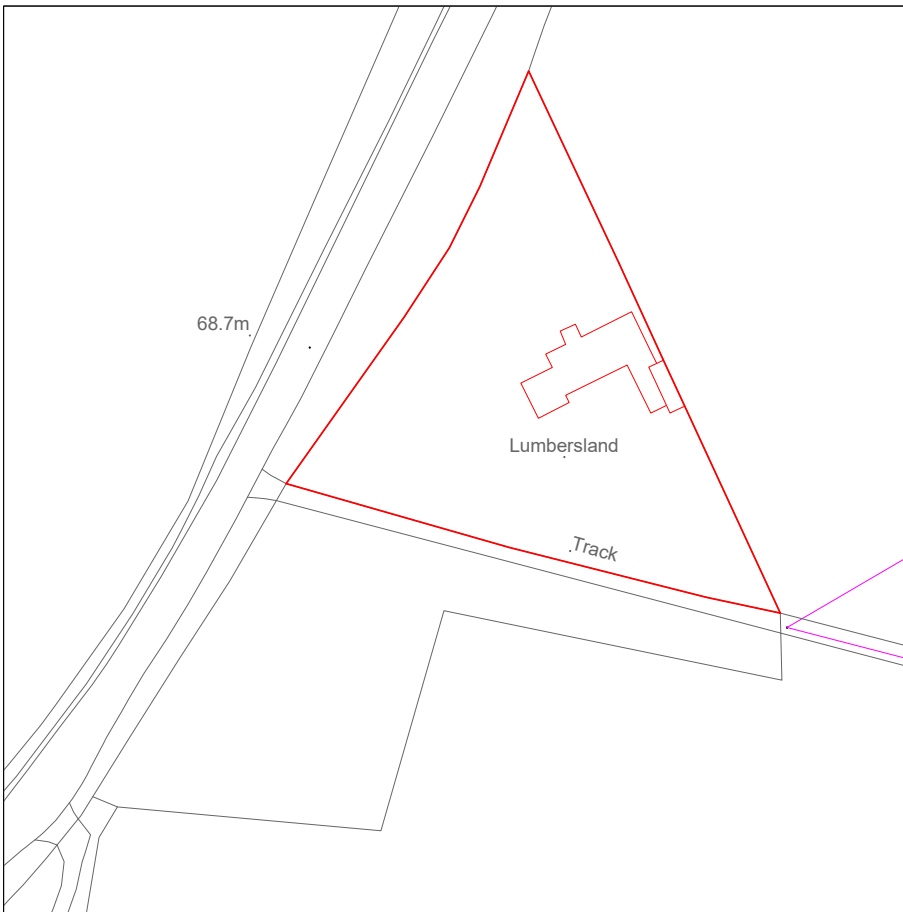

1

Site Location Plan

1 : 1250

Amendments

Rev	Init	Date	Description

Project:

**Lumbersland, Birchwood
Road
Dartford
Kent
DA2 7HD**

Title:

**Planning Drawings
Location plan 1-1250**

Bluelime Retail Ltd /
Bluelime Home
Design LLP. Design,
Project
Management, Build

Thames Innovation
Center, Veridion
Way, Veridion Park,
Erith, Kent DA18 4AL

Tel: 01322 521026

**Lumbersland, Birchwood
Road**

Drawn by:	Scale:	@A4	Date:
HD	1 : 1250		18/05/21

Drawing number:	Rev:
BL/DRG/180521/0-1	

Do not scale from this drawing. Dimensions to be checked on site.