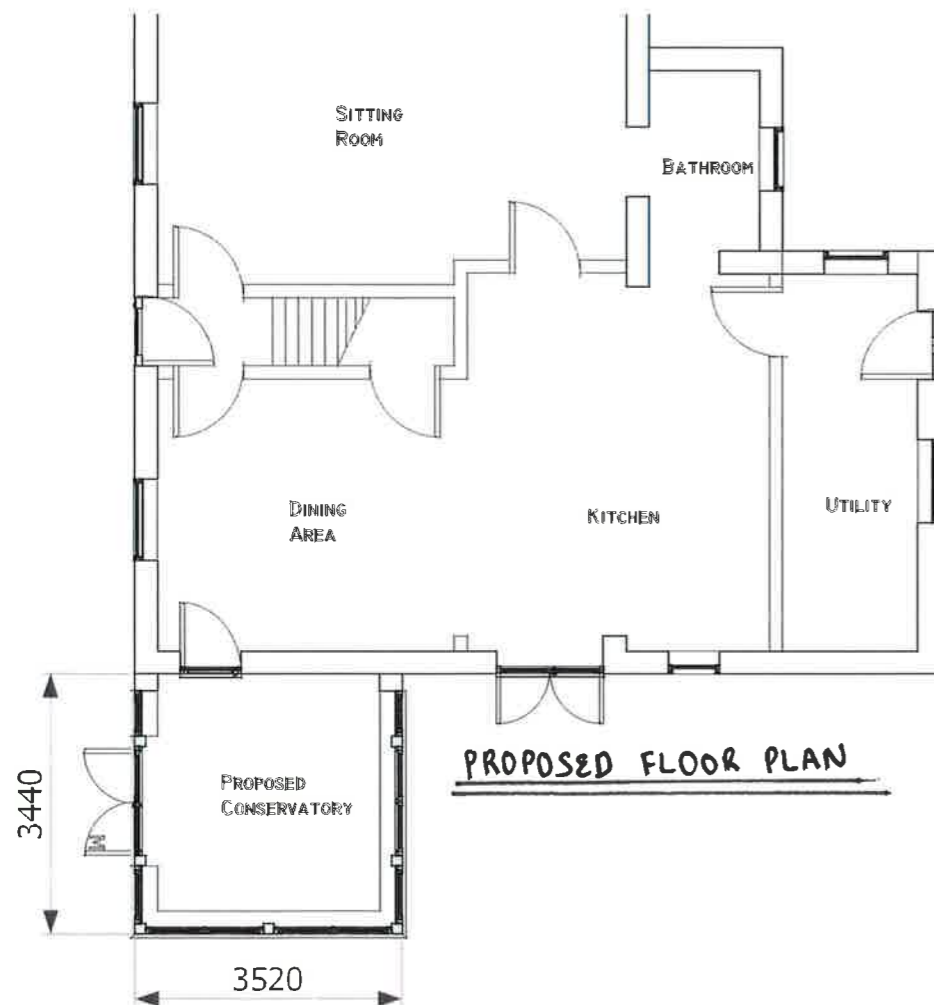

PROPOSED SOUTHERN ELEVATION

PROPOSED EASTERN ELEVATION

PROPOSED FLOOR PLAN

PROPOSED WESTERN ELEVATION

Proposed Drawing No: 47467 /05

Mr & Mrs Thomas
Oak Framed Conservatory- 1:100 Date:06/05/21