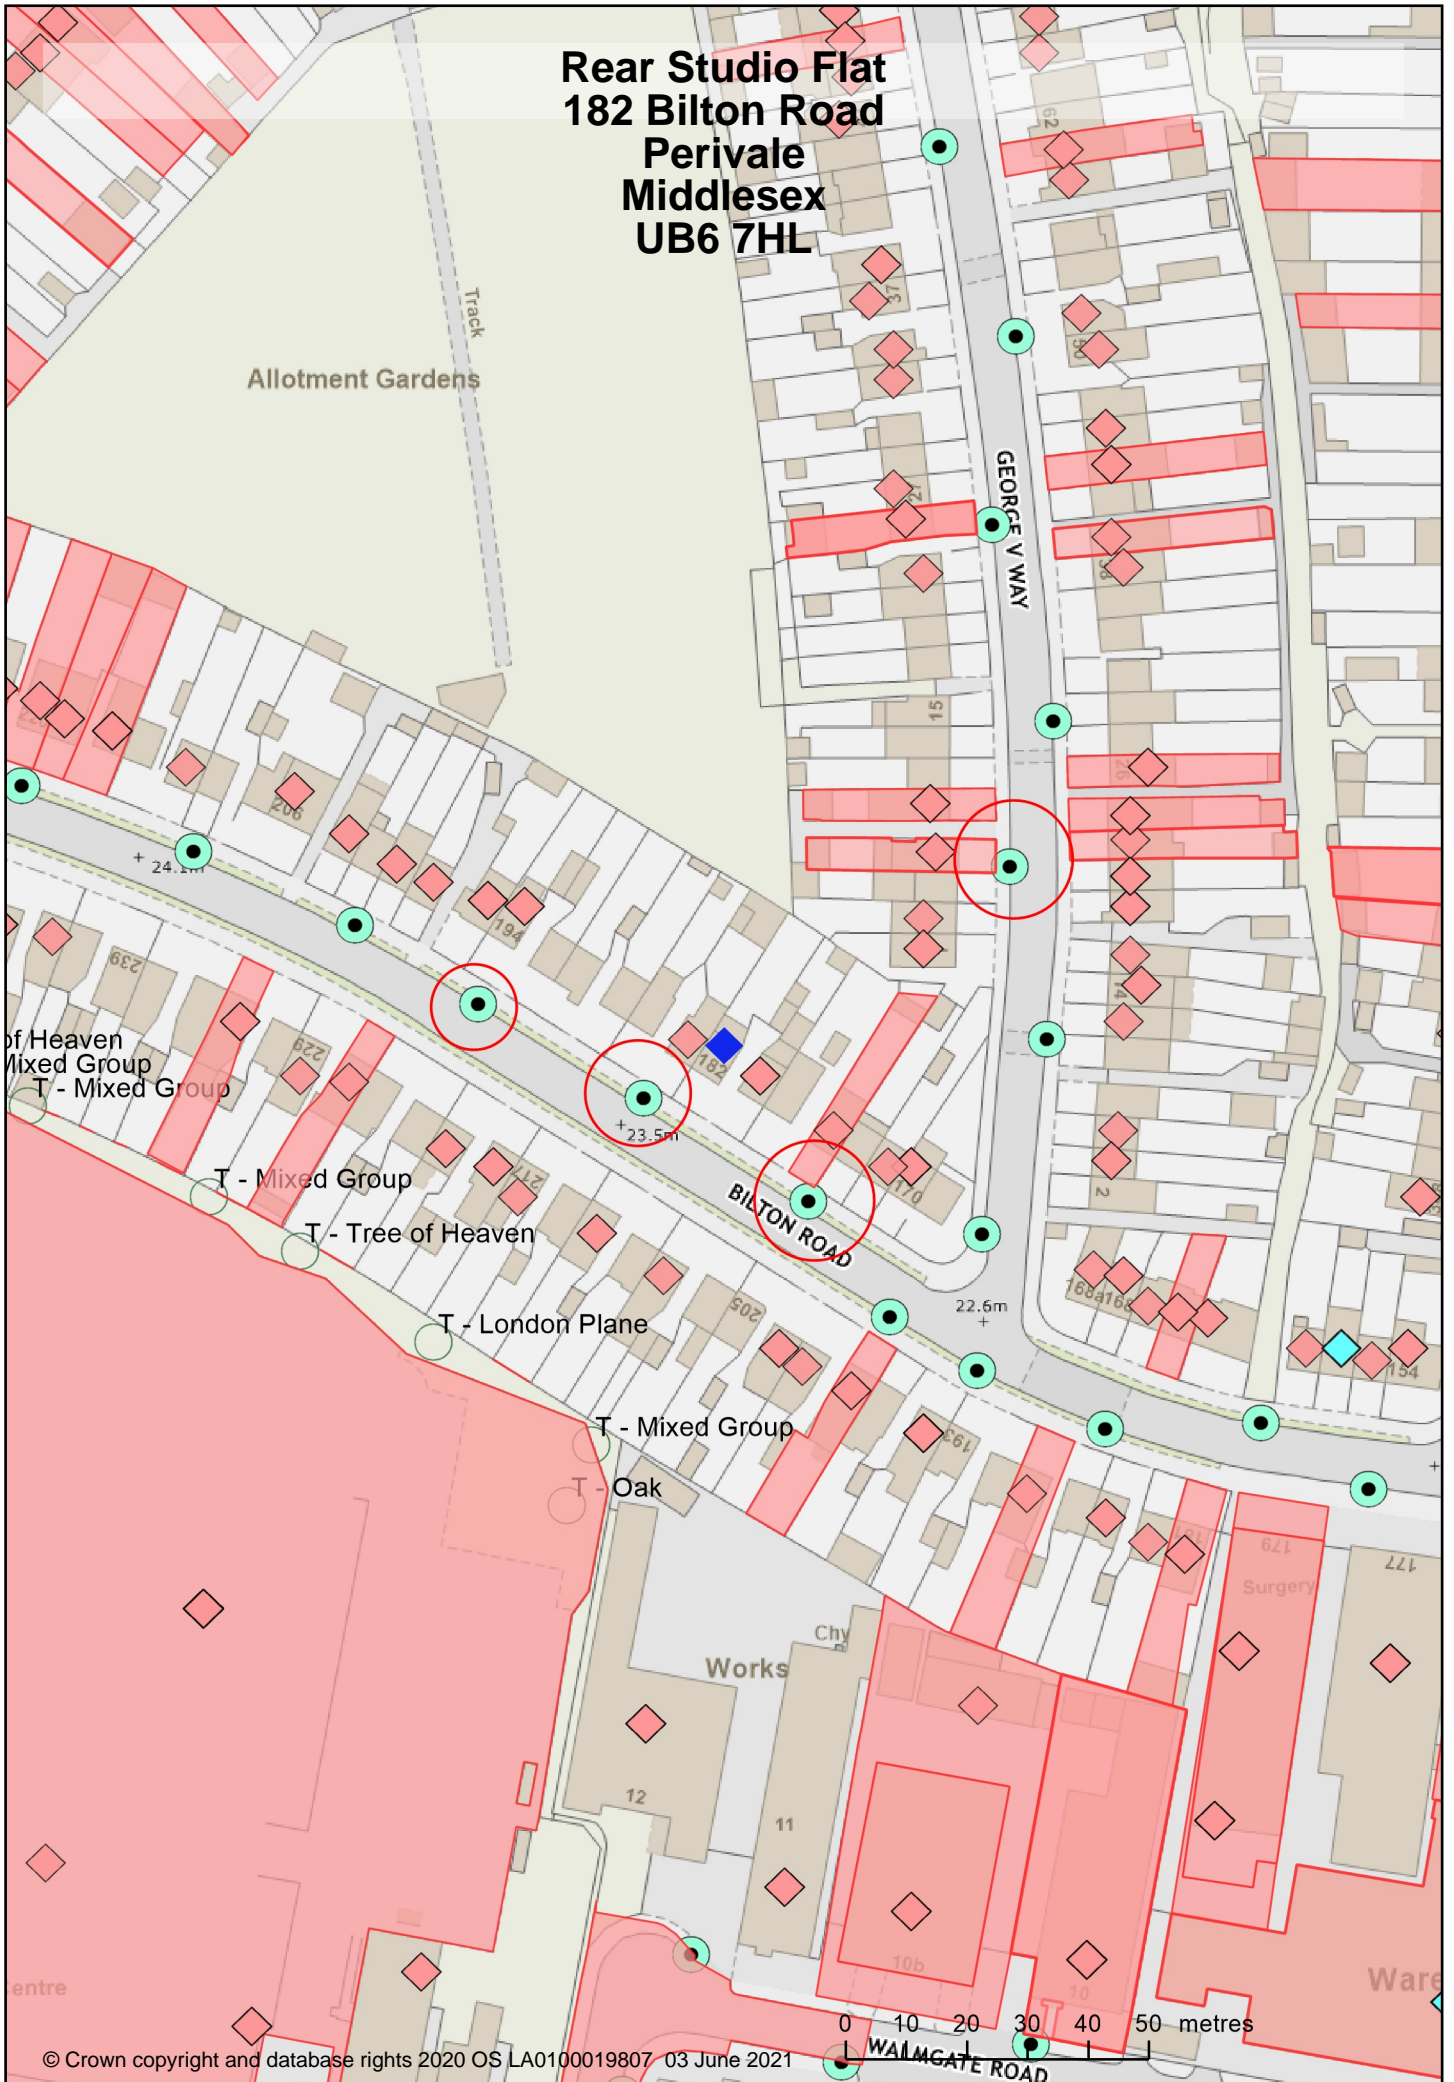

**Rear Studio Flat  
182 Bilton Road  
Perivale  
Middlesex  
UB6 7HL**

Allotment Gardens

GEORGE V WAY

BILTON ROAD

WALMGATE ROAD

+ 24.5m

+ 23.5m

22.6m +

of Heaven  
Mixed Group  
T - Mixed Group

T - Mixed Group

T - Tree of Heaven

T - London Plane

T - Mixed Group

T - Oak

Works

Surgey

entre

Ware