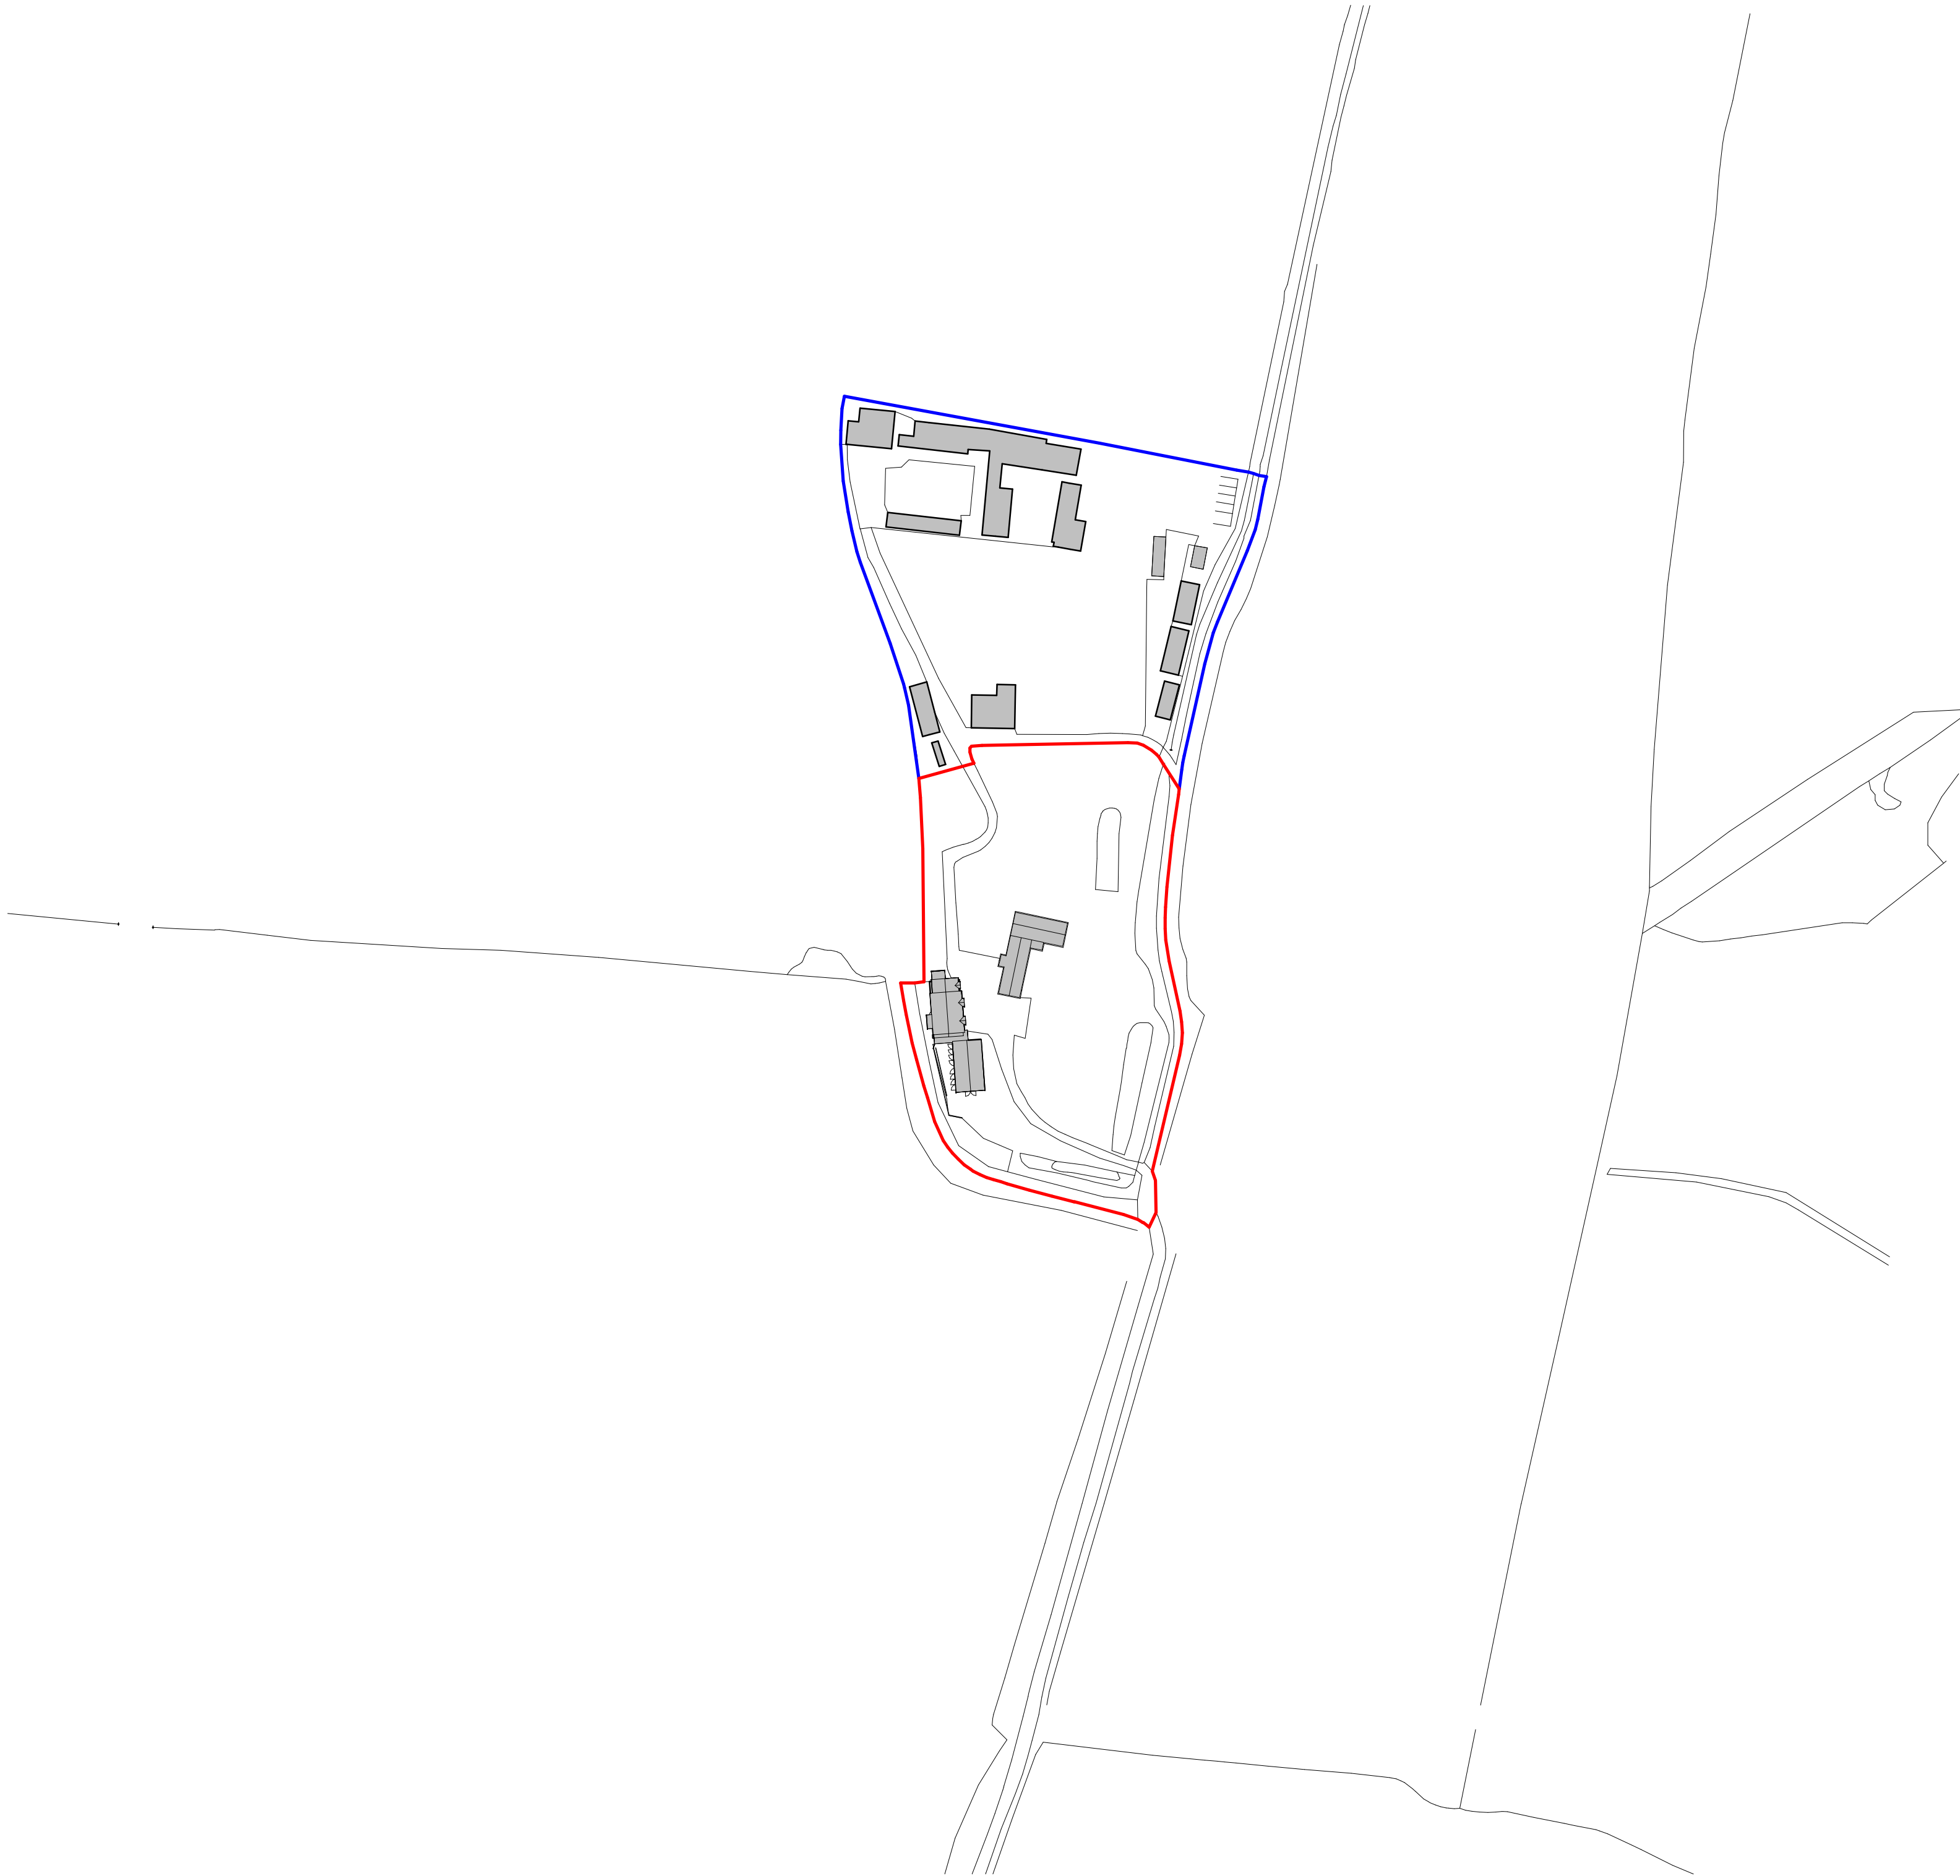

NO DIMENSIONS TO BE SCALED FROM THIS DRAWING

This document references the following file:-

Reference Name	Status	Revision
PC-XX-XX-M3-Designer-0001_5276		P01.1

Revisions

Revisions	Date	Drawn	Chk'd
P01 Planning	11/05/21	OF	/ BM
P02 Amended Site Boundary	01/06/21	OF	/ BM

Client

Alexandra Long

Project

Gipping Lone, Gipping

Title

Site Plans

Project N° Drawing N° Revision

5276 -0100 P02