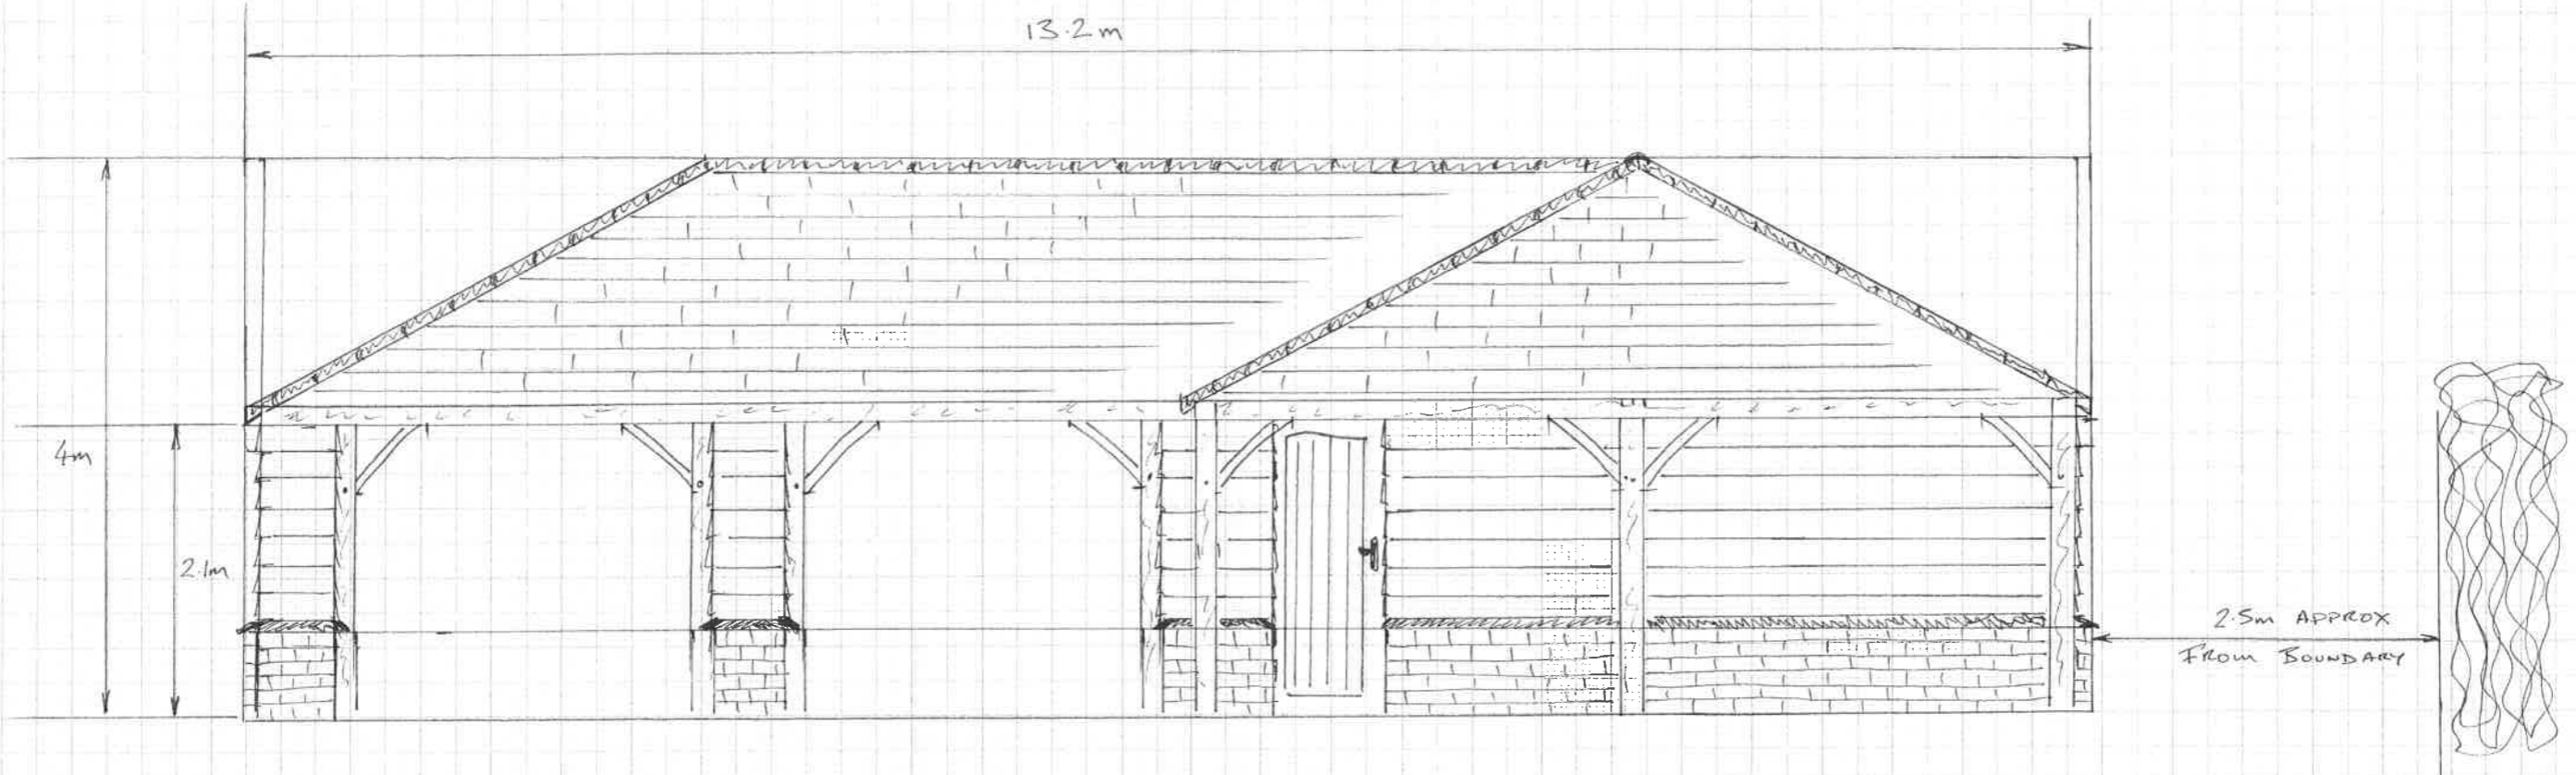

FRONT ELEVATION

ESTAVARNEY COTTAGE  
PROPOSED GARAGE  
SCALE 1:50