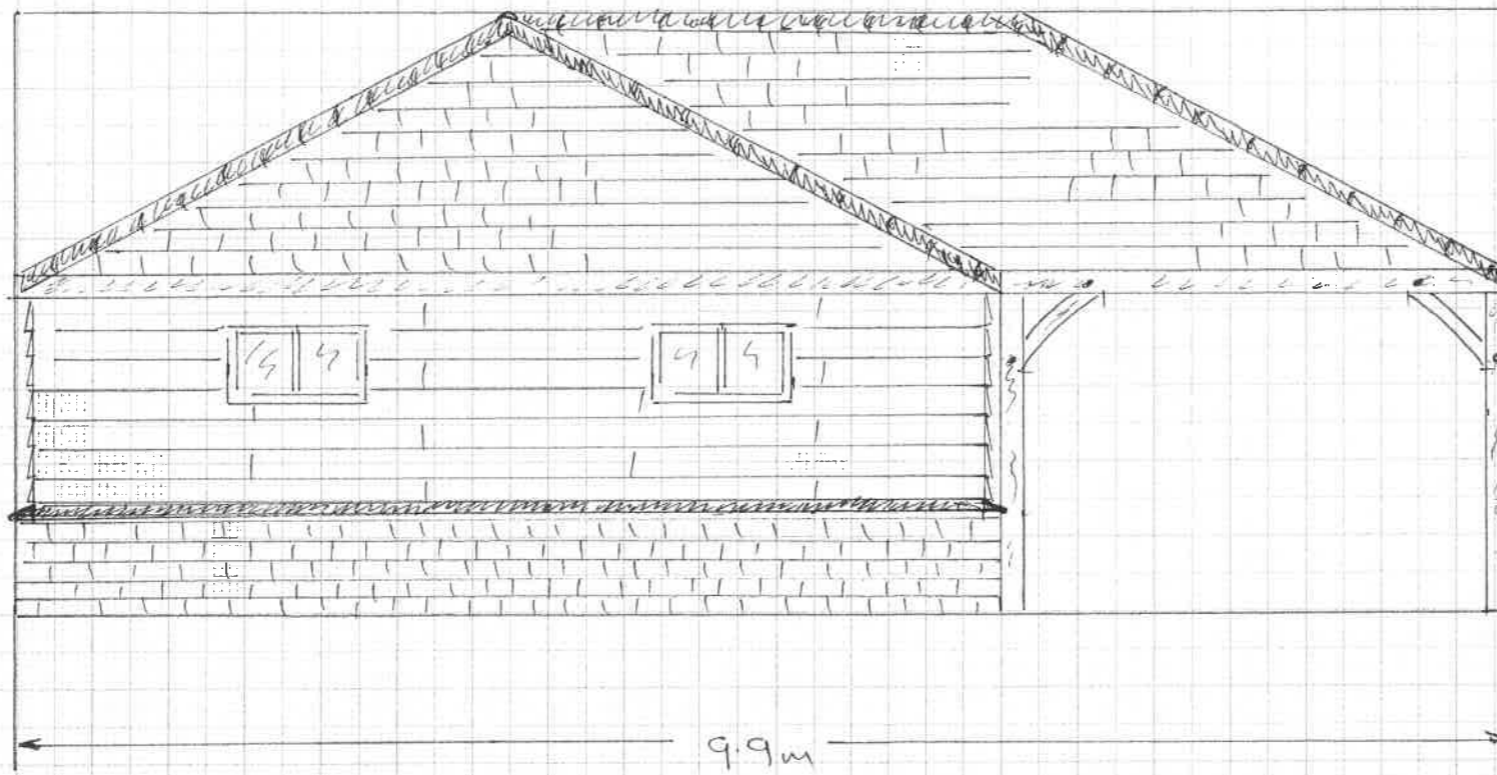

SIDE ELEVATION

ESTAWNEY COTTAGE
PROPOSED GARAGE
SCALE 1:50

23 MAY 2021