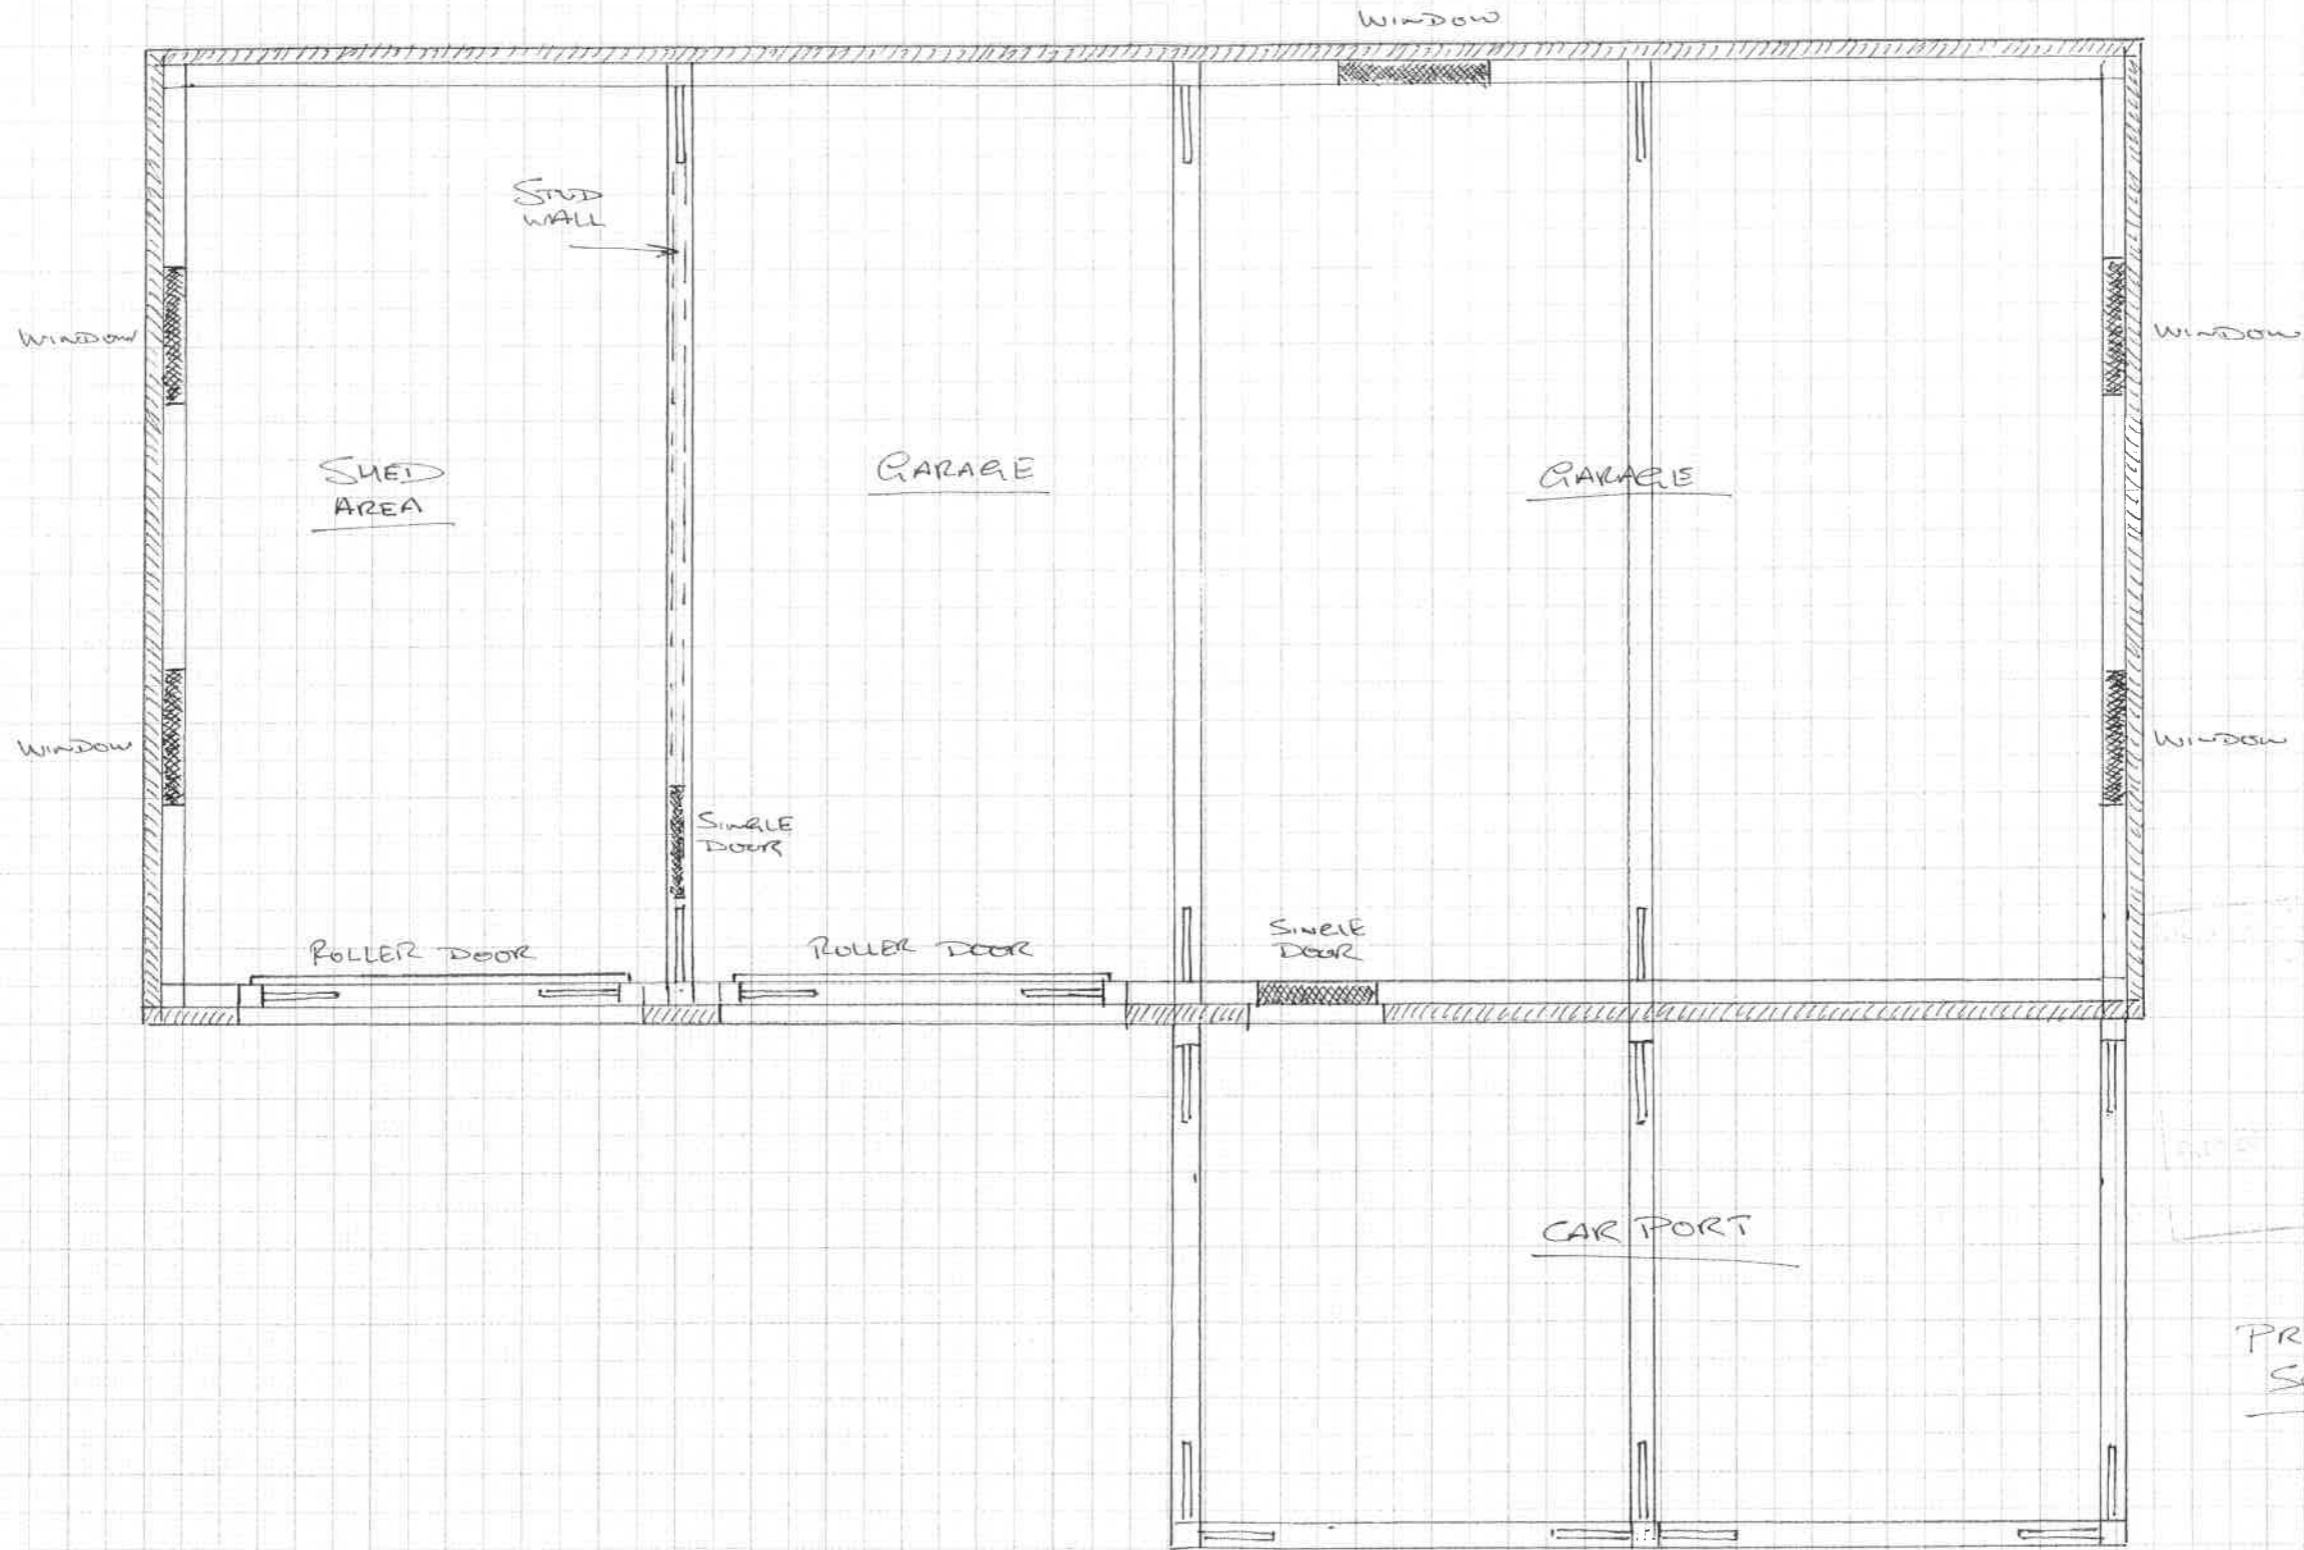

PLAN

21 MAY 2021

ESTANARNEY
COTTAGE
PROPOSED GARAGE
SCALE 1:50