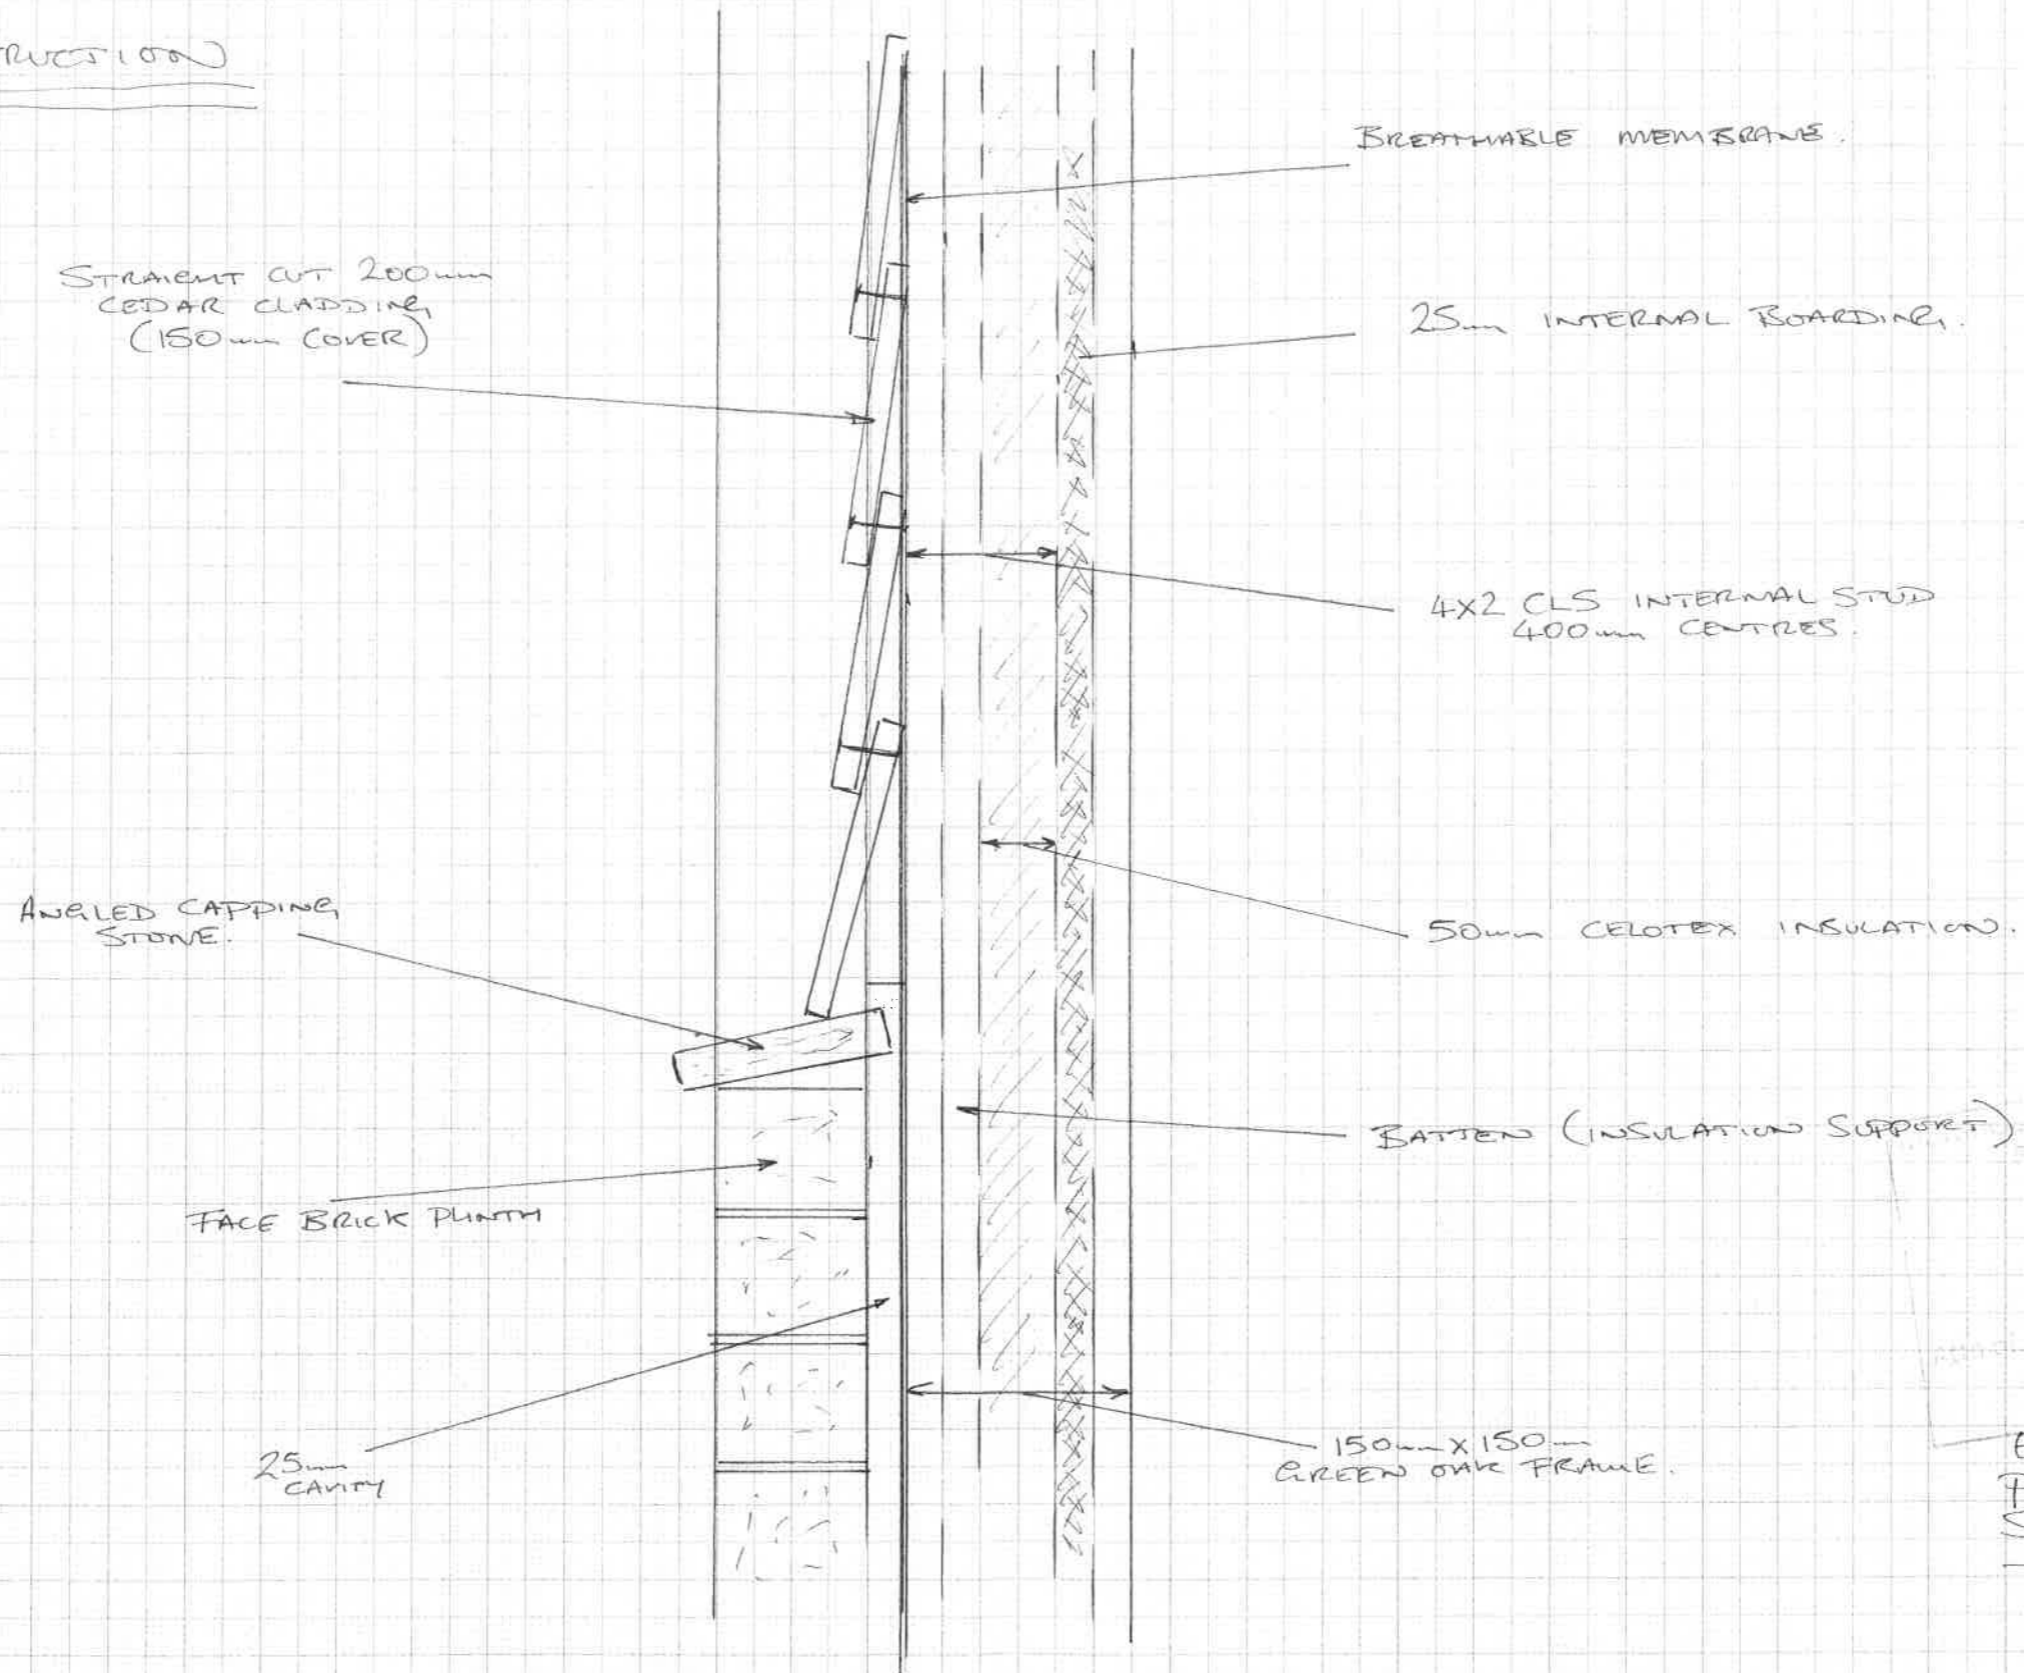

WALL CONSTRUCTION

20 MAY 2021

ESTUARNEY COTTAGE
PROPOSED GARAGE
SCALE 1:5