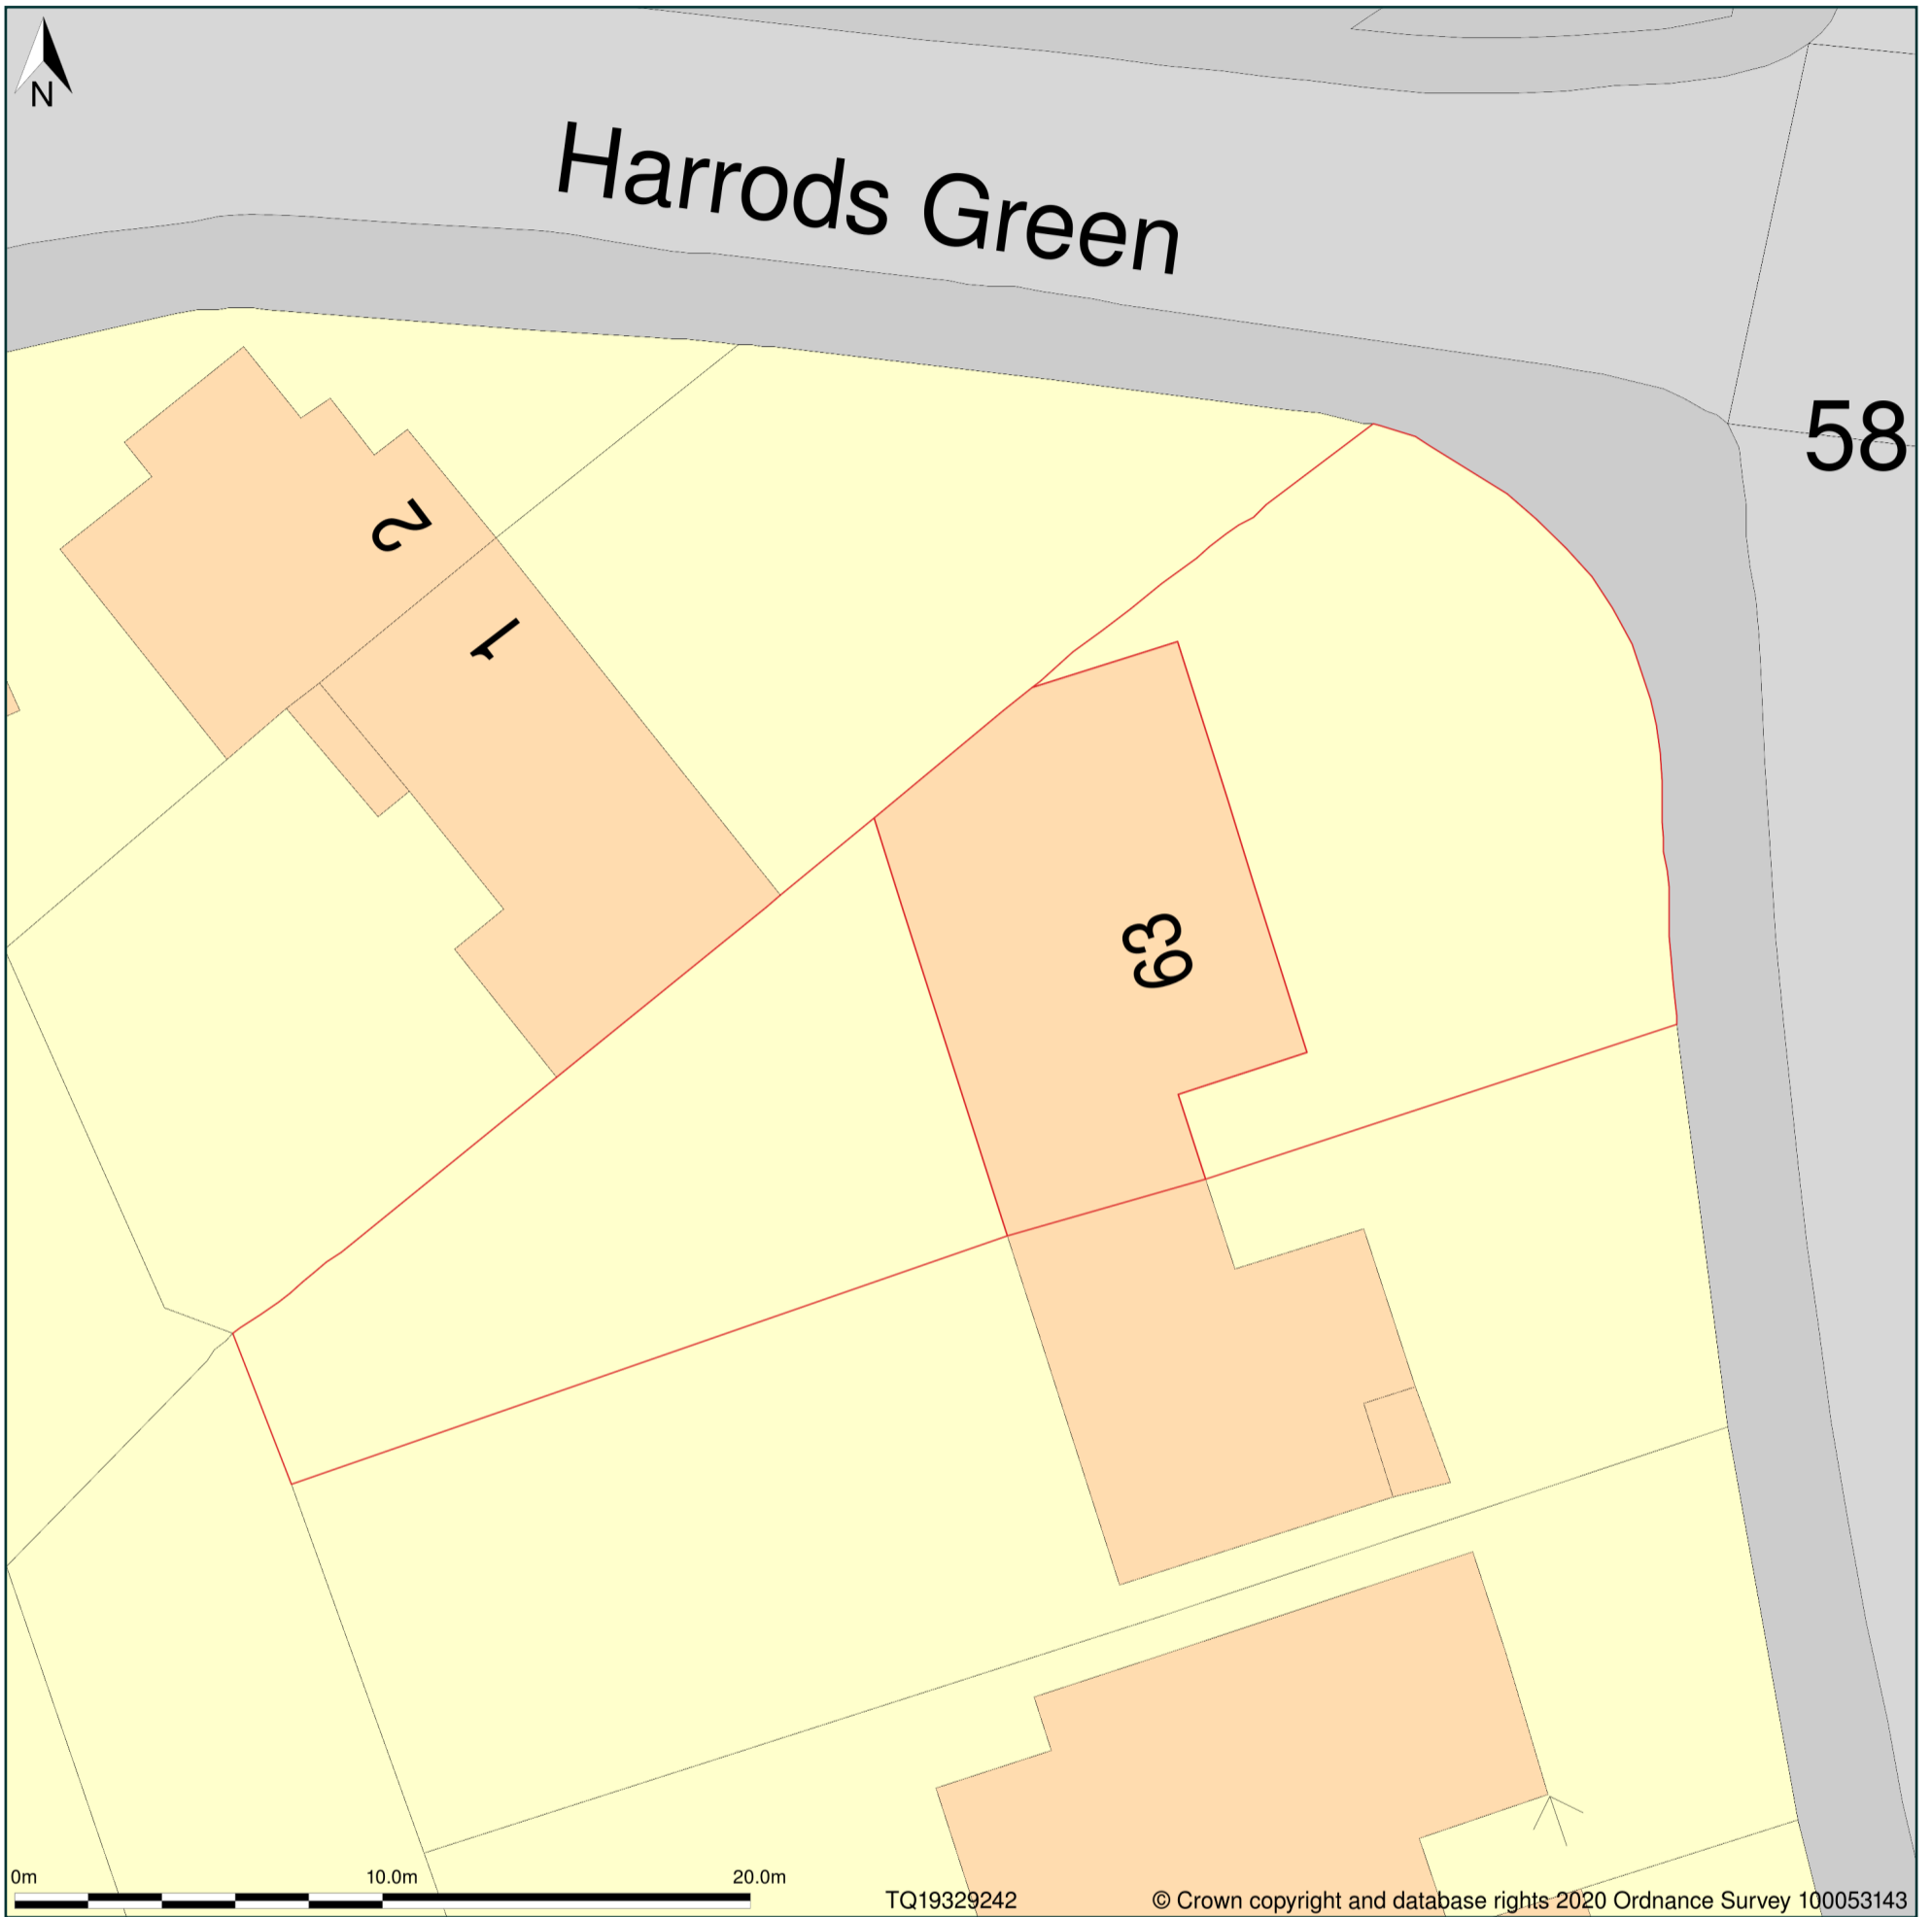

63, Edgwarebury Lane, Edgware, Barnet, HA8 8LS

Block Plan shows area bounded by: 519303.71, 192403.84 519355.71, 192455.84 (at a scale of 1:200), OSGridRef: TQ19329242. The representation of a road, track or path is no evidence of a right of way. The representation of features as lines is no evidence of a property boundary.

Produced on 11th Dec 2020 from the Ordnance Survey National Geographic Database and incorporating surveyed revision available at this date. Reproduction in whole or part is prohibited without the prior permission of Ordnance Survey. © Crown copyright 2020. Supplied by www.buyaplan.co.uk a licensed Ordnance Survey partner (100053143). Unique plan reference: #00583227-062628