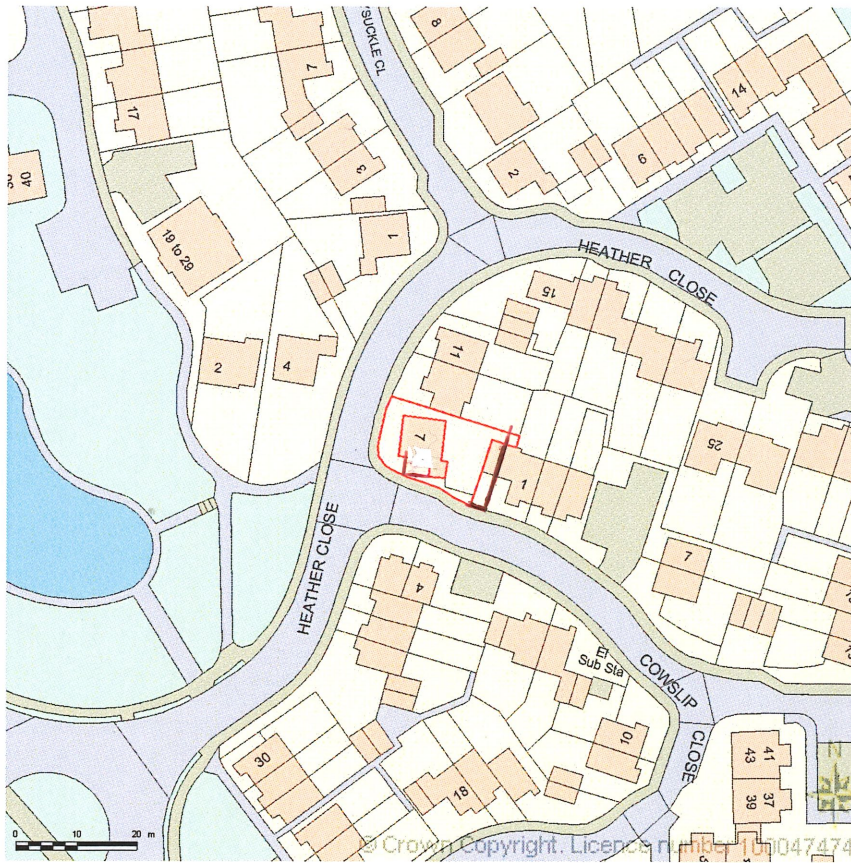

SITE LOCATION PLAN  
AREA 2 HA  
SCALE 1:1250

CENTRE COORDINATES: 458008, 102919

Supplied by Streetwise Maps Ltd  
www.streetwise.net  
Licence No: 100047474  
07/06/2012 13:41

SCALE 1:1250 @ A4

Proposed roof terrace  
Mrs C S L Liggett  
7 Heather Close  
Gosport PO13 0BG

Drawing No. D 1/183/21 - 1  
Location plan