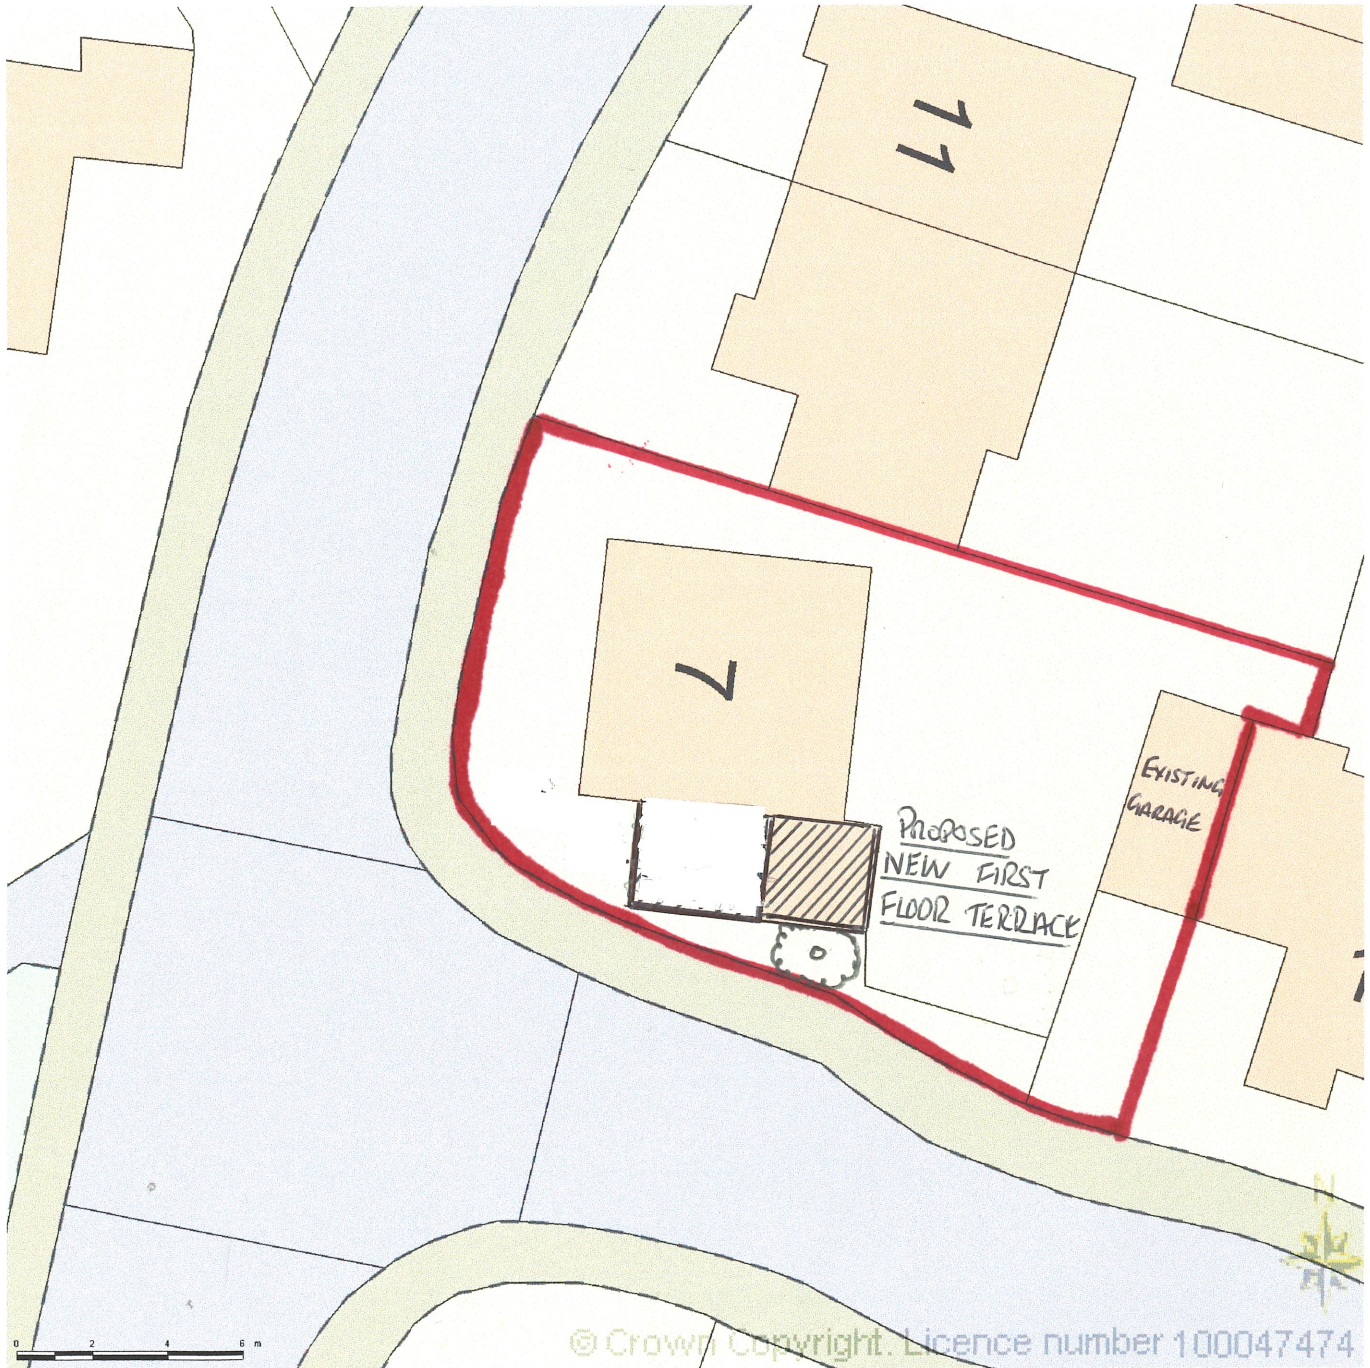

AREA 36m x 36m
SCALE 1:200

CENTRE COORDINATES: 458005, 102918

SCALE 1:200 @ A4

Supplied by Streetwise Maps Ltd
www.streetwise.net
Licence No: 100047474
05/06/2012 16:23:37

Proposed roof terrace
Mrs C S L Liggett
7 Heather Close
Gosport PO13 0BG

Drawing No. D 1/183/21 - 2
Block plan