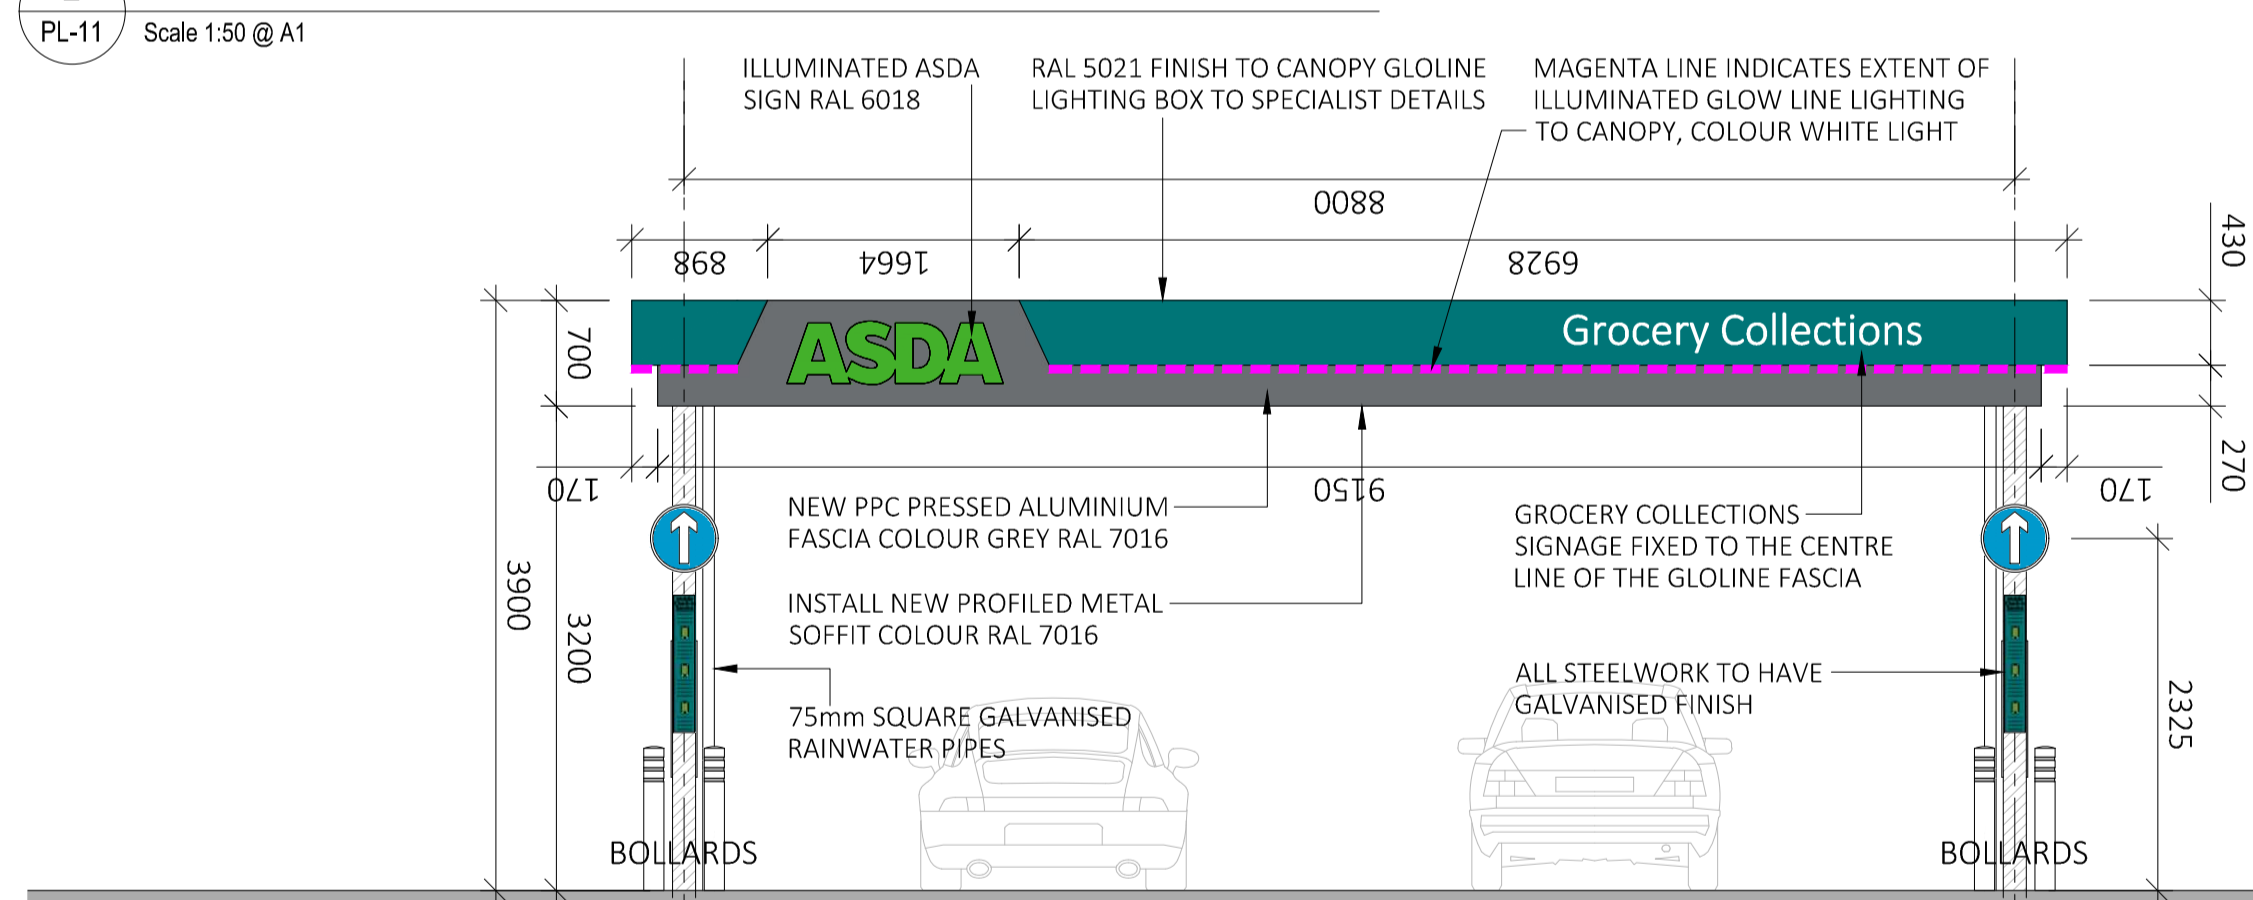

1 GROCERY COLLECTION - PROPOSED CANOPY FACING MAIN CAR PARK

2 GROCERY COLLECTION - PROPOSED CANOPY FACING BUILDING

3 GROCERY COLLECTION - PROPOSED CANOPY ENTRANCE ELEVATION

4 GROCERY COLLECTION - PROPOSED CANOPY EXIT ELEVATION

5 LOCATION PLAN

6 TYPICAL LONG SECTION B-B

7 TYPICAL SHORT SECTION A-A