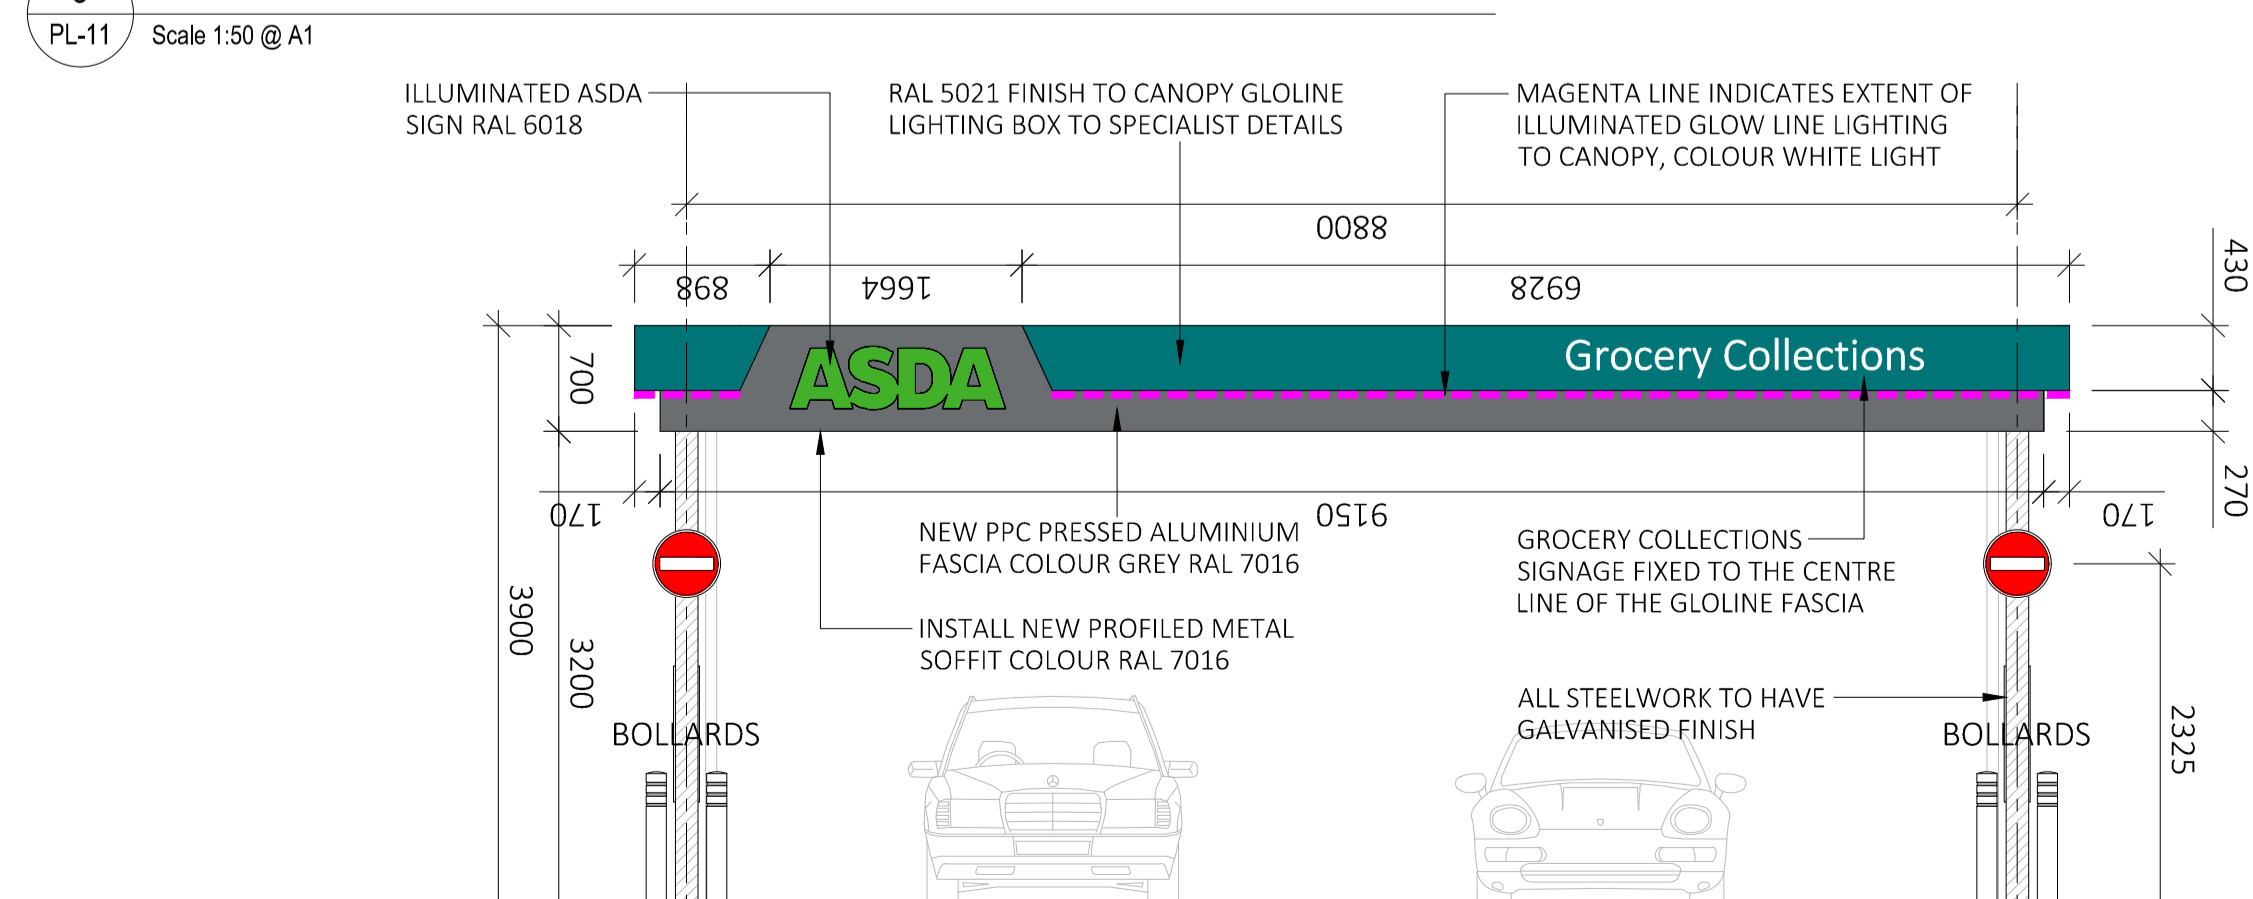

1 GROCERY COLLECTION - PROPOSED CANOPY FACING MAIN CAR PARK

2 GROCERY COLLECTION - PROPOSED CANOPY FACING BUILDING

3 GROCERY COLLECTION - PROPOSED CANOPY ENTRANCE ELEVATION

4 GROCERY COLLECTION - PROPOSED CANOPY EXIT ELEVATION

5 LOCATION PLAN

6 TYPICAL LONG SECTION B-B

7 TYPICAL SHORT SECTION A-A