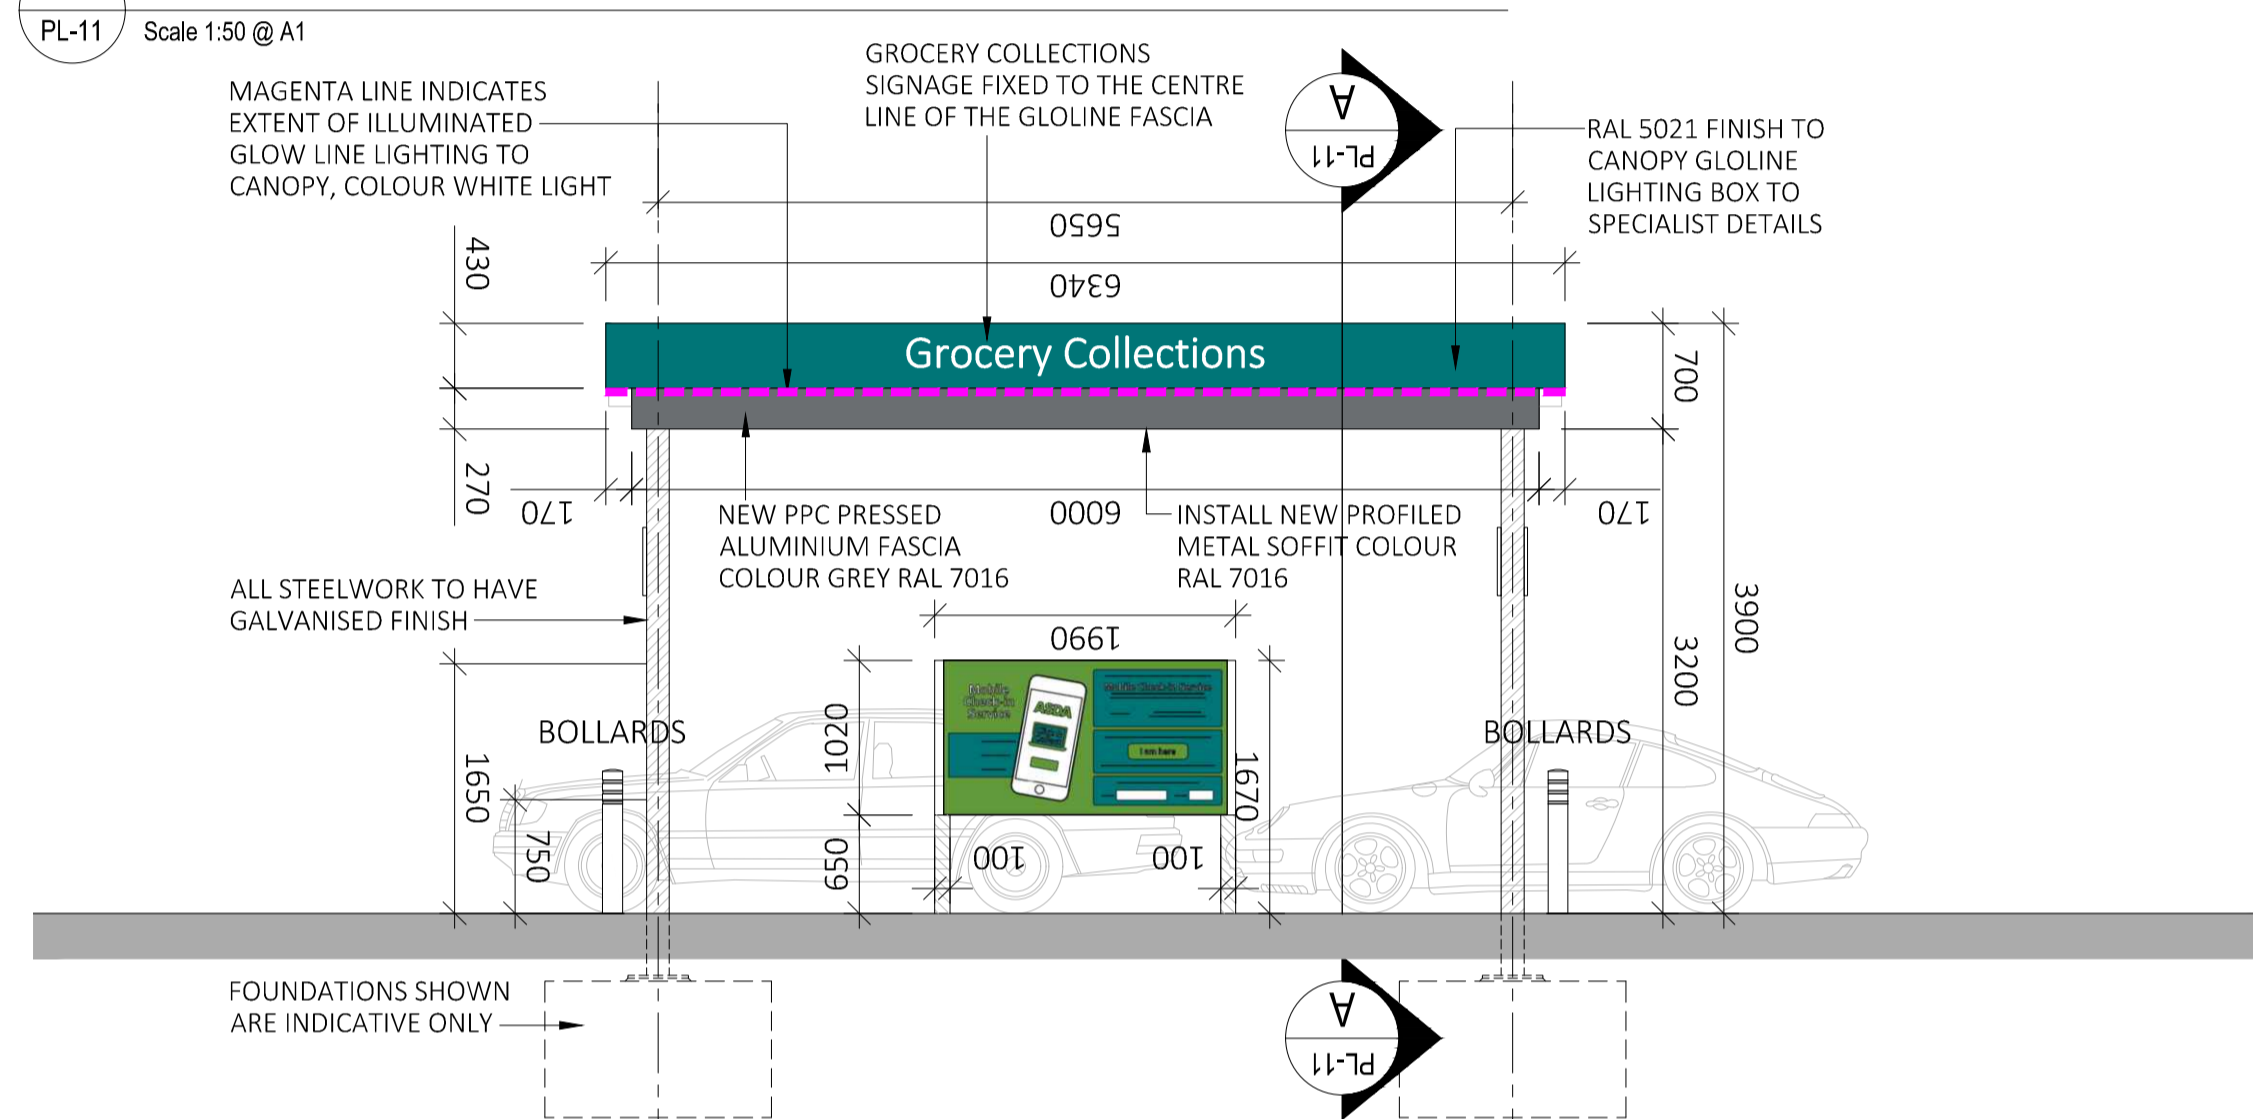

1 GROCERY COLLECTION - PROPOSED CANOPY FACING MAIN CAR PARK

2 GROCERY COLLECTION - PROPOSED CANOPY FACING BUILDING

3 GROCERY COLLECTION - PROPOSED CANOPY ENTRANCE ELEVATION

4 GROCERY COLLECTION - PROPOSED CANOPY EXIT ELEVATION

5 LOCATION PLAN

6 TYPICAL LONG SECTION B-B

7 TYPICAL SHORT SECTION A-A